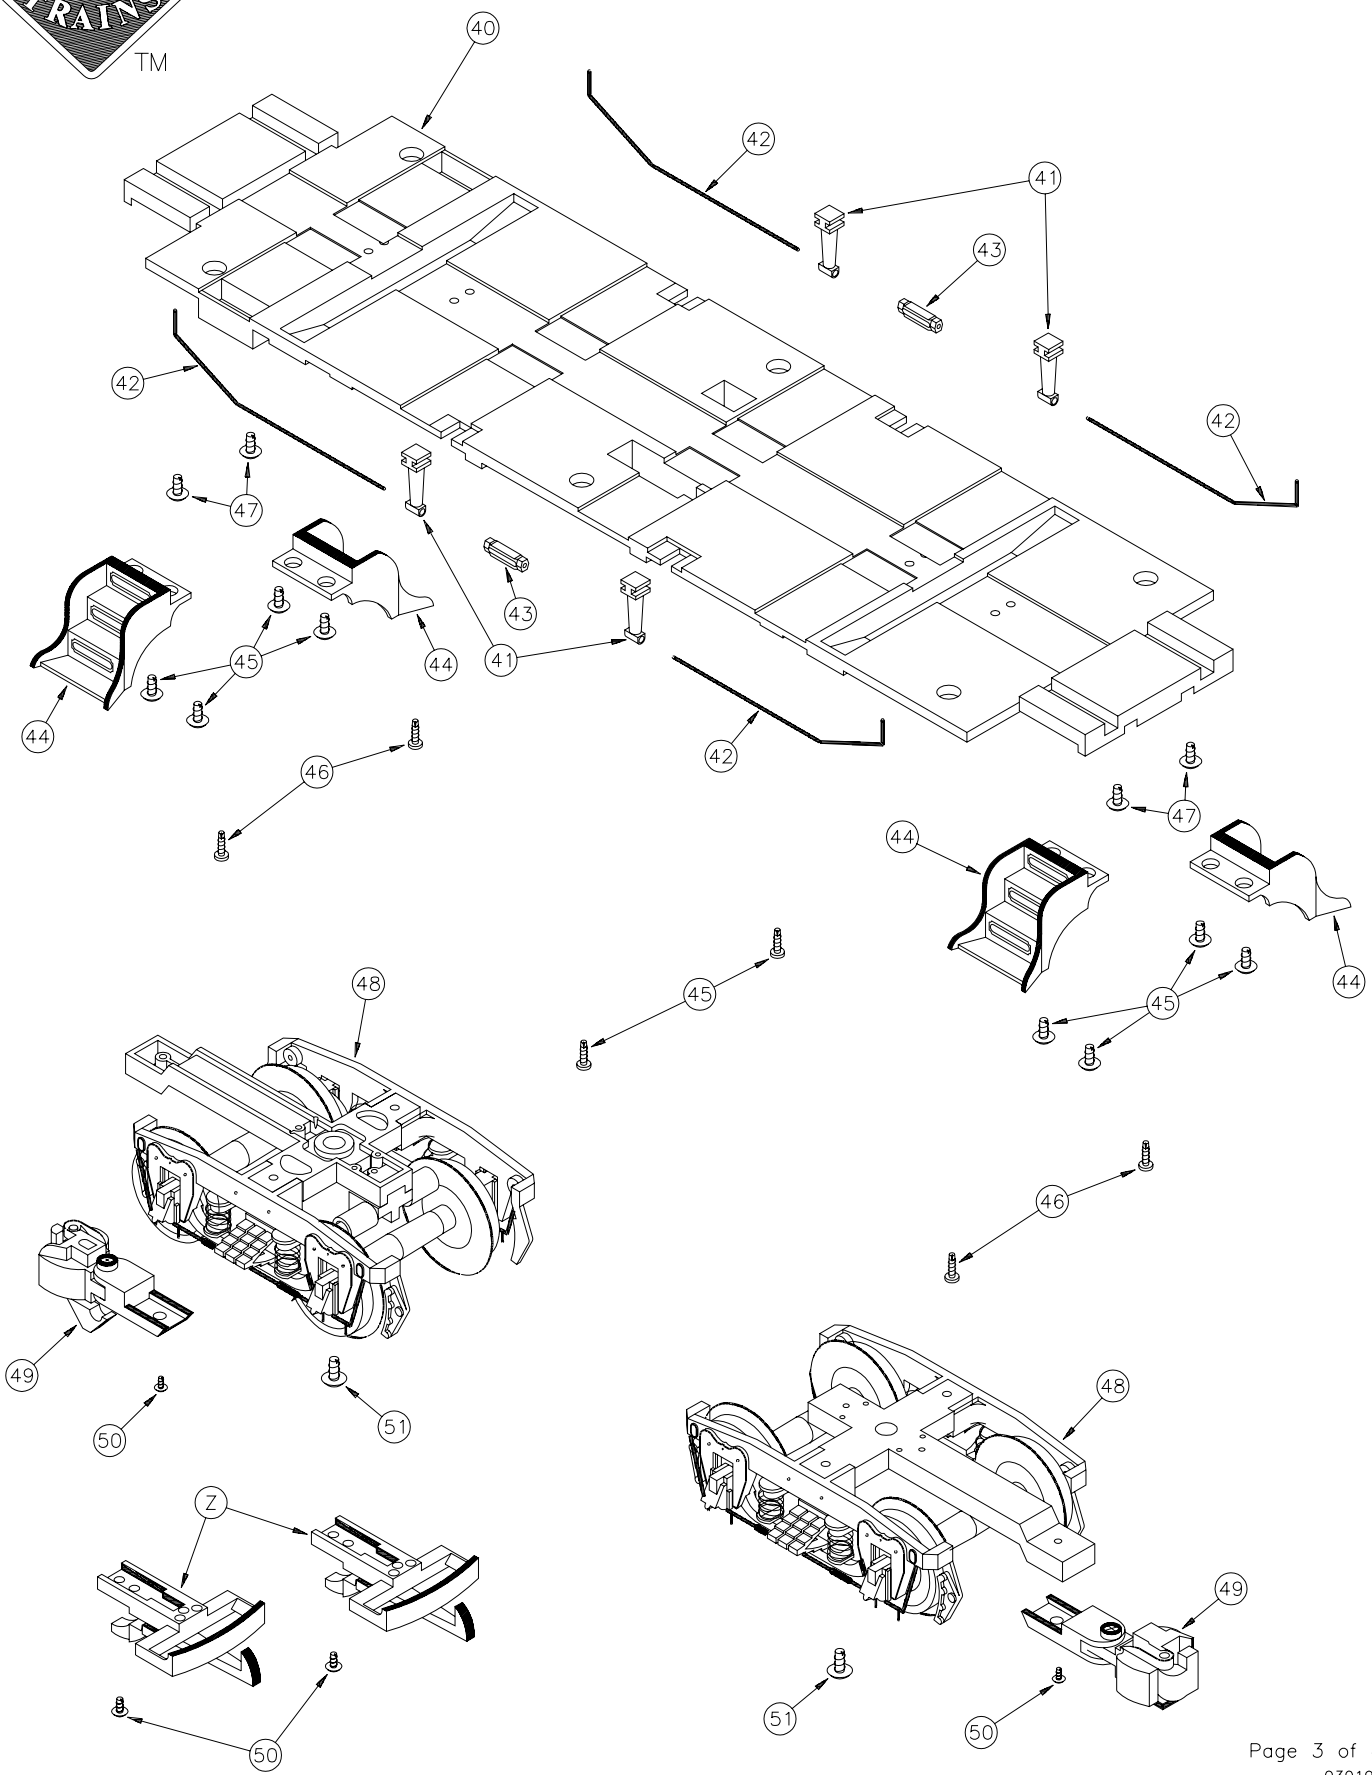

# ART-31100 SERIES PASSENGER CAR COMBINE (WOOD) EXPLODED PARTS DIAGRAM

#1 Gauge 1:29 SCALE

+

+

+

## EXPLODED PARTS DIAGRAM

# ART-31100 SERIES PASSENGER CAR COMBINE (WOOD) EXPLODED PARTS DIAGRAM

#1 Gauge 1:29 SCALE