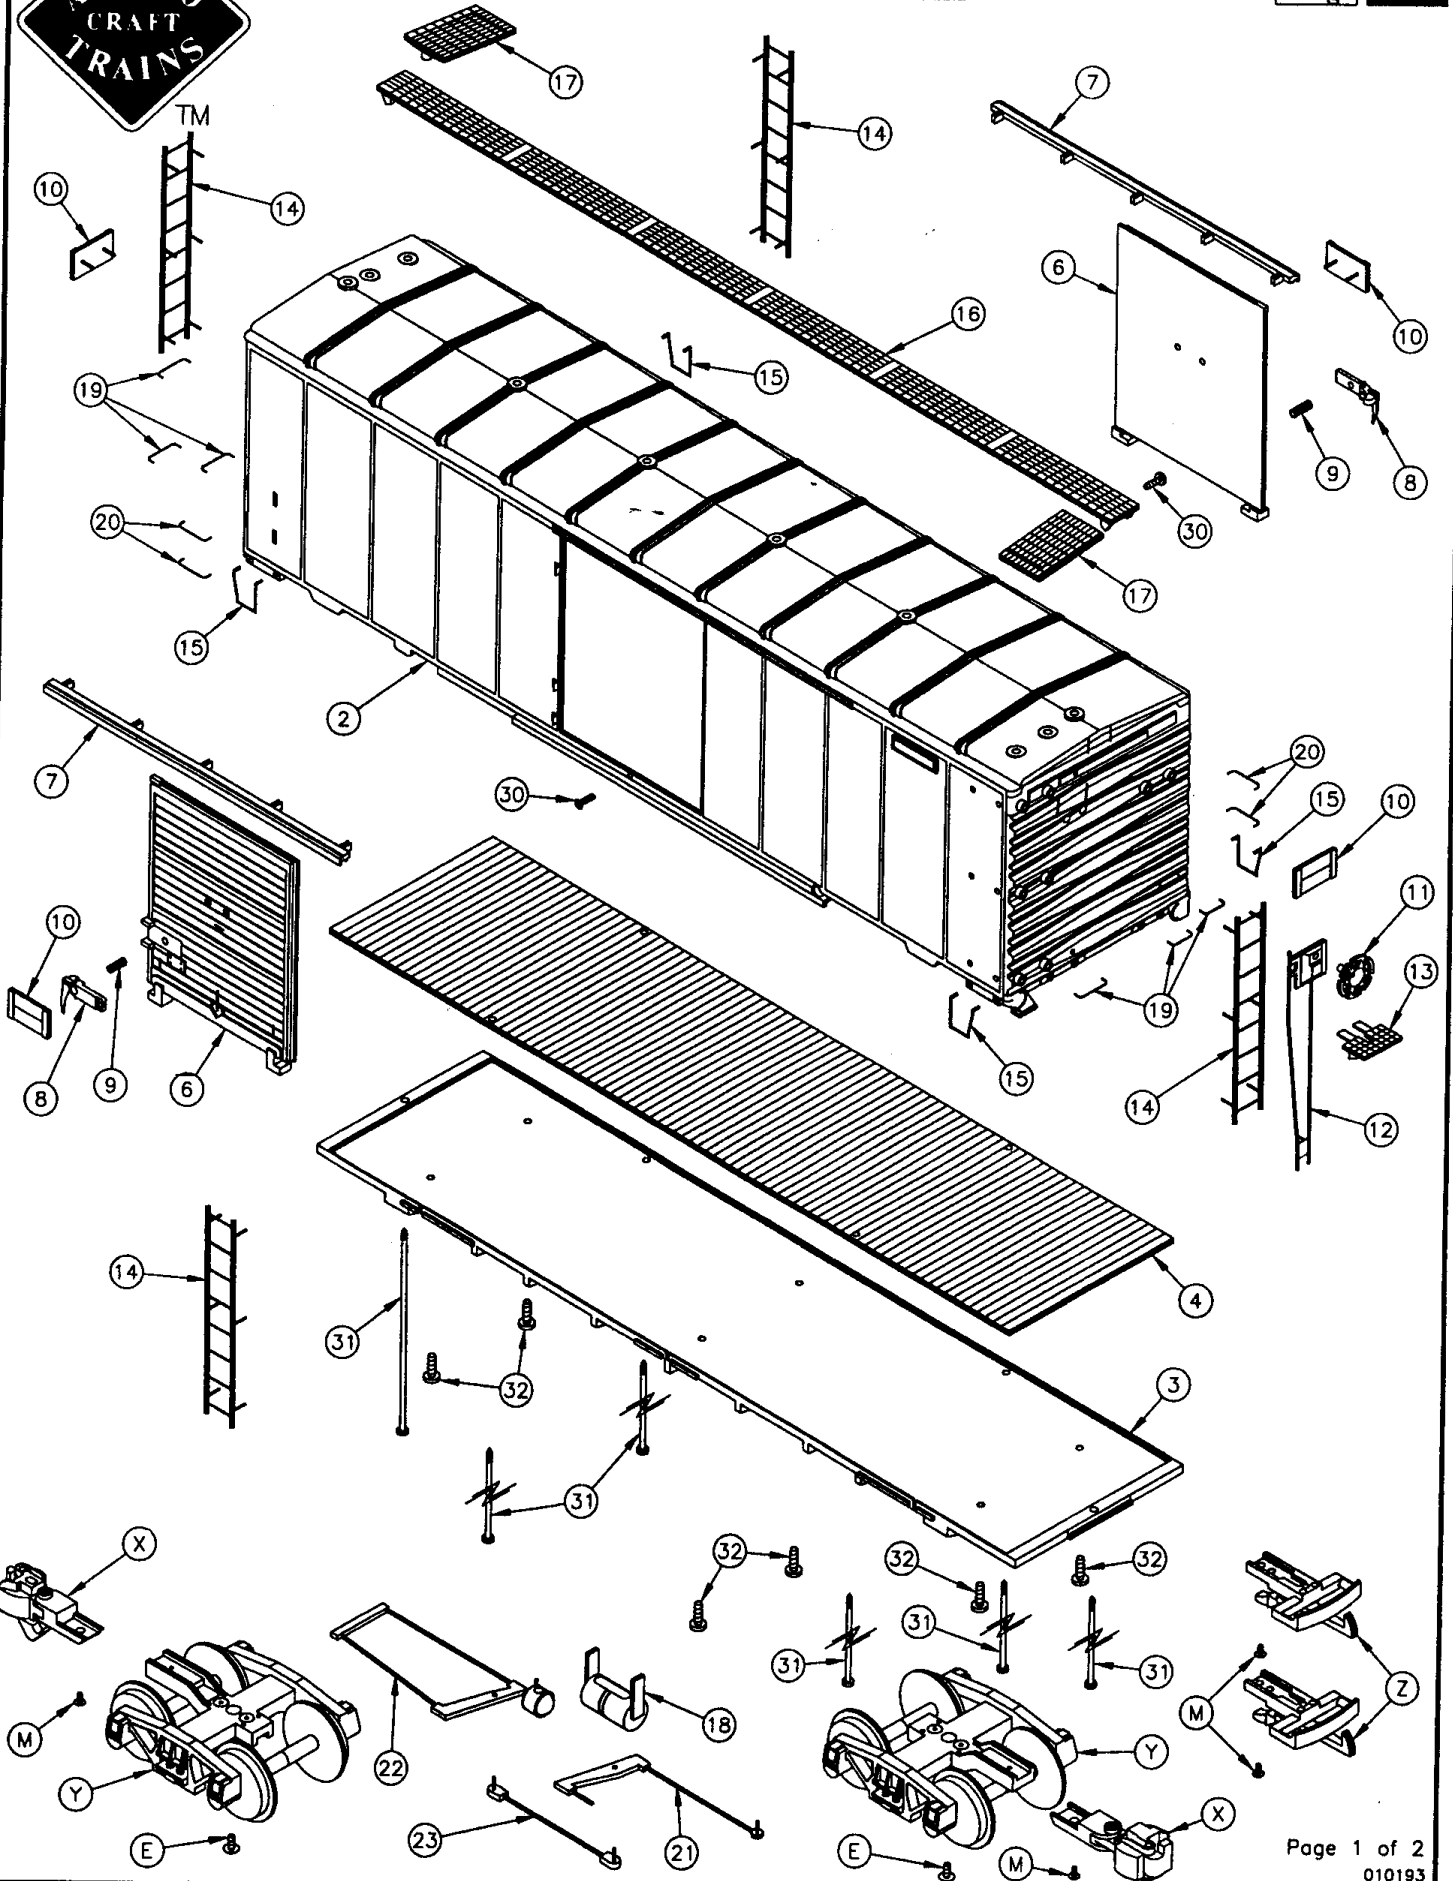

ART-46000 SERIES 40 FT. BOXCAR (STEEL)

EXPLODED PARTS DIAGRAM

#1 Gauge 1:29 SCALE

#1 1:29 ART-46000 SERIES 40 FT. BOXCAR (STEEL)

Gauge SCALE PARTS LIST-ORDER FORM

SPECIFY ROADNAME/ART#: _____ Insert Quantity

Part #	Description *	Price	Quantity Ordered
① 46000-01	Instruction Manual		
② 460XX-02	Boxcar Body (Except LTD./Special editions)		
③ 46000-03	Underframe		
④ 46000-04	Floor		
⑤ 460XX-06	Door		
⑥ 460XX-07	Door Guide		
⑦ 460XX-08	Door Latch		
⑧ 46000-09	Door Latch Spring		
⑨ 46000-10	Placard Holder		
⑩ 46000-11	Brakewheel		
⑪ 46000-12	Brakewheel Post/Pipe		
⑫ 46000-13	Brake Platform		
⑬ 46000-14	End/Side Ladder		
⑭ 46000-15	Step-Left Right (pair)		
⑮ 46000-16	Long Roofwalk		
⑯ 46000-17	Side Roofwalk		
⑰ 46000-18	Air Tank		
⑱ 46000-19	Brass Grabrailing-End		
⑲ 46000-20	Brass Grabrailing-Small Side		
⑳ 46000-21	Brake Rigging		
㉑ 46000-22	Brake Piston		
㉒ 46000-23	Brake Linkage		
㉓ 46000-80	Body Side Screw (2 pcs.)		
㉔ 46000-81	Body Screw, Long		
㉕ 46000-82	Underframe Screw (2 pcs.)		
Ⓐ 29104	Plastic Wheel Set (2 Axles-4 Wheels)		
Ⓐ 29101-02	Sideframe		
Ⓒ 29101-03	Axle Bushing (2 pcs.)		
Ⓒ 29101-04	Spring Holder w/Brakeshoes		
Ⓒ 29101-86	Bolster Truck Screw		
Ⓒ 29101-06	Bolster		
Ⓒ 29101-99	Freight Truck Springs (2 pcs.)		
Ⓒ 29200-02	Coupler Drawhead Shank		
Ⓒ 29200-03	Shank Pivot		
Ⓒ 29200-04	Centering Spring		
Ⓒ 29200-85	Centering Screw		
Ⓒ 29200-06	Coupler Mounting Bracket		
Ⓒ 29200-87	Mounting Screw		
Ⓒ 29200-08	Centering Shaft		
Ⓒ 29200-09	Drawhead Spring		
Ⓒ 29200-10	Knuckle Tab		
Ⓒ 29200-11	Knuckle Spring		
Ⓒ 29200-12	Knuckle Head		
Ⓒ 29200-13	Drawhead Bottom Plate		
Ⓒ 29200-84	Plate Mounting Screw (2 pcs.)		
Ⓒ 29200	Coupler-Knuckle (2 pcs.)		
Ⓒ 29101	Truck, Freight w/Plastic Wheels w/o coupler (pair)		
Ⓒ 29101-69	Plastic Loop/Hook Coupler (2 pcs.)		
Ⓒ 46000-99	Parts List-Order Form		