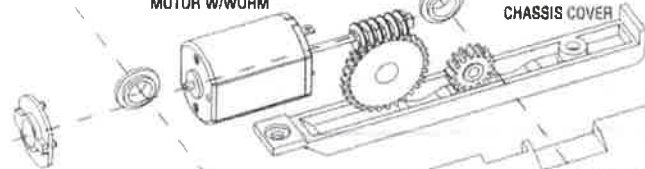

N58001
NORTHERN
4-8-4 LOCO SHELL

N58004
LEFT CHASSIS

N58002
LIGHT
BULB

N58003

N58006
SOCKET

N58008
MOTOR W/WORM

N58007
GEARS

N58009
CHASSIS COVER

N58005
RIGHT CHASSIS

N58010
WHEELS SET

N58012
PILOT TRUCK ASSEMBLY

N58011
TRAILING TRUCK ASSEMBLY

N58101
VANDERBILT TENDER SHELL

N58102
REAR TENDER TRUCK
WITH SCREW

N58103
DRAW BAR

N58104
TENDER WHEELS