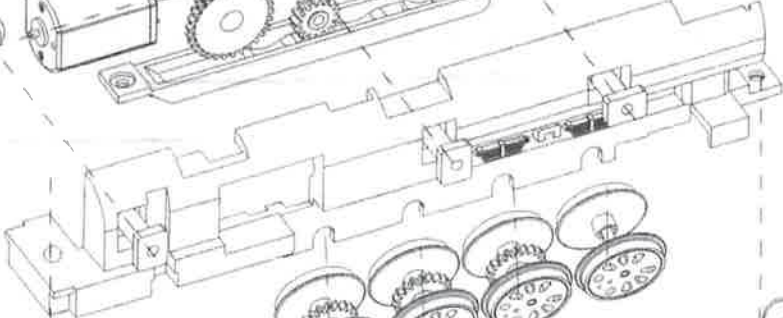

N58001
NORTHERN
4-8-4 LOCO SHELL

N58004
LEFT CHASSIS

N58002
LIGHT
BULB

N58003

N58006
SOCKET

N58008
MOTOR W/WORM

N58007
GEARS

N58009
CHASSIS COVER

N58005
RIGHT CHASSIS

N58010
WHEELS SET

N58012
PILOT TRUCK ASSEMBLY

N58011
TRAILING TRUCK ASSEMBLY

N58101
VANDERBILT TENDER SHELL

N58102
REAR TENDER TRUCK
WITH SCREW

N58103
DRAW BAR

N58104
TENDER WHEELS