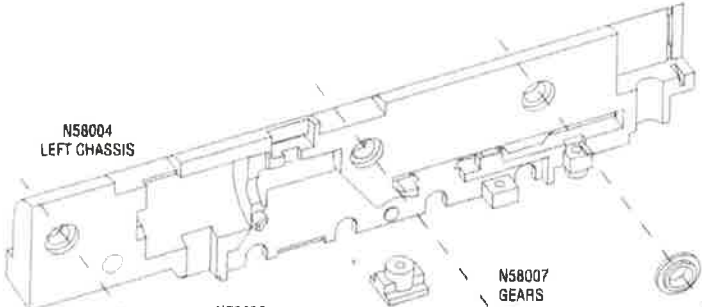

N58001
NORTHERN
4-8-4 LOCO SHELL

N58004
LEFT CHASSIS

N58002
LIGHT
BULB

N58003

N58006
SOCKET

N58008
MOTOR W/WORM

N58007
GEARS

N58009
CHASSIS COVER

N58005
RIGHT CHASSIS

N58010
WHEELS SET

N58012
PILOT TRUCK ASSEMBLY

N58011
TRAILING TRUCK ASSEMBLY

N58101
VANDERBILT TENDER SHELL

N58102
REAR TENDER TRUCK
WITH SCREW

N58103
DRAW BAR

N58104
TENDER WHEELS

N58105
FRONT TENDER TRUCK
WITH SCREW

N58106
COUPLER &
SPRING

Dummy coupler

Dummy coupler for train set only