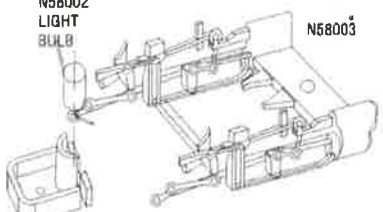

N58001
NORTHERN
4-8-4 LOCO SHELL

N58004
LEFT CHASSIS

N58002
LIGHT
BULB

N58003

N58006
SOCKET

N58008
MOTOR W/WORM

N58007
GEARS

N58009
CHASSIS COVER

N58005
RIGHT CHASSIS

N58010
WHEELS SET

N58012
PILOT TRUCK ASSEMBLY

N58011
TRAILING TRUCK ASSEMBLY

N58101
VANDERBILT TENDER SHELL

N58102
REAR TENDER TRUCK
WITH SCREW

N58103
DRAW BAR

N58104
TENDER WHEELS

N58105
FRONT TENDER TRUCK
WITH SCREW

N58106
COUPLER &
SPRING

Dummy coupler

Dummy coupler for train set only