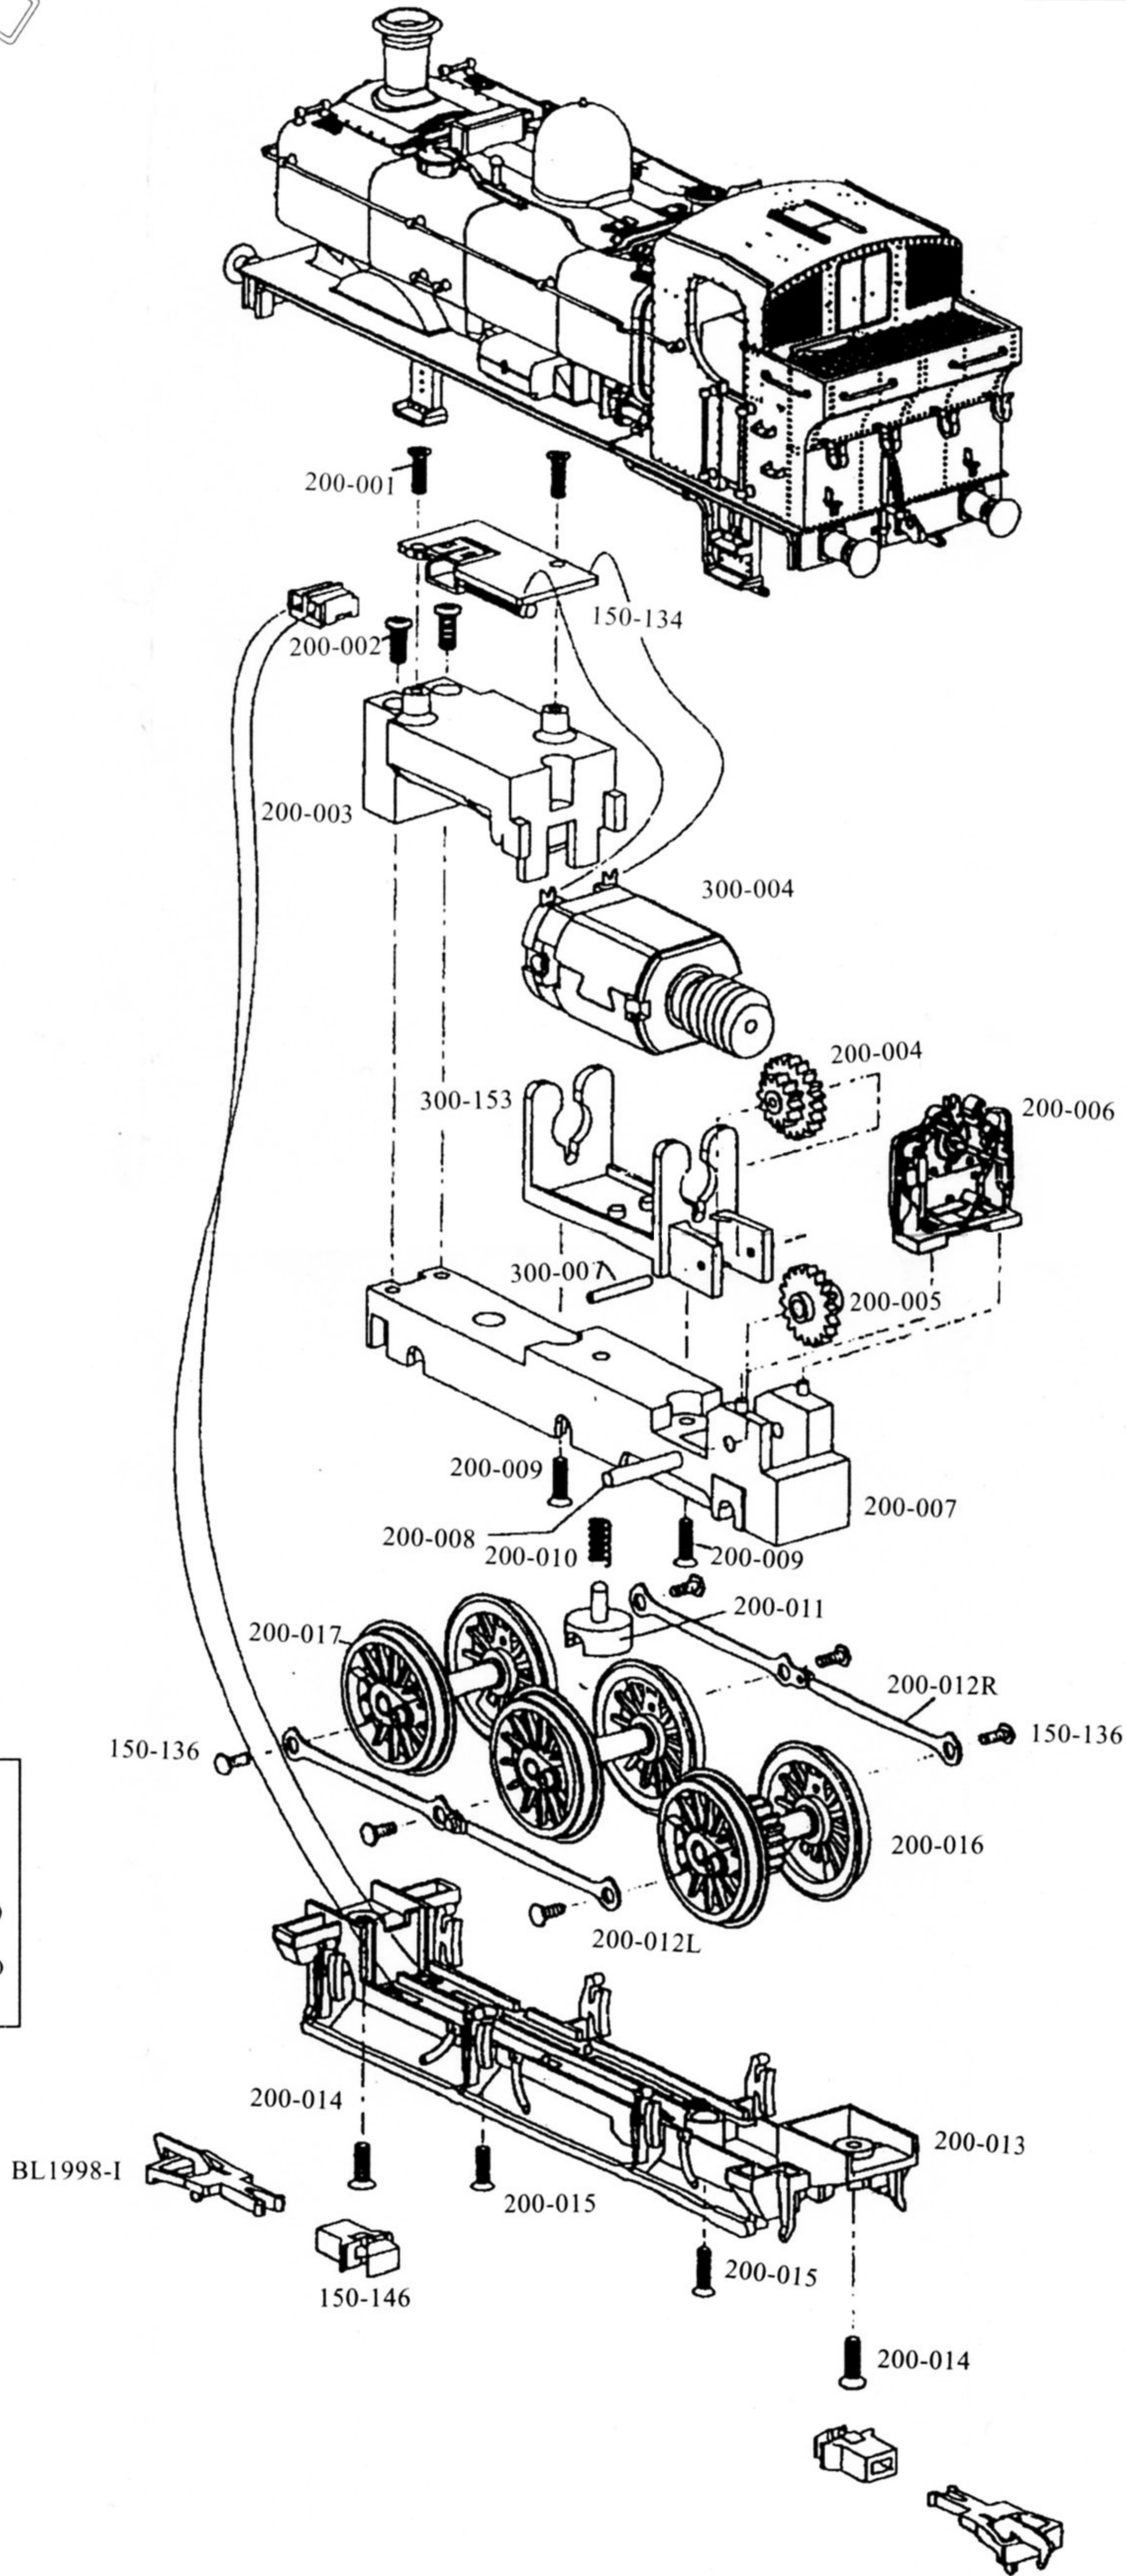

# CLASS 57XX LOCOMOTIVE

**IMPORTANT!**  
 WHEN ORDERING ANY REPLACEMENT PARTS  
 PLEASE ENSURE TO QUOTE THE APPROPRIATE  
 CATALOGUE NUMBER / LIVERY OF YOUR  
 BACHMANN LOCOMOTIVE IN ADDITION TO THE  
 NUMBER OF THE PART REQUIRED.

**PLEASE NOTE**  
 WE WOULD LIKE TO BRING YOUR  
 ATTENTION TO RUNNING-IN WHICH IS  
 NECESSARY WITH THIS TYPE OF DRIVE.  
 RUN FOR APPROXIMATELY ONE HOUR TO  
 ALLOW WORKING PARTS TO BED-IN.  
 LIGHTLY OIL THE MOTOR BEARINGS AND  
 GEARS WHEN REQUIRED.