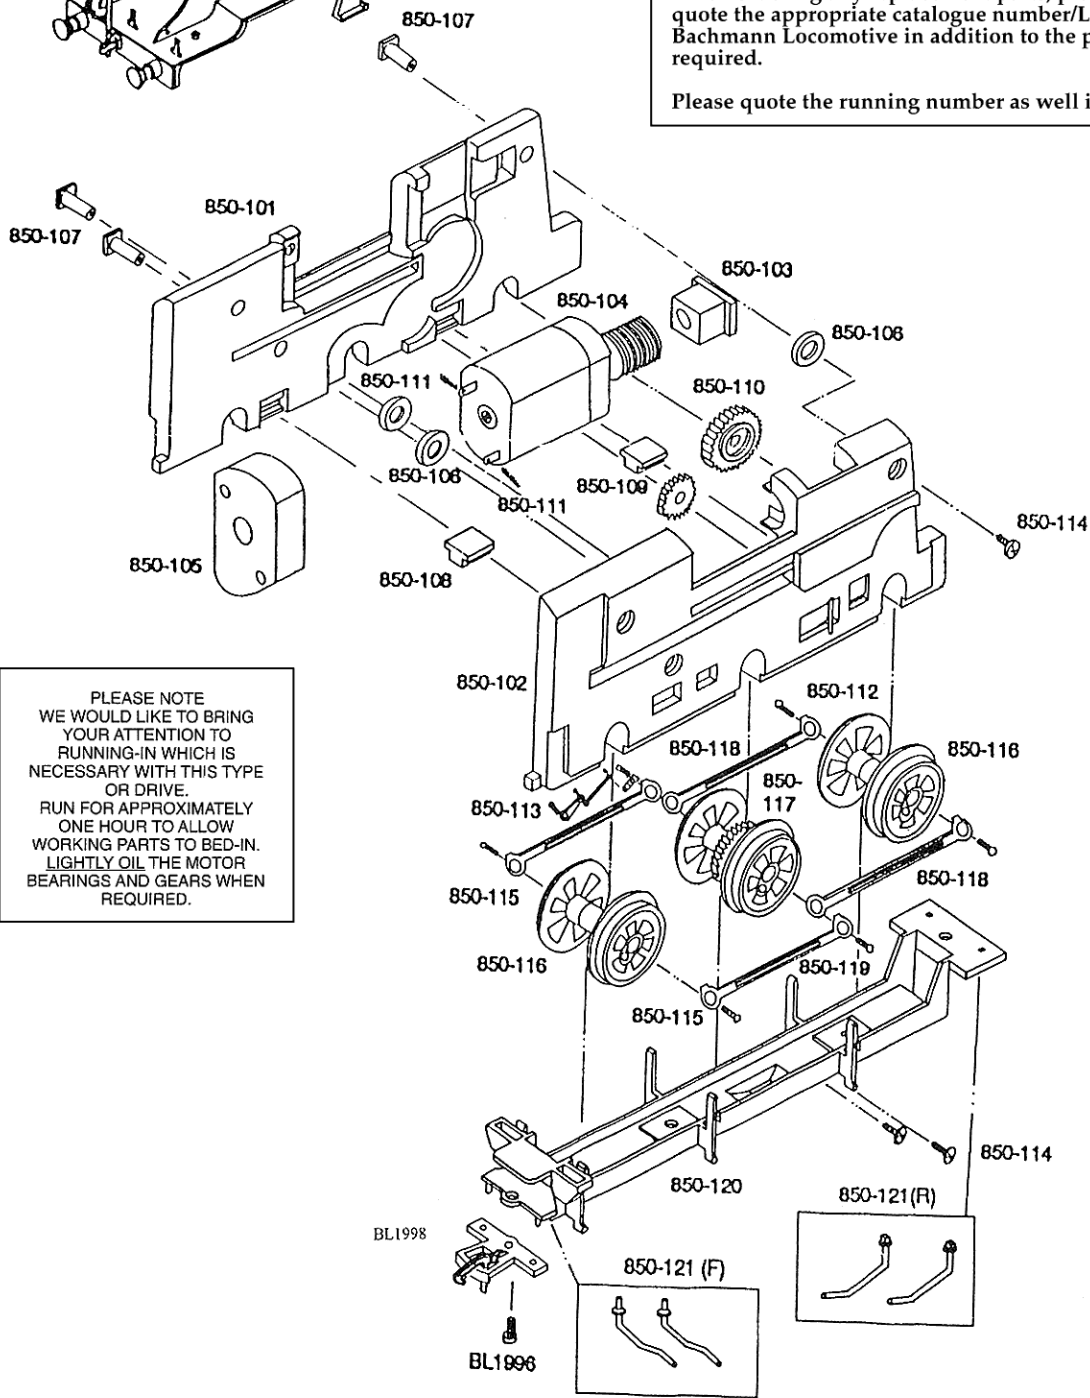

# J39 LOCOMOTIVE

**IMPORTANT!**  
 When ordering any replacement parts, please ensure to quote the appropriate catalogue number/Livery of your Bachmann Locomotive in addition to the part number required.  
 Please quote the running number as well if required

PLEASE NOTE  
 WE WOULD LIKE TO BRING  
 YOUR ATTENTION TO  
 RUNNING-IN WHICH IS  
 NECESSARY WITH THIS TYPE  
 OR DRIVE.  
 RUN FOR APPROXIMATELY  
 ONE HOUR TO ALLOW  
 WORKING PARTS TO BED-IN.  
 LIGHTLY OIL THE MOTOR  
 BEARINGS AND GEARS WHEN  
 REQUIRED.