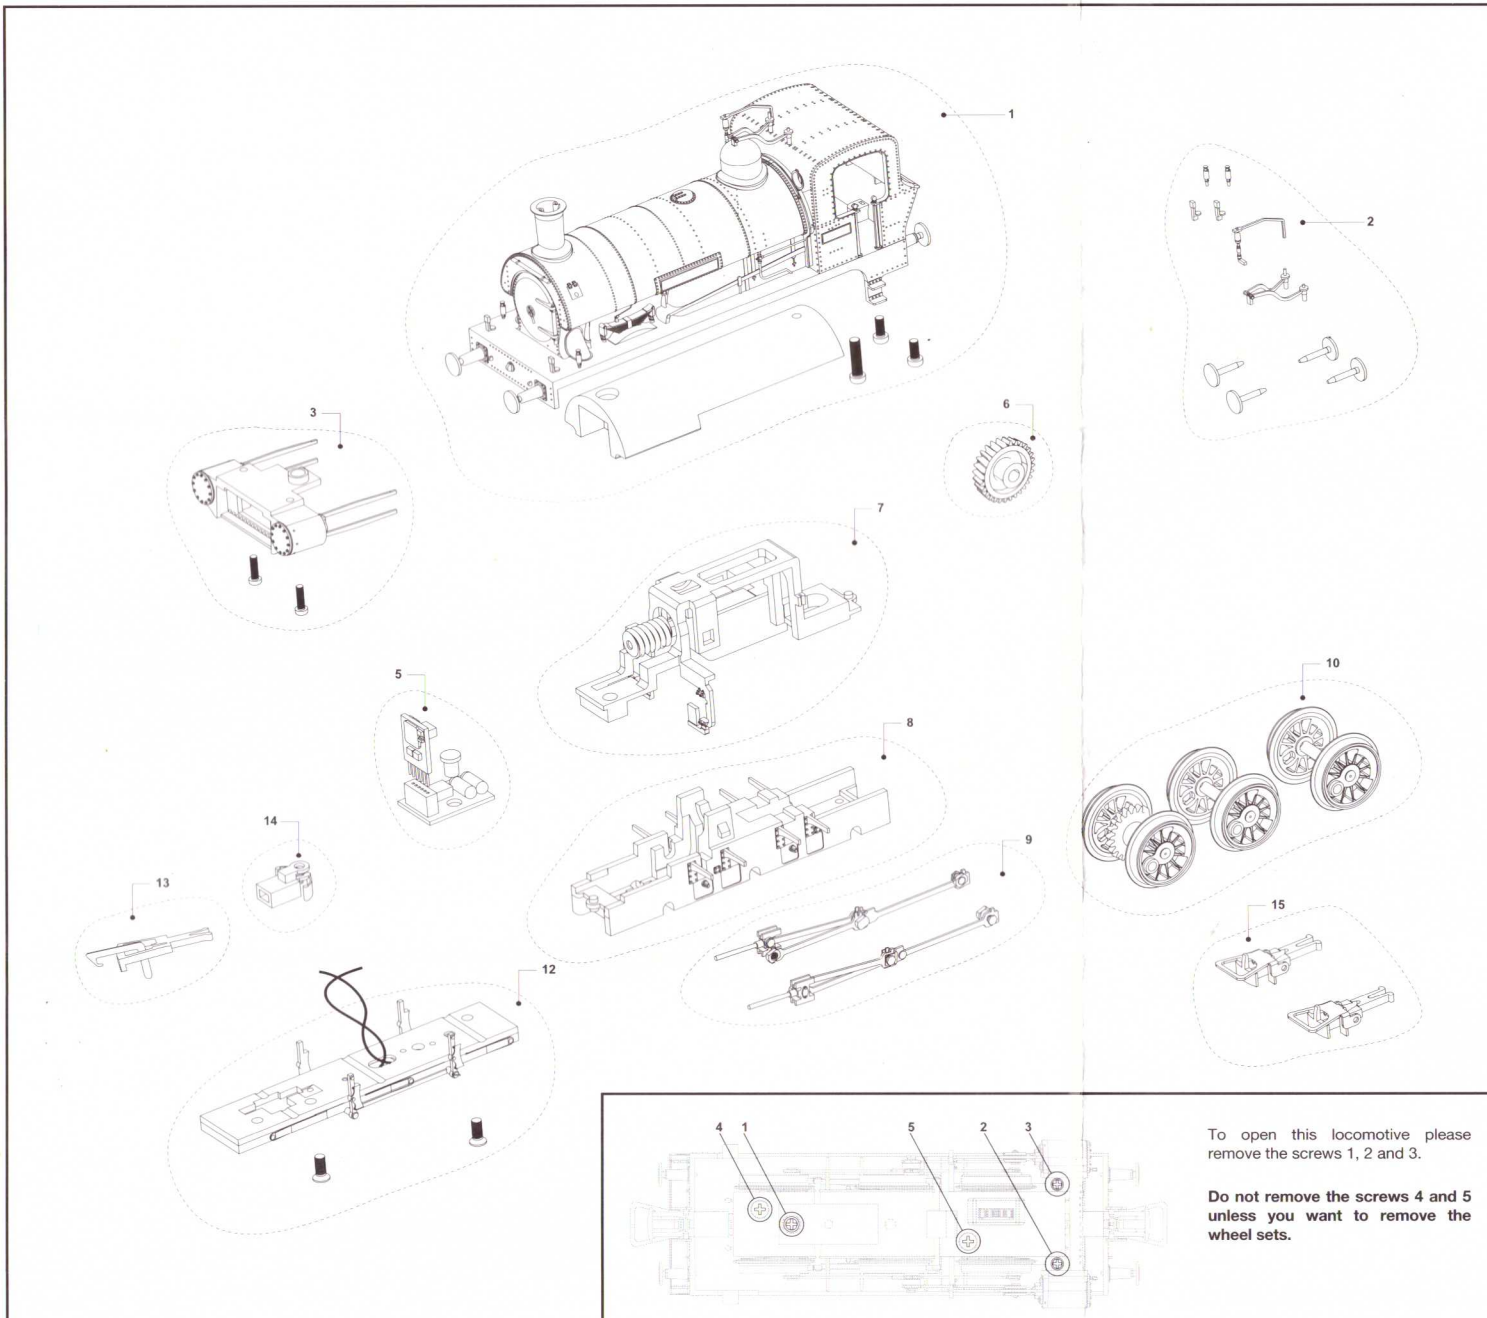

LIST OF SPARES

Item No	Description	Spare part ref.
1	Bodyshell	ER0037/01
2	Bodyshell accessories set	ER0037/02
3	Pistons	ER0035/03
5	Printed circuit board	ER0035/05
6	Gear with axle	ER10100/06
7	Motor set	ER0035/07
8	Chassis	ER0035/08
9	Rods set	ER10100/09
10	Wheel sets	ER0037/10
12	Chassis bottom include current pick-ups	ER0035/12
13	Coupling (x2)	R8219A
14	Coupler box (x2)	ER10100/14
15	Poly Bag	ER061

To open this locomotive please remove the screws 1, 2 and 3.

Do not remove the screws 4 and 5 unless you want to remove the wheel sets.