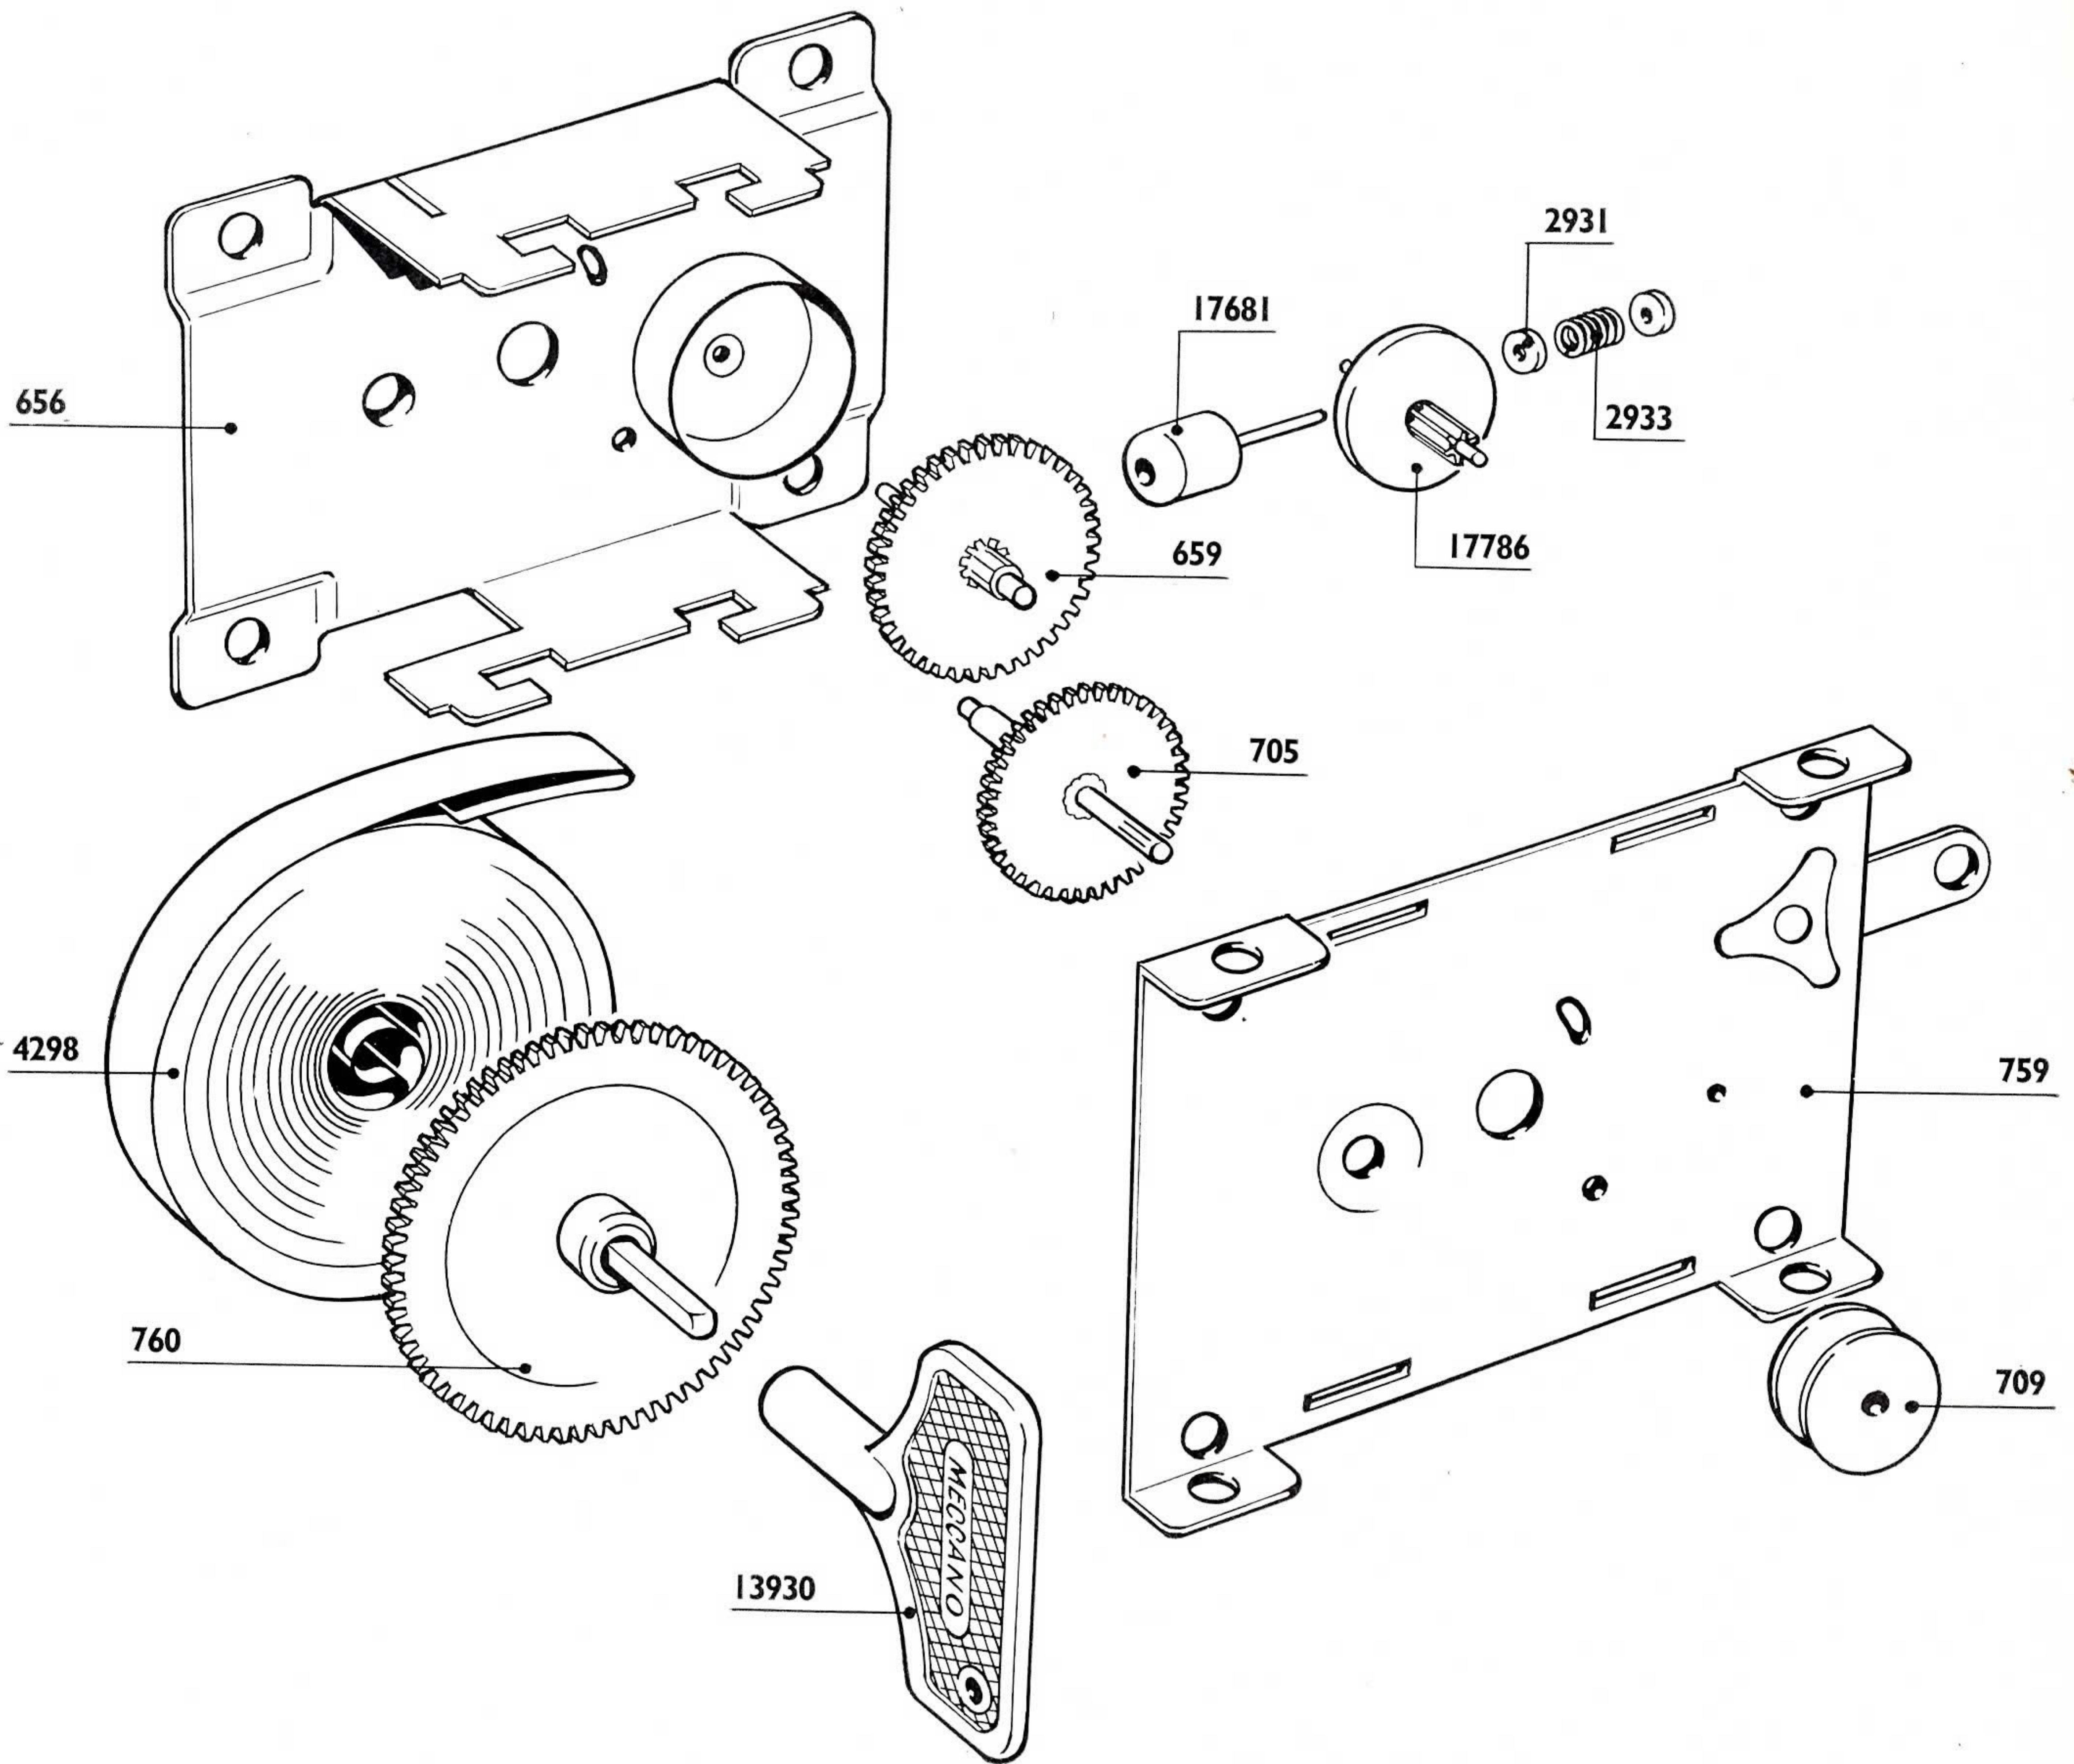

## MECCANO MAGIC CLOCKWORK MOTOR

- 651 Top Plate
  - 2936 Governor Box
  - 761 Bottom Plate
  - 653 Brake Lever
  - 1536 Spring Washer
  - 1539 Fulcrum Pin
  - 800 No. 1 Gear
  - 2914 Distance Bush
  - 708 Winding Shaft
  - 2917 Spring Catch
  - 2918 „ „ Bush
  - 4193 No. 2 Gear
  - 654 No. 2 Pinion
- 656 Top Plate Assembly
- 759 Bottom Plate Assembly
- 760 No. 1 Gear Assembly
- 659 No. 2 Gear Assembly

- 10137 No. 3 Pinion
  - 2924 No. 3 Gear
  - 2930 Pinion
  - 2935 Brake Disc
  - 1808 Pin
  - 1806 Weight
  - 2931 Washer
  - 2933 Spring
  - 4298 Mainspring
  - 709 Pulley
  - 13930 Winding Key
- 705 Driving Pinion Assembly
- 17786 Pinion and Disc Assembly
- 17681 Pin and Weight Assembly
- 658 Governor Assembly