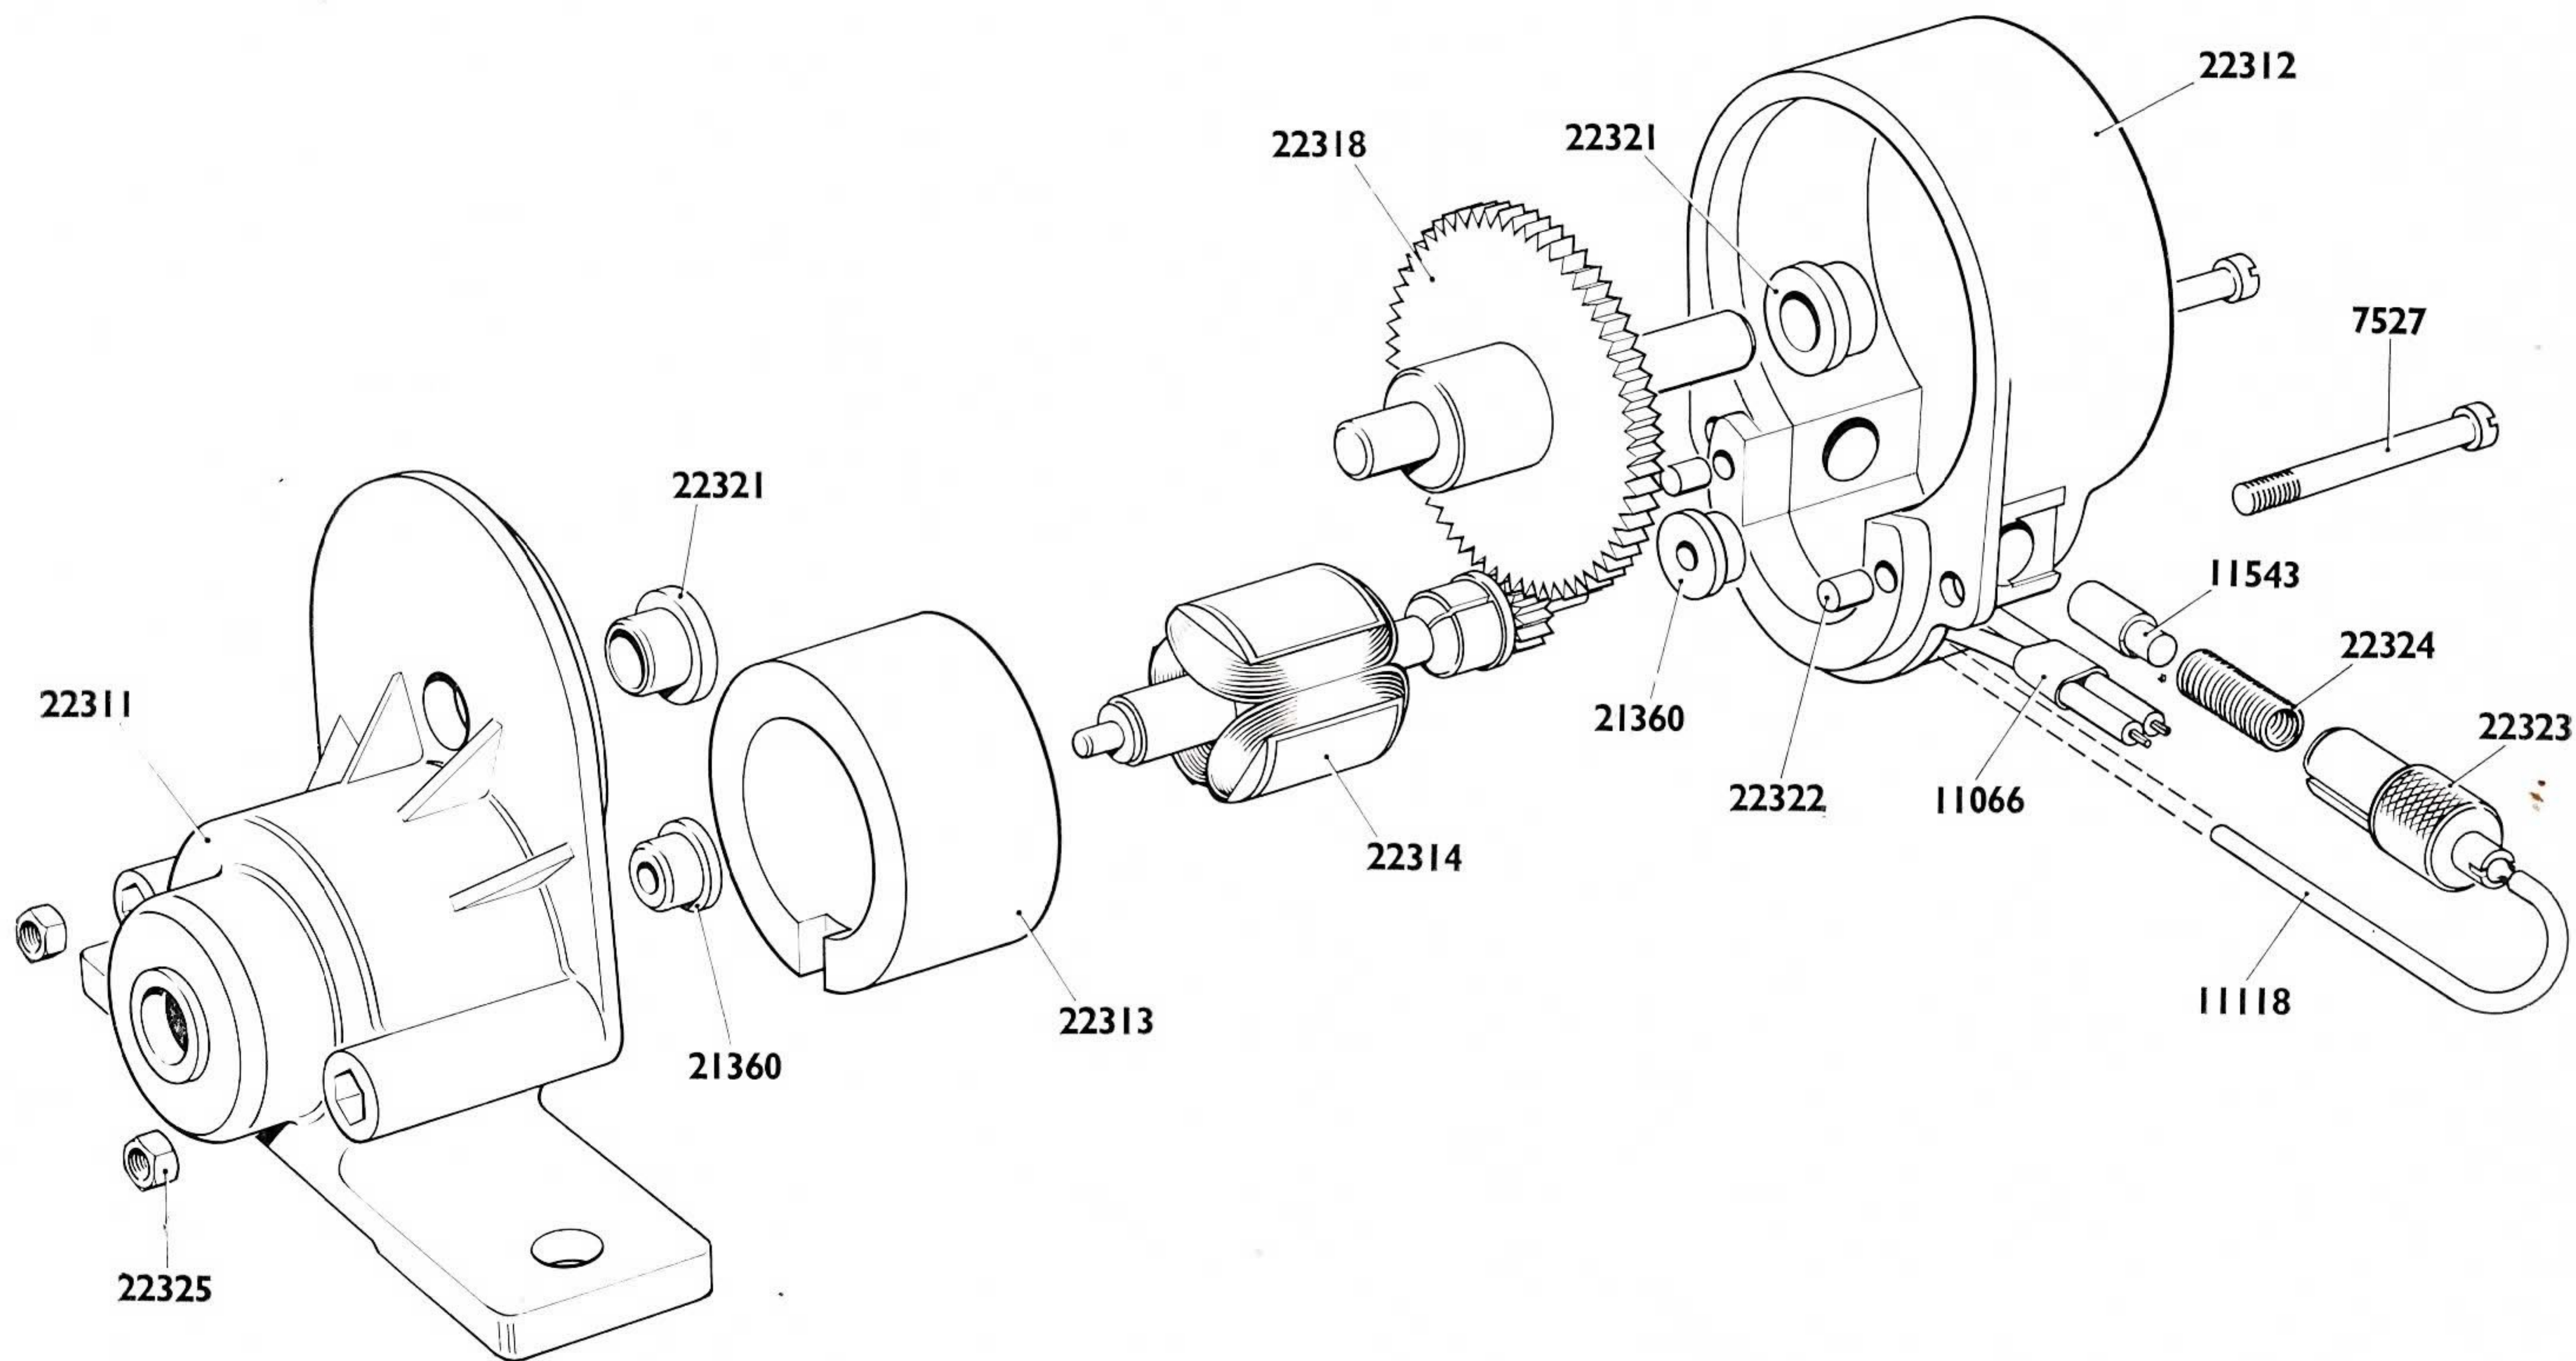

## MECCANO 'EMEBO' MOTOR (4-12v.)

- |       |                         |   |       |                                      |
|-------|-------------------------|---|-------|--------------------------------------|
| 22311 | Magnet Housing          | } | 18602 | Magnet Housing and Bearings Assembly |
| 22321 | Flanged Bearing         |   |       |                                      |
| 21360 | Flanged Bearing         |   |       |                                      |
| 22321 | Flanged Bearing         | } | 18603 | Gear Housing and Bearings Assembly   |
| 21360 | Flanged Bearing         |   |       |                                      |
| 22312 | Gearing Housing         |   |       |                                      |
| 22313 | Ring Magnet             |   |       |                                      |
| 22314 | Armature Shaft Assembly |   |       |                                      |
| 22318 | Spur Gear Assembly      |   |       |                                      |
| 11543 | Brush                   | } | 18604 | Brush Holder and Wire Assembly       |
| 22323 | Brush Holder            |   |       |                                      |
| 11118 | Connecting Wire         |   |       |                                      |
| 22324 | Brush Spring            |   |       |                                      |
| 7527  | Screw                   |   |       |                                      |
| 22325 | Nut                     |   |       |                                      |
| 11066 | P.V.C. Sleeve           |   |       |                                      |
| 22322 | Magnet Retaining Plug   |   |       |                                      |