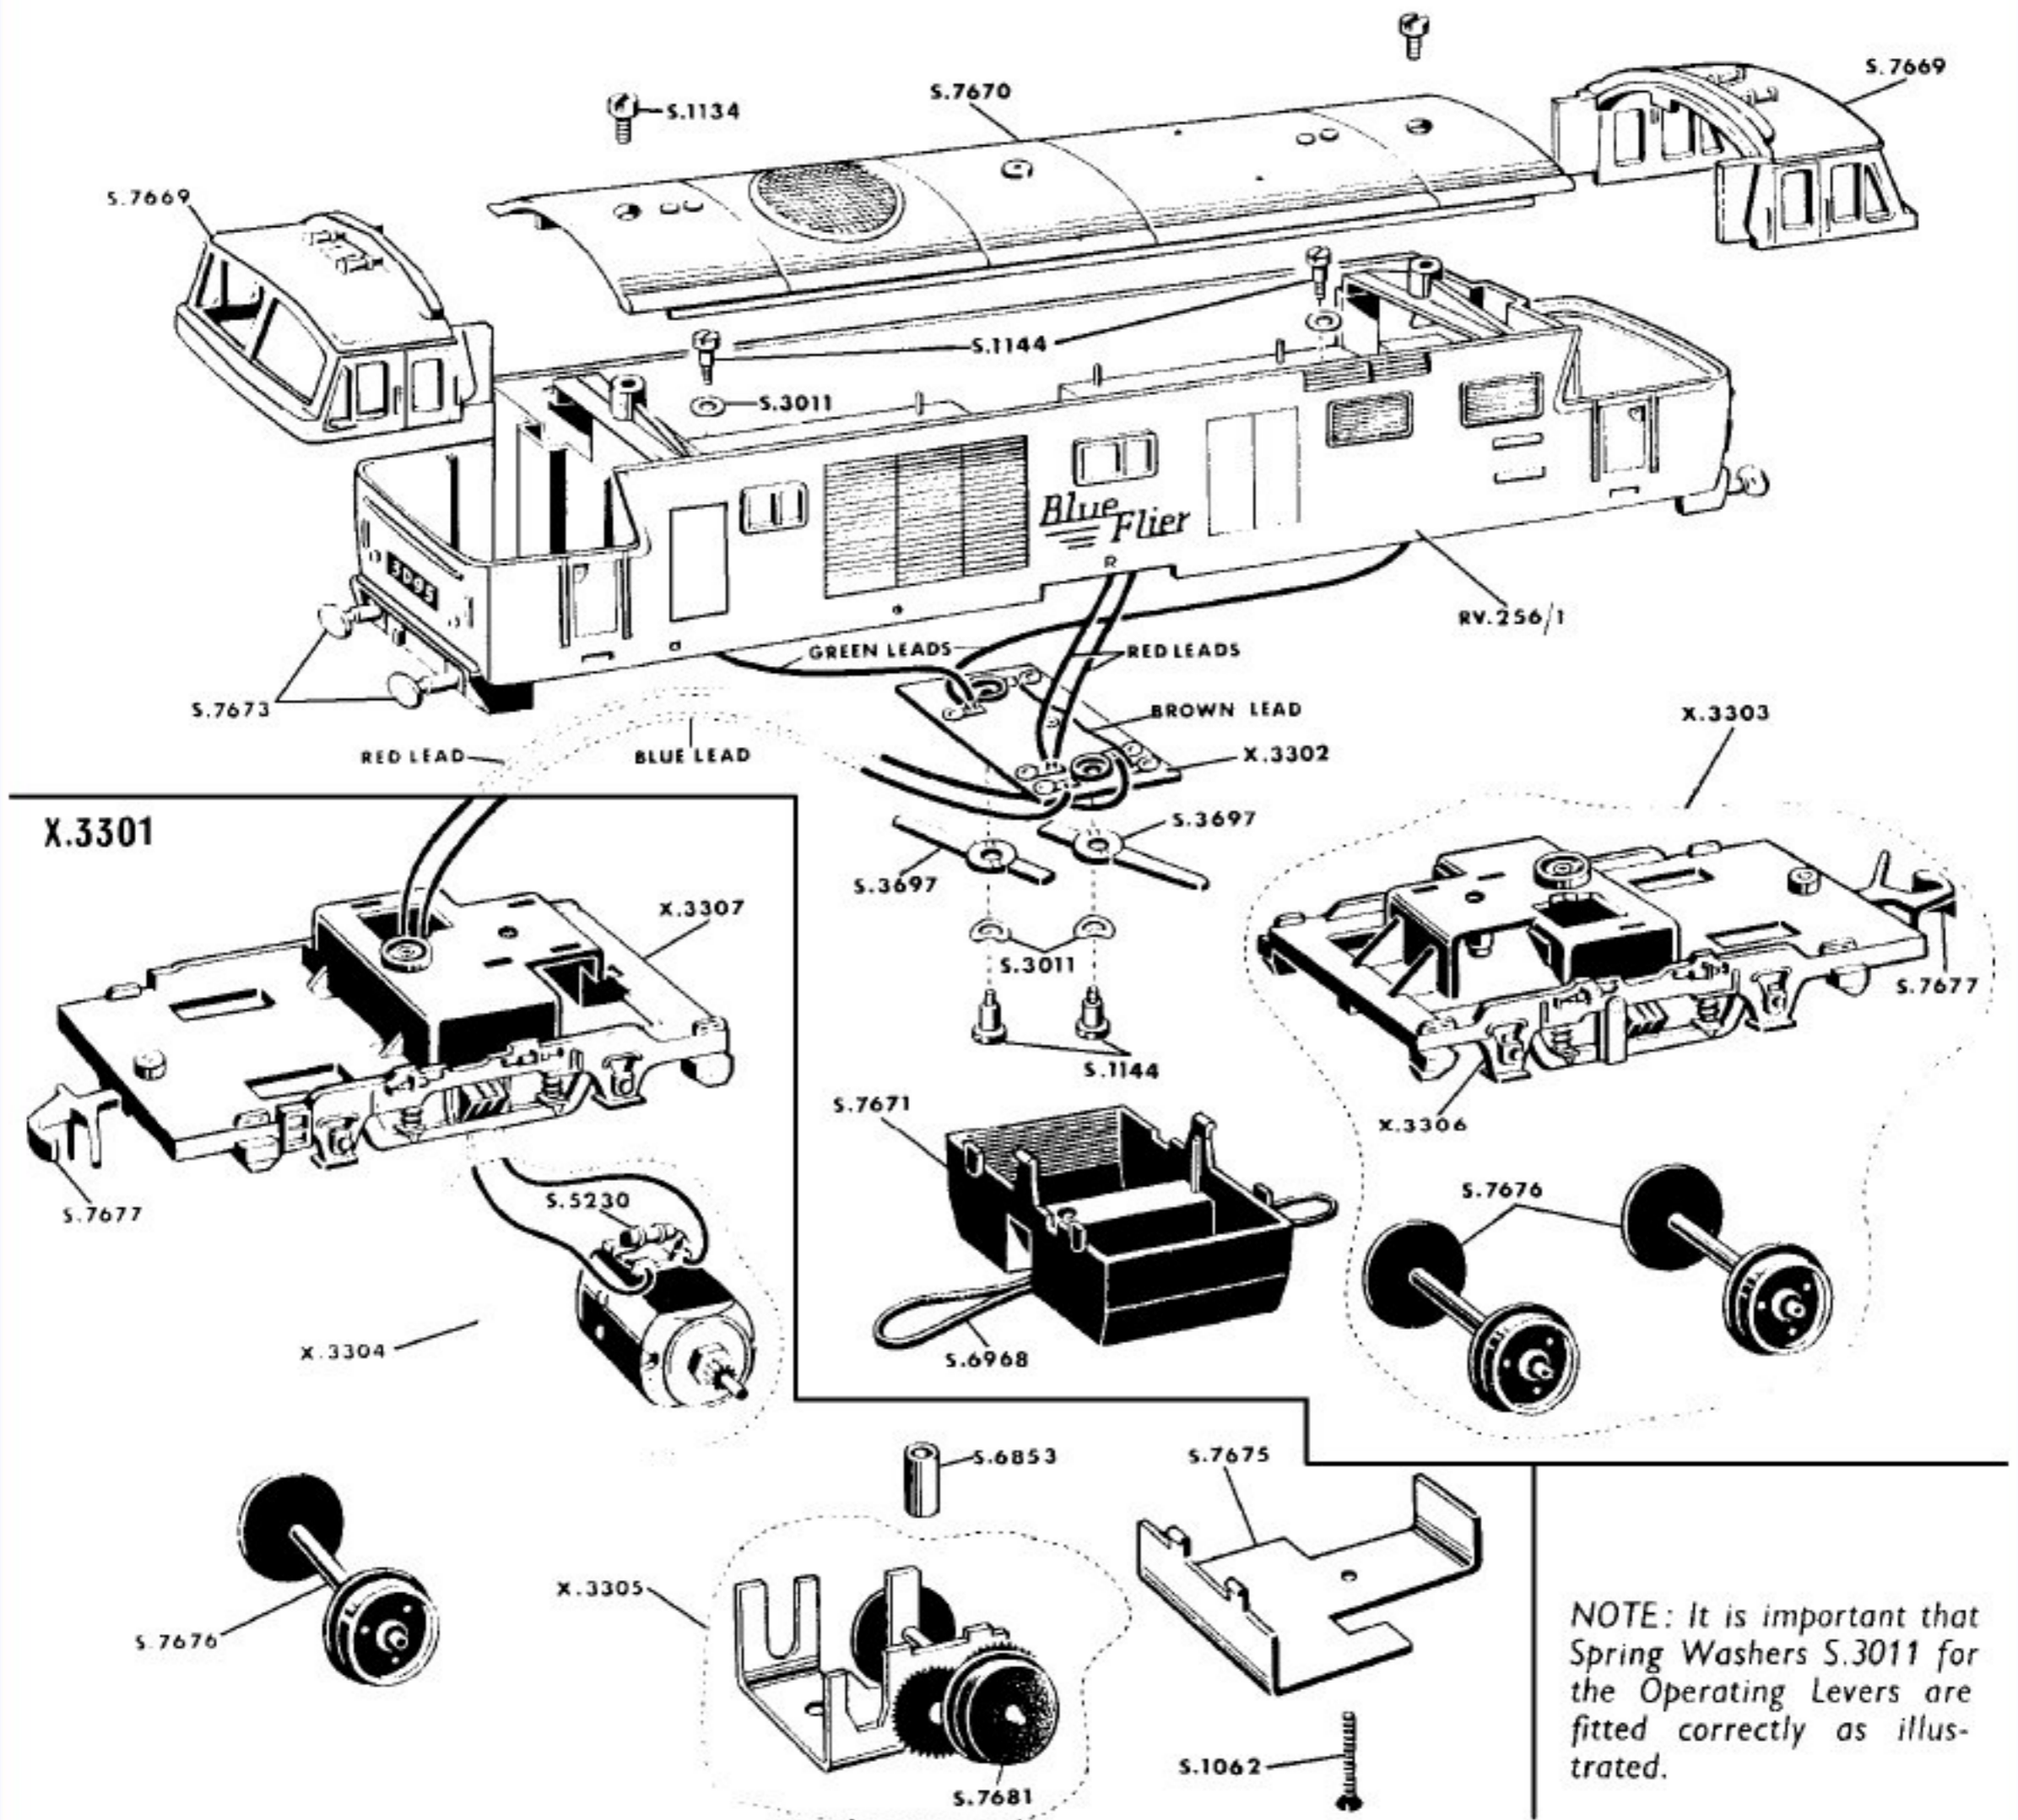

BLUE FLYER LOCOMOTIVE—RV.256

- RV.256 I** Locomotive Body complete with buffers and route labels
- X.3301** Power Bogie
- X.3302** Switch Panel Assembly
- X.3303** Non-powered Bogie
- X.3304** Motor
- X.3305** Motor Housing complete with Driving Wheels and Gears
- X.3306** Non-powered Bogie Frame

- X.3307** Power Bogie Main Frame
- S.1062** Motor Housing Screw
- S.1134** Roof Securing Screw
- S.1144** Bogie and Switch Screw
- S.3011** Spring Washer
- S.3697** Operating Lever
- S.5230** Capacitor
- S.6853** Distance Piece
- S.6968** No. 16 Rubber Band

- S.7669** Cab Window
- S.7670** Roof
- S.7671** Fuel Tank
- S.7673** Buffer
- S.7675** Motor Guard
- S.7676** Rolling Stock Wheel and Axle
- S.7677** Coupling
- S.7681** Rubber Driving Wheels

Modifications are made to Tri-ang models from time to time. If a spare part is required which does not coincide with the illustration, a full description should be given and, if necessary, a sketch or sample should accompany the order. We do not undertake to supply separate components for the parts listed with an X prefix, unless a separate S part number is shown