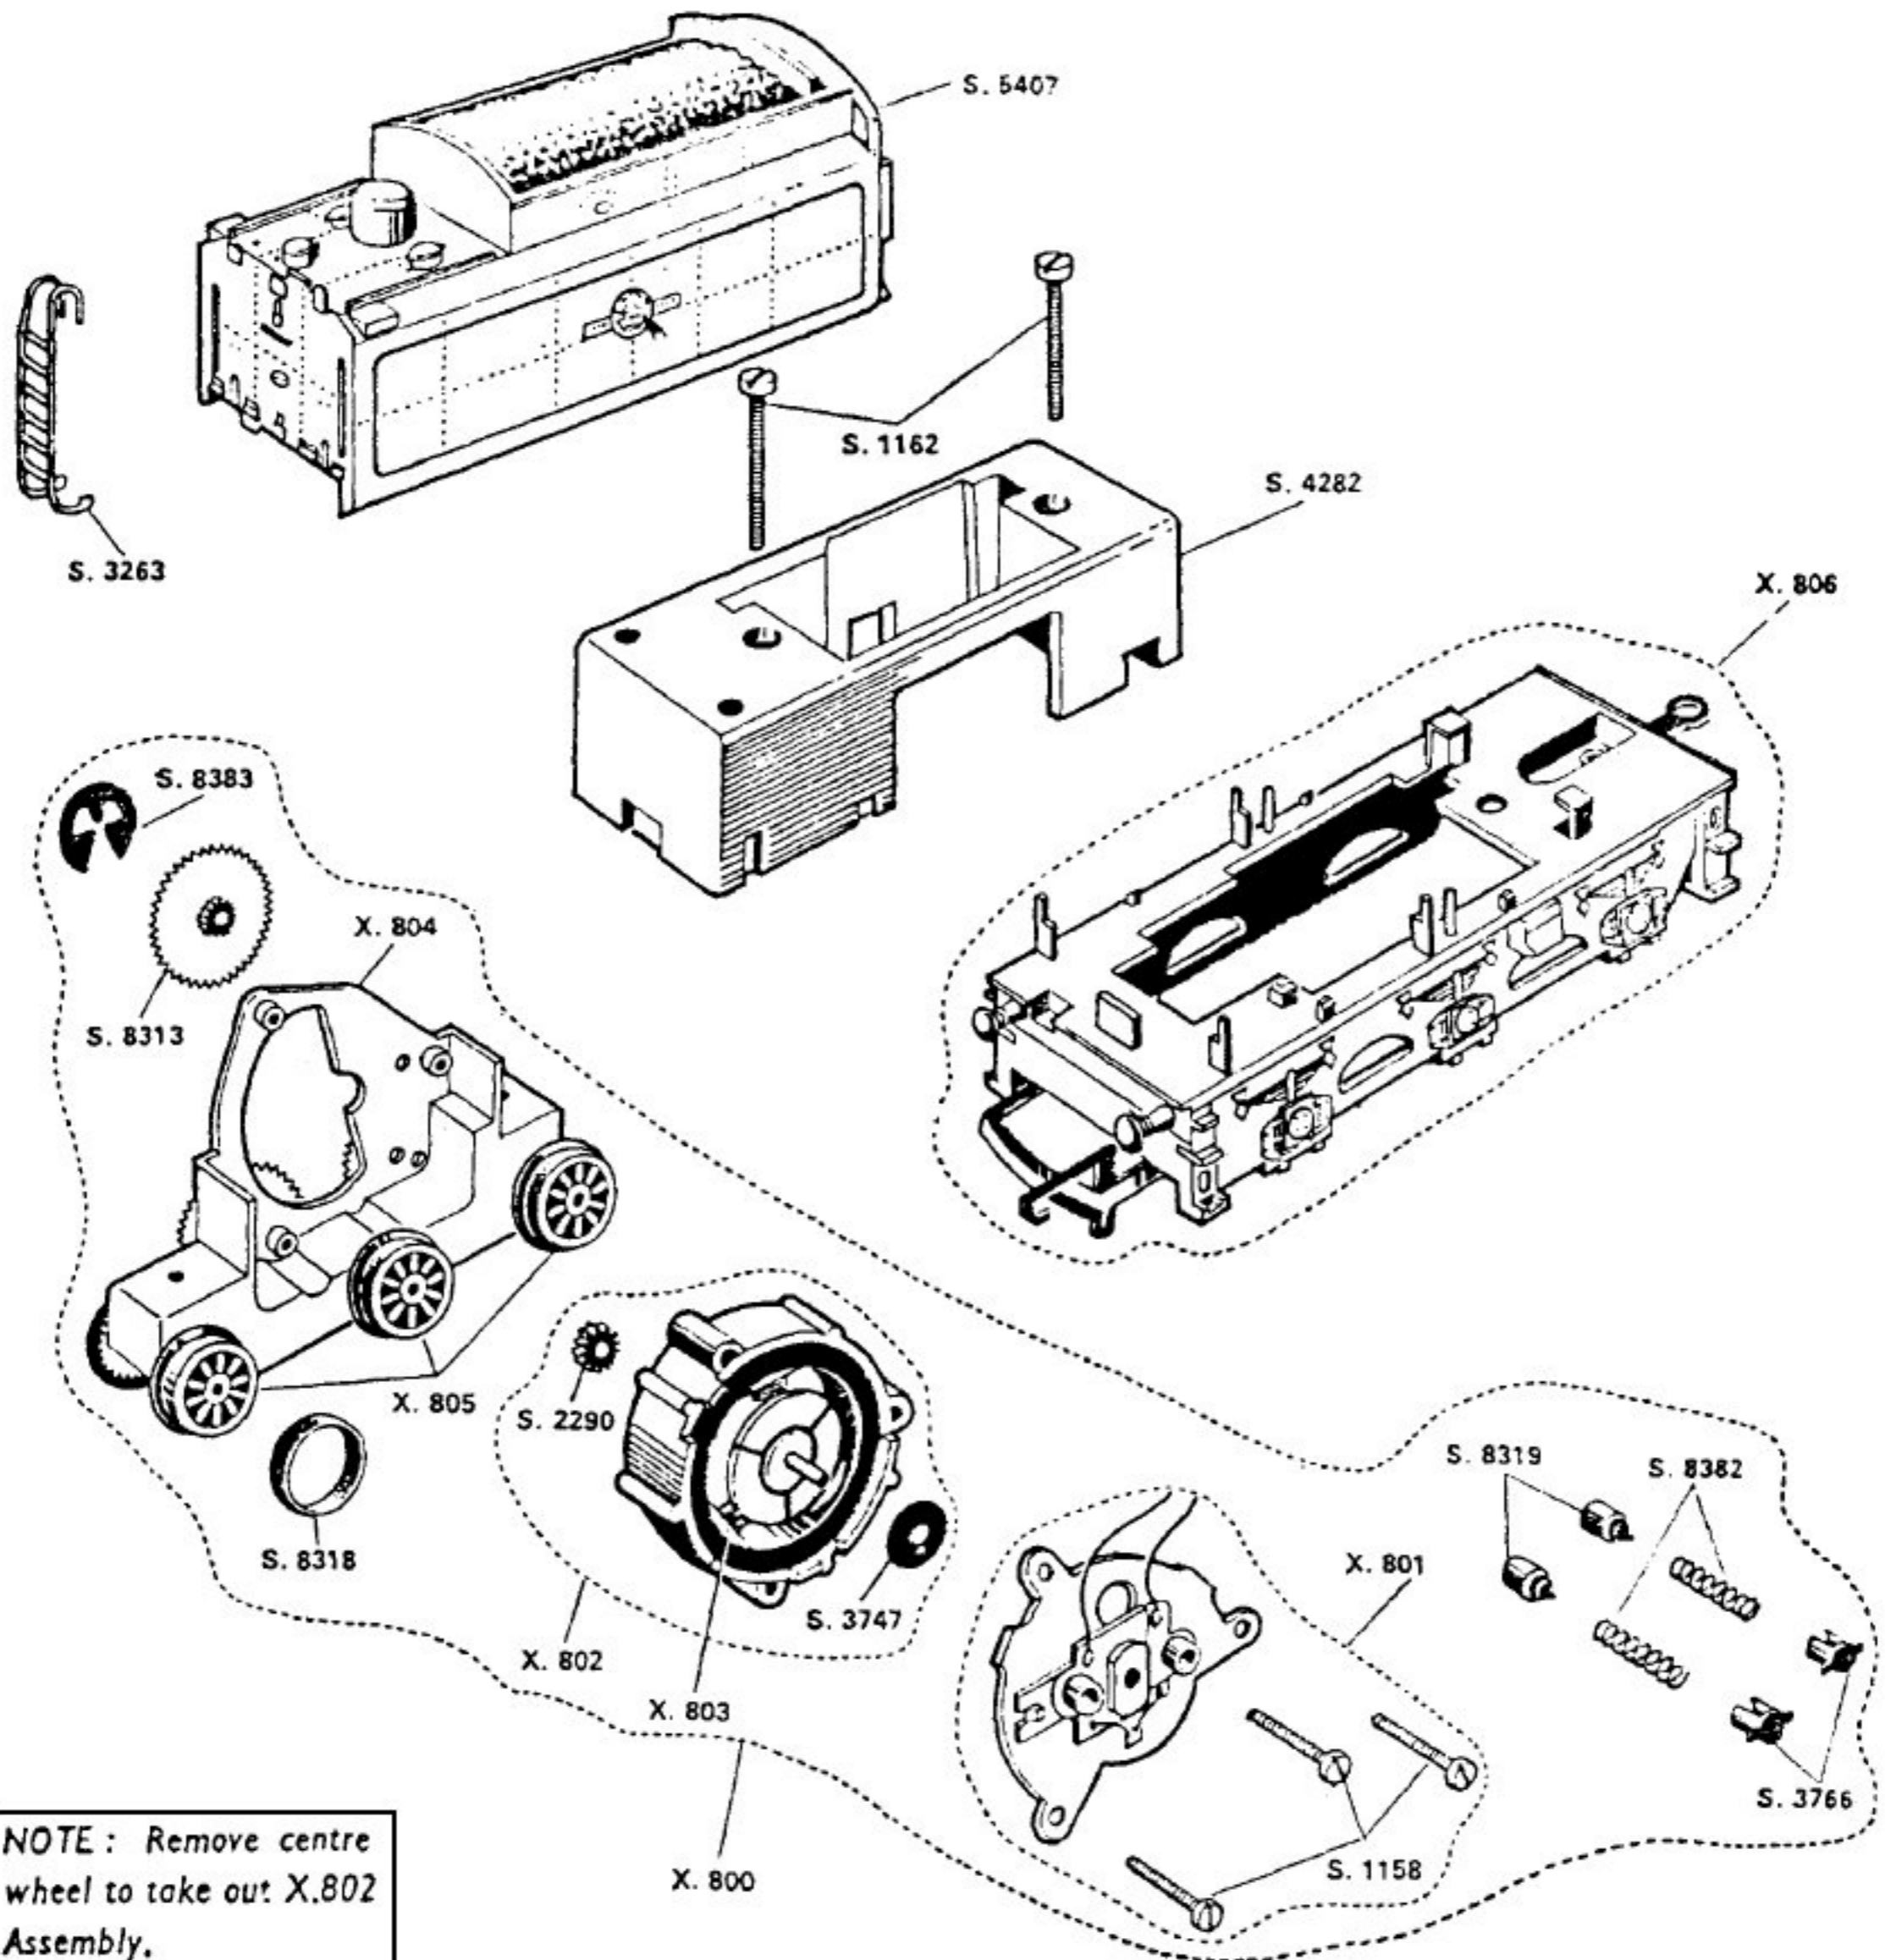

**R.862 'EVENING STAR' POWERED TENDER**

**NOTE:** Remove centre wheel to take out X.802 Assembly.

- X.800 Motor/Chassis Assembly
- X.801 Front Plate Assembly
- X.802 Armature/Magnet Assembly
- X.803 Armature Assembly
- X.804 Chassis Assembly
- X.805 Wheel
- X.806 Tender Underframe

- S.1158 Motor Screw
- S.1162 Weight Screw
- S.2290 Spur Gear
- S.3263 Ladder
- S.3747 Commutator Washer
- S.3766 Brush Cap
- S.4282 Weight

- S.5407 Body
- S.8313 Spur Gear
- S.8318 Neoprene Tyre
- S.8319 Carbon Brush
- S.8382 Brush Spring
- S.8383 Circlip