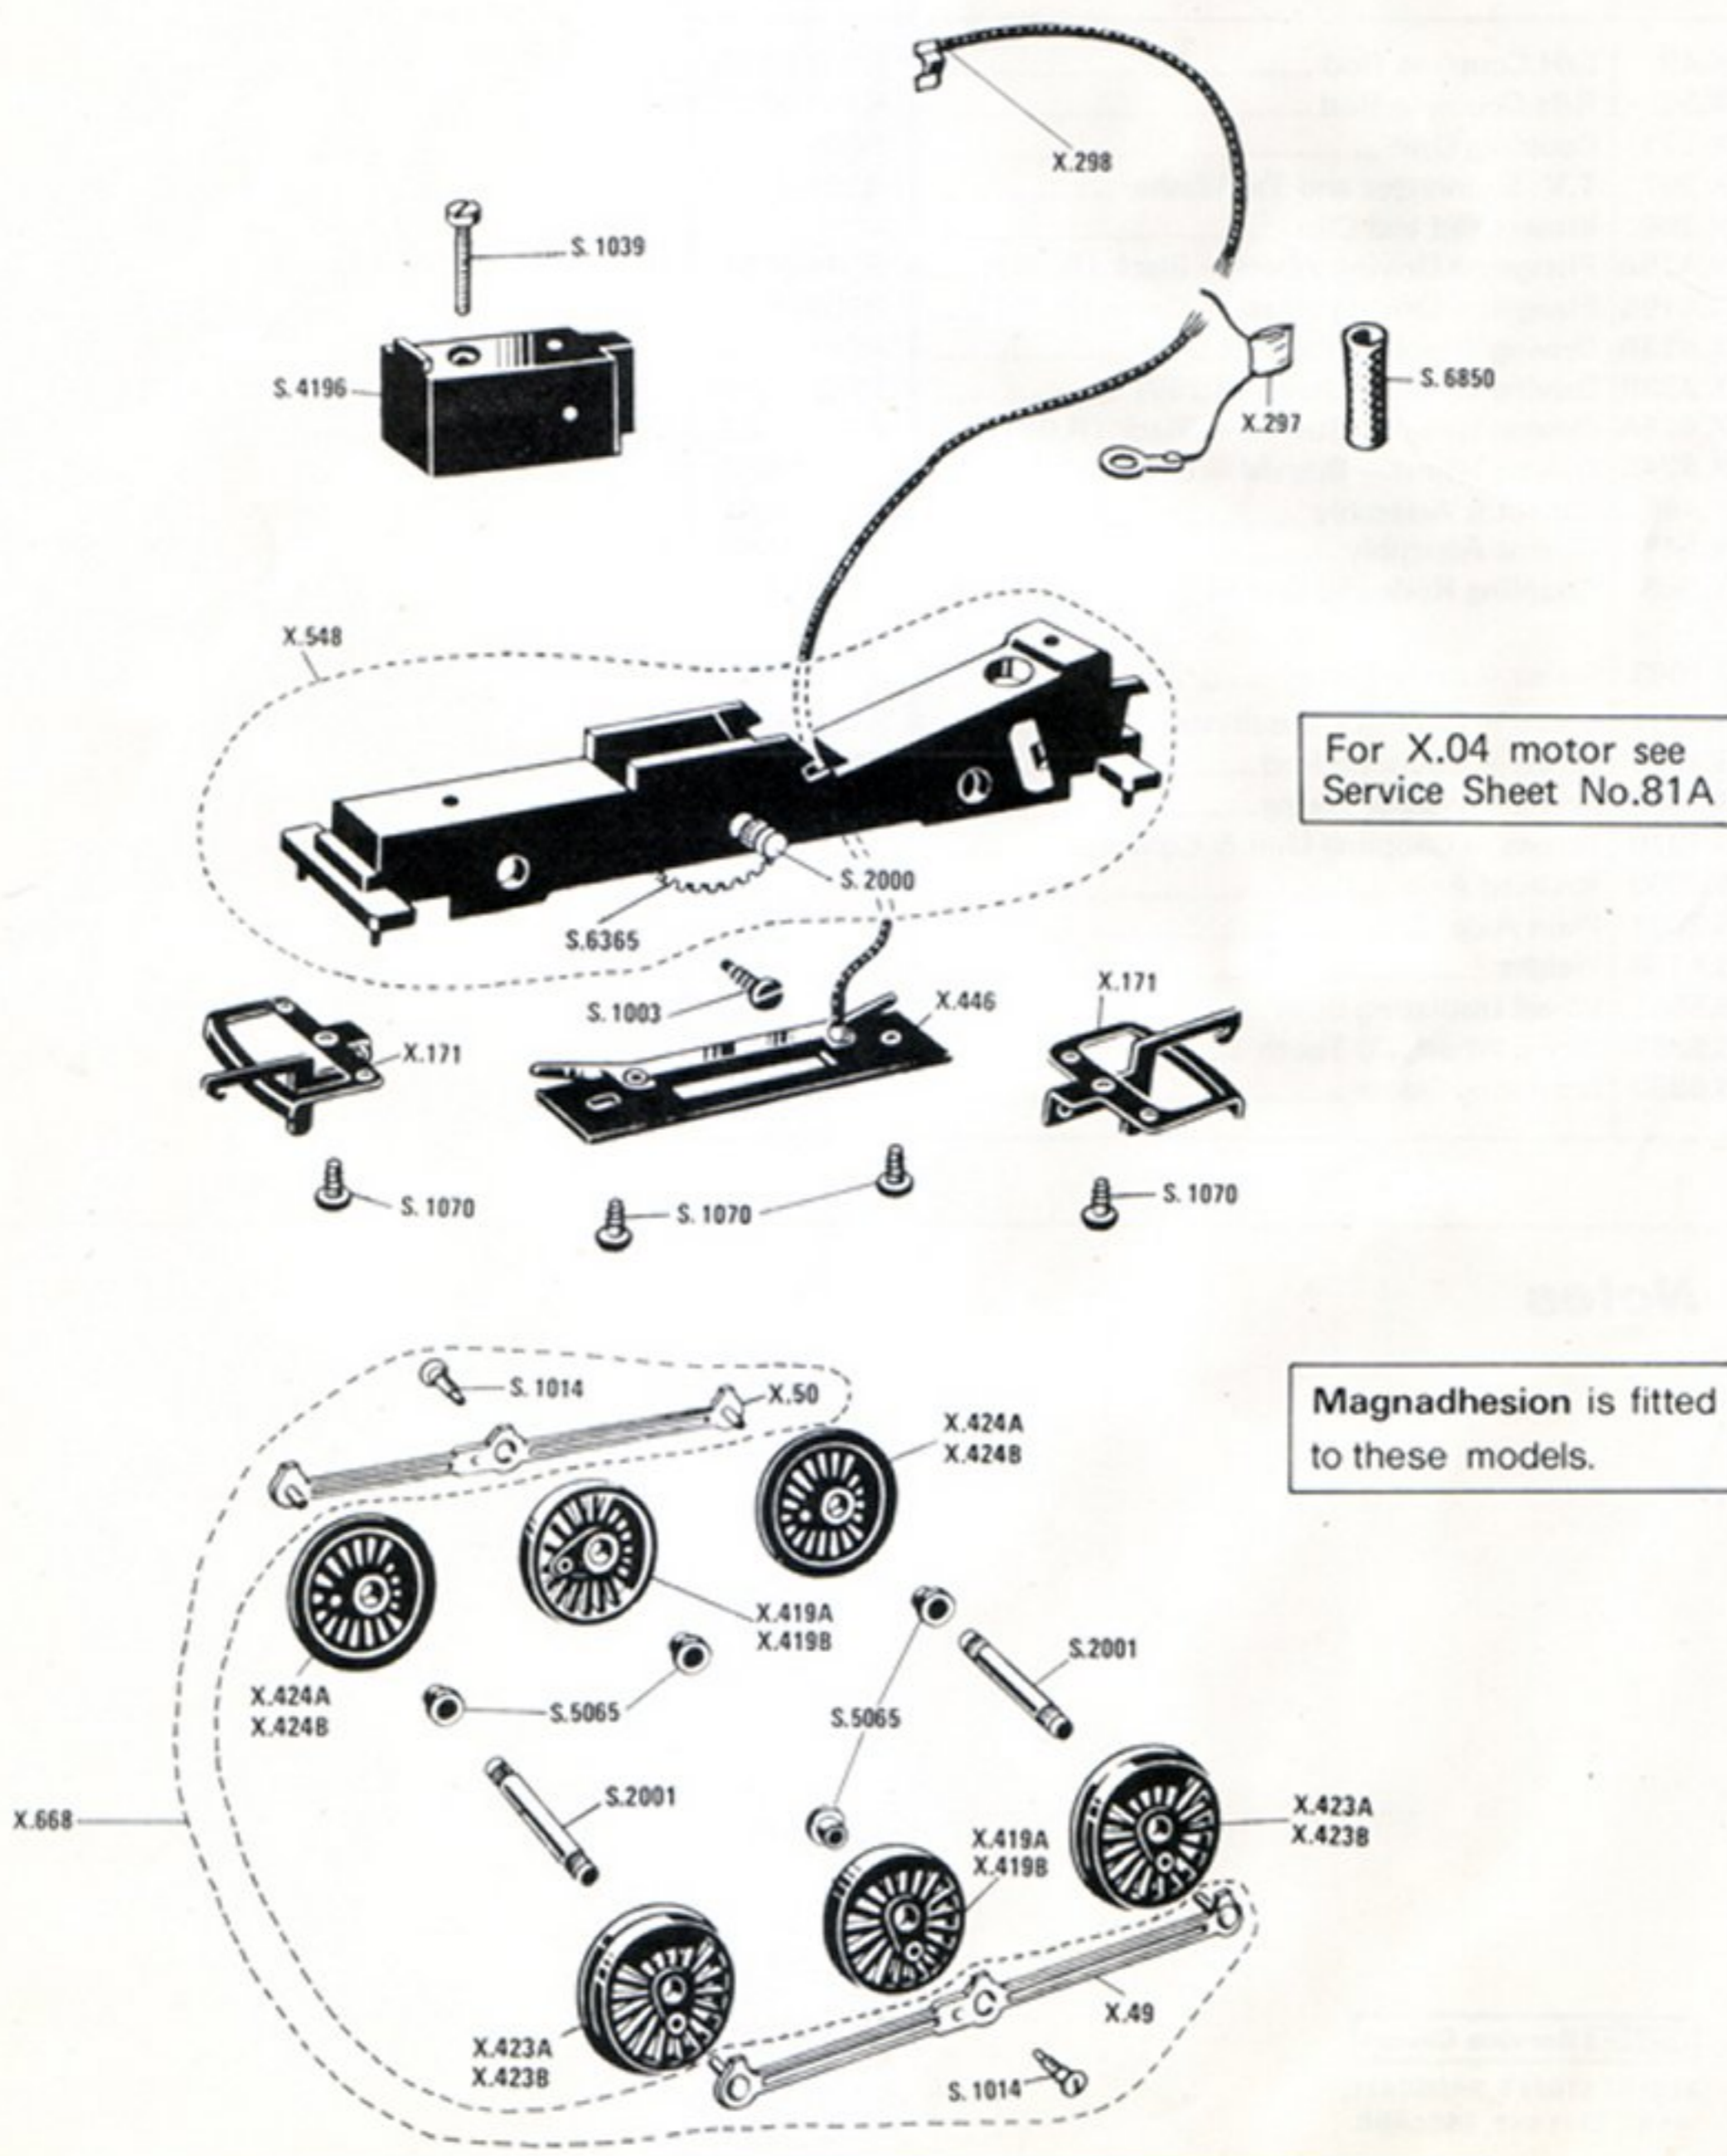

0-6-0 LOCOMOTIVE CHASSIS - R.041, R.252

Most parts also applicable to R.051, R.052, R.152 and R.452.

ROVEX Service Centre

Albert Street, Ramsgate,
Kent, CT11 9HD, England.

SERVICE SHEET No. 84A
Issued September 1976
Supersedes Sheet No.84

List of Parts

0-6-0 LOCOMOTIVE CHASSIS - R.041, R.252

Most parts also applicable to R.051, R.052, R.152 and R.452.

Cat. No.	Item	For Rovex internal use only
X.49	L/H Coupling Rod	R152-0342
X.50	R/H Coupling Rod	R152-0332
X.171	Coupling Unit	R009-0322
X.297	T.V. Suppressor and Tag Washer	R107-0781
X.298	Brush Lead and Clip	-
X.419A	Flangeless Driving Wheel - Black (R.041)	R041-0574
X.419B	Flangeless Driving Wheel - Green (R.252)	R252-0572
X.423A	Driving Wheel - Black (R.041)	R041-0563
X.423B	Driving Wheel - Green (R.252)	R252-0562
X.424A	Driving Wheel - Bushed - Black (R.041)	R041-0583
X.424B	Driving Wheel - Bushed - Green (R.252)	R252-0582
X.446	Collector Assembly	R152-0461
X.548	Chassis Assembly	R152-0563
X.668	Coupling Rods and Screws	-
S.1003	Screw - Body Fixing	Z100-0020
S.1011	Screw - Collector/Suppressor	Z100-0070
S.1014	Screw - Coupling Rod	Z100-0090
S.1039	Screw - Weight Fixing	Z100-0210
S.1070	Screws - Coupling Unit & Collector	Z100-0300
S.2000	Knurled Axle	R152-0070
S.2001	Plain Axle	R152-0790
S.4196	Weight	R152-0590
S.5065	Wheel Insulating Bush	R355-0100
S.6365	Worm Wheel, 40 Tooth	R152-0010
S.6850	Insulating Sleeve	R152-0800