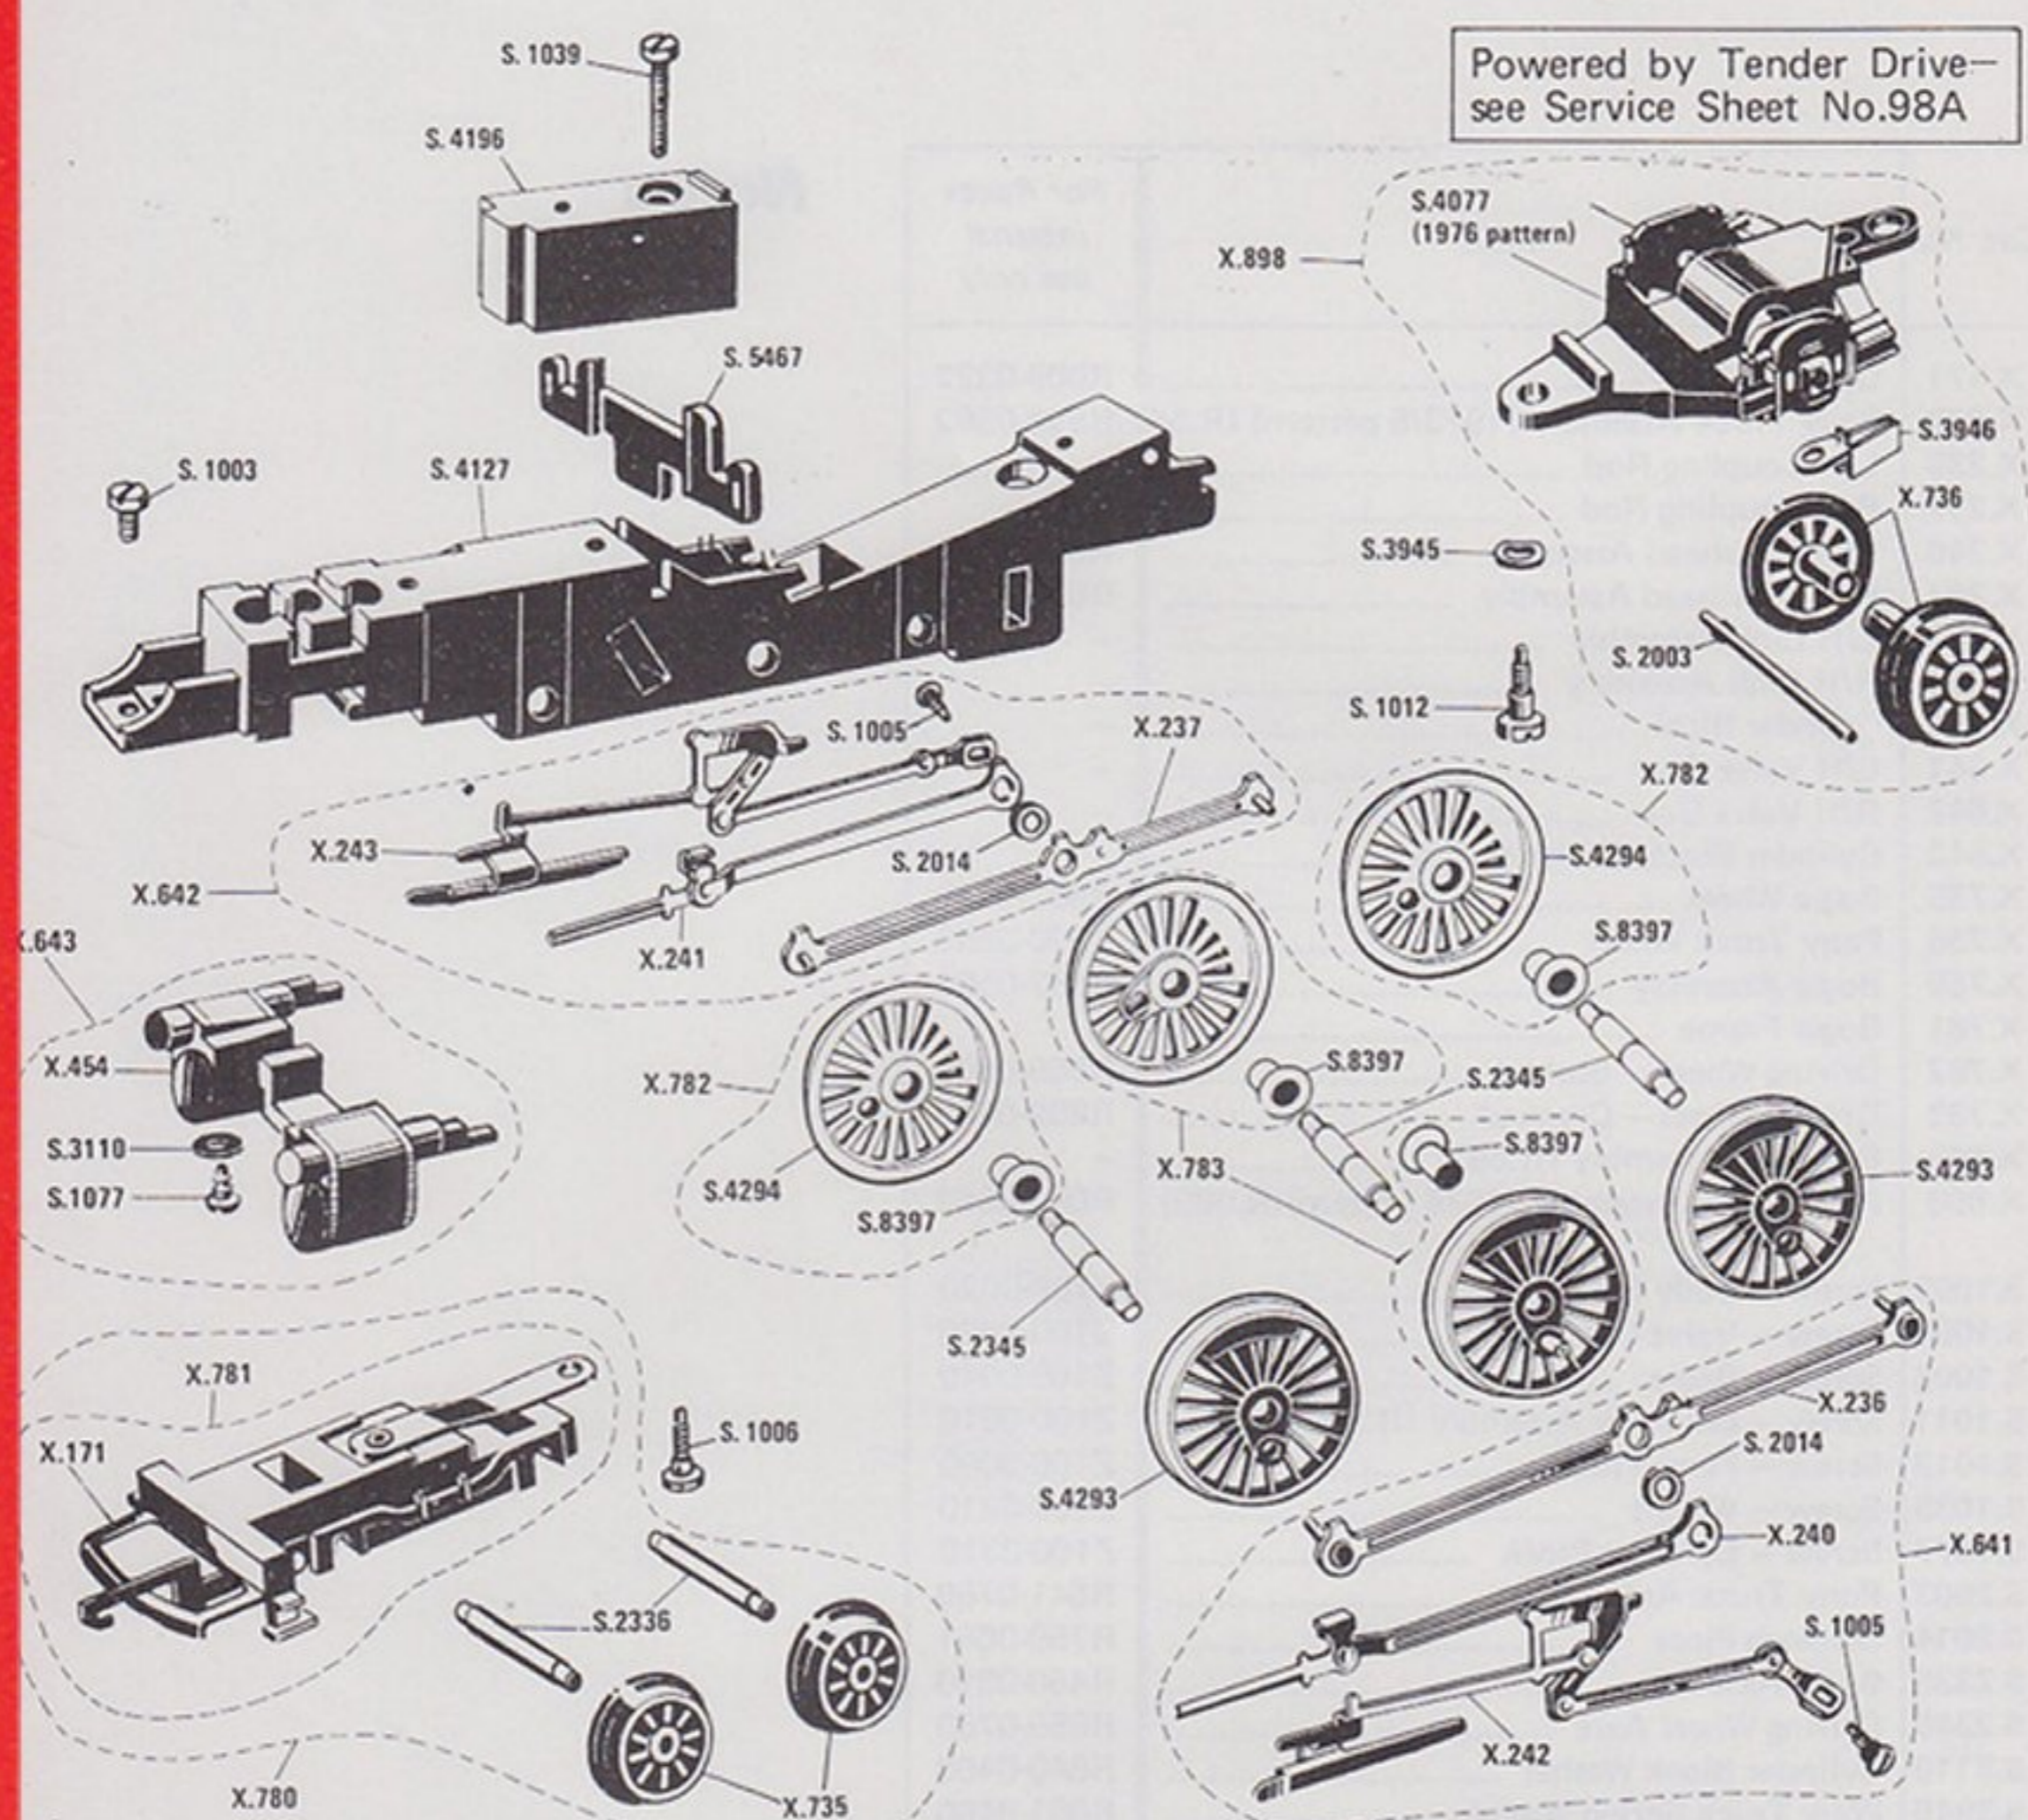

4-6-2 LOCOMOTIVE CHASSIS- R.063, "Britannia"
 as produced from January 1976

Most parts also applicable to R.552.

Powered by Tender Drive—
see Service Sheet No.98A

R.552 Other parts as for R.063 above.

On R.552 the Insulated Driving
Wheels, X.782, are on the opposite
side to R.063 illustrated above.

Pony Truck, X.232, is eyeletted to
Tender Chassis – Whole Assembly: X.866.

Modifications are made to models from time to time. If a spare part is required which does not coincide with the illustration, a full description should be given and, if necessary, a sketch or sample should accompany the order.

ROVEX Service Centre

Albert Street, Ramsgate,
Kent, CT11 9HD, England.

SERVICE SHEET No. 88A
 Issued September 1976
 Supersedes Sheet No.88

List of Parts

4-6-2 LOCOMOTIVE CHASSIS- R.063, "Britannia"

Most parts also applicable to R.552.