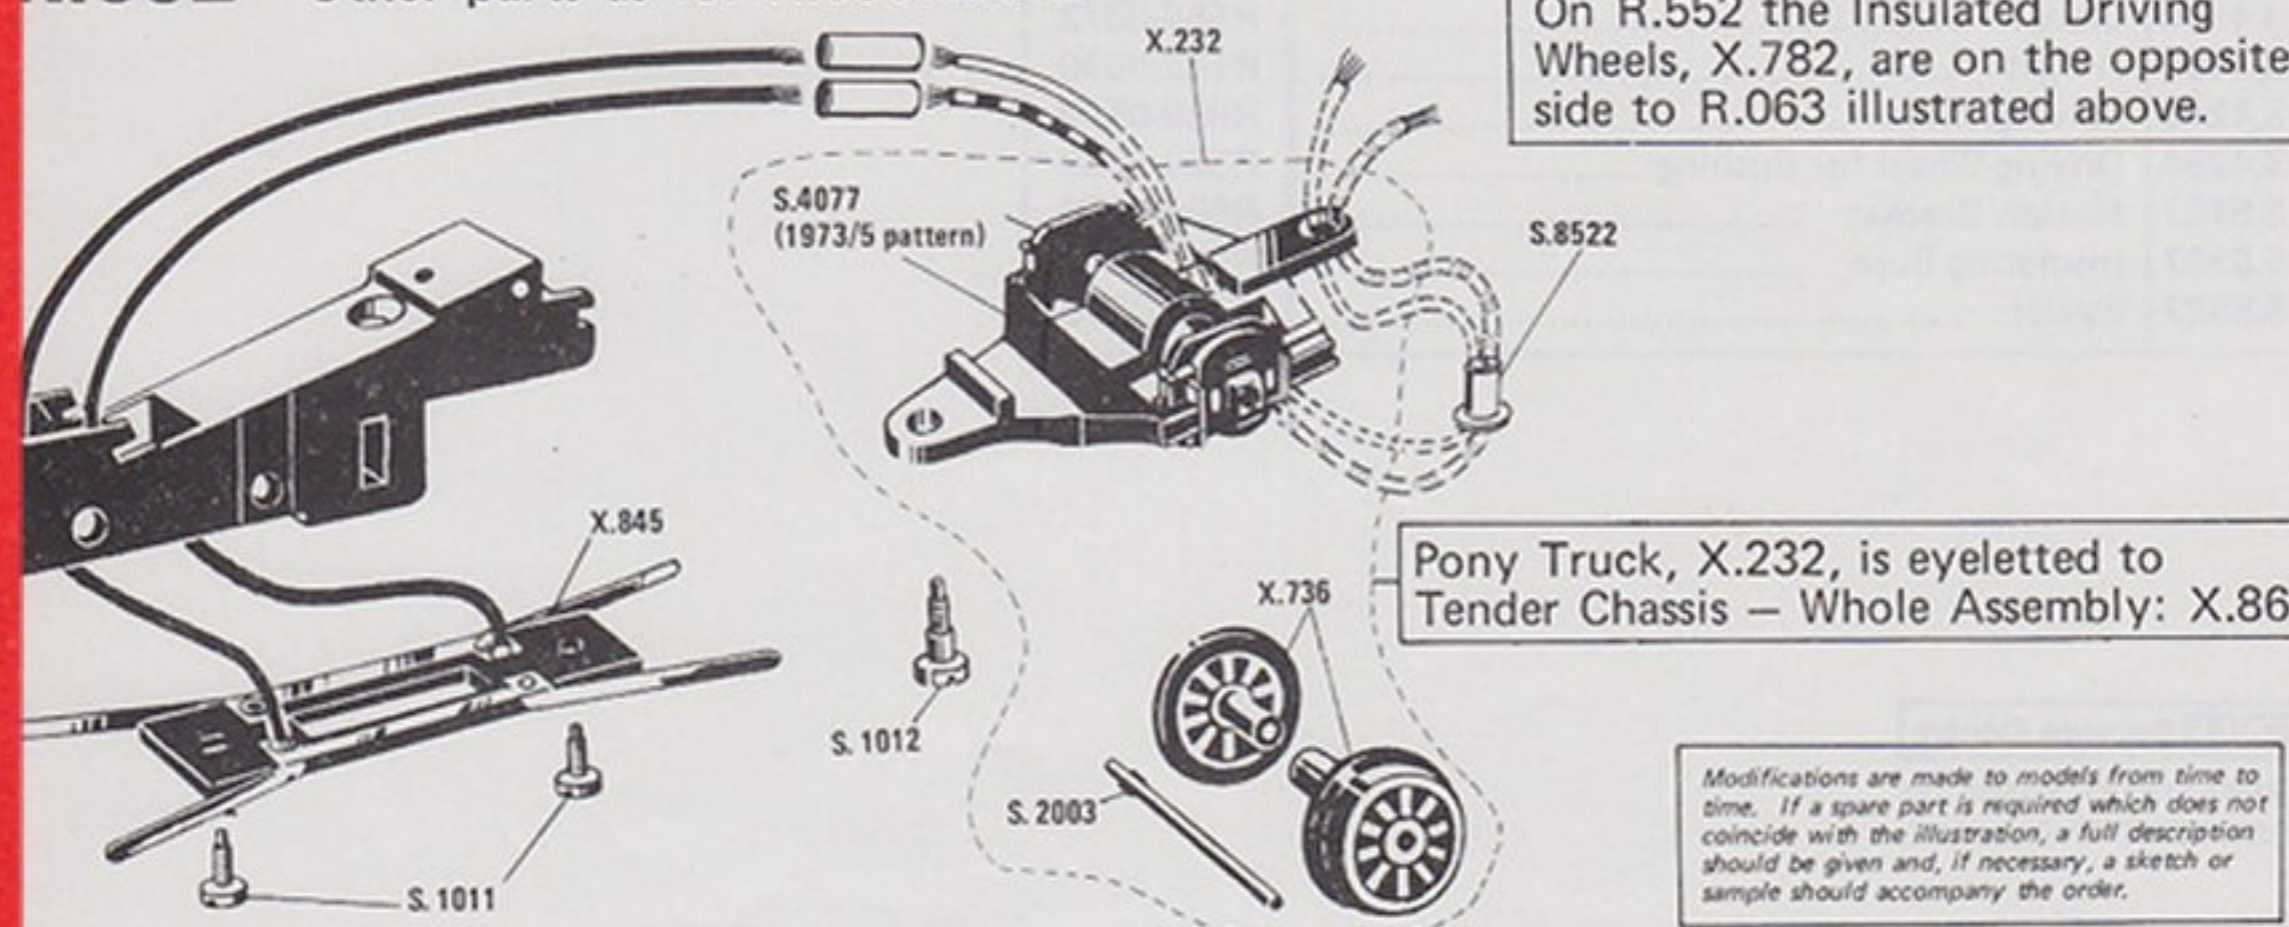

4-6-2 LOCOMOTIVE CHASSIS- R.063, "Britannia"
 as produced from January 1976

Most parts also applicable to R.552.

Powered by Tender Drive—
see Service Sheet No.98A

R.552 Other parts as for R.063 above.

On R.552 the Insulated Driving
Wheels, X.782, are on the opposite
side to R.063 illustrated above.

Pony Truck, X.232, is eyeletted to
Tender Chassis – Whole Assembly: X.866.

Modifications are made to models from time to time. If a spare part is required which does not coincide with the illustration, a full description should be given and, if necessary, a sketch or sample should accompany the order.

ROVEX Service Centre

Albert Street, Ramsgate,
Kent, CT11 9HD, England.

SERVICE SHEET No. 88A
 Issued September 1976
 Supersedes Sheet No.88

List of Parts

4-6-2 LOCOMOTIVE CHASSIS- R.063, "Britannia"

Most parts also applicable to R.552.