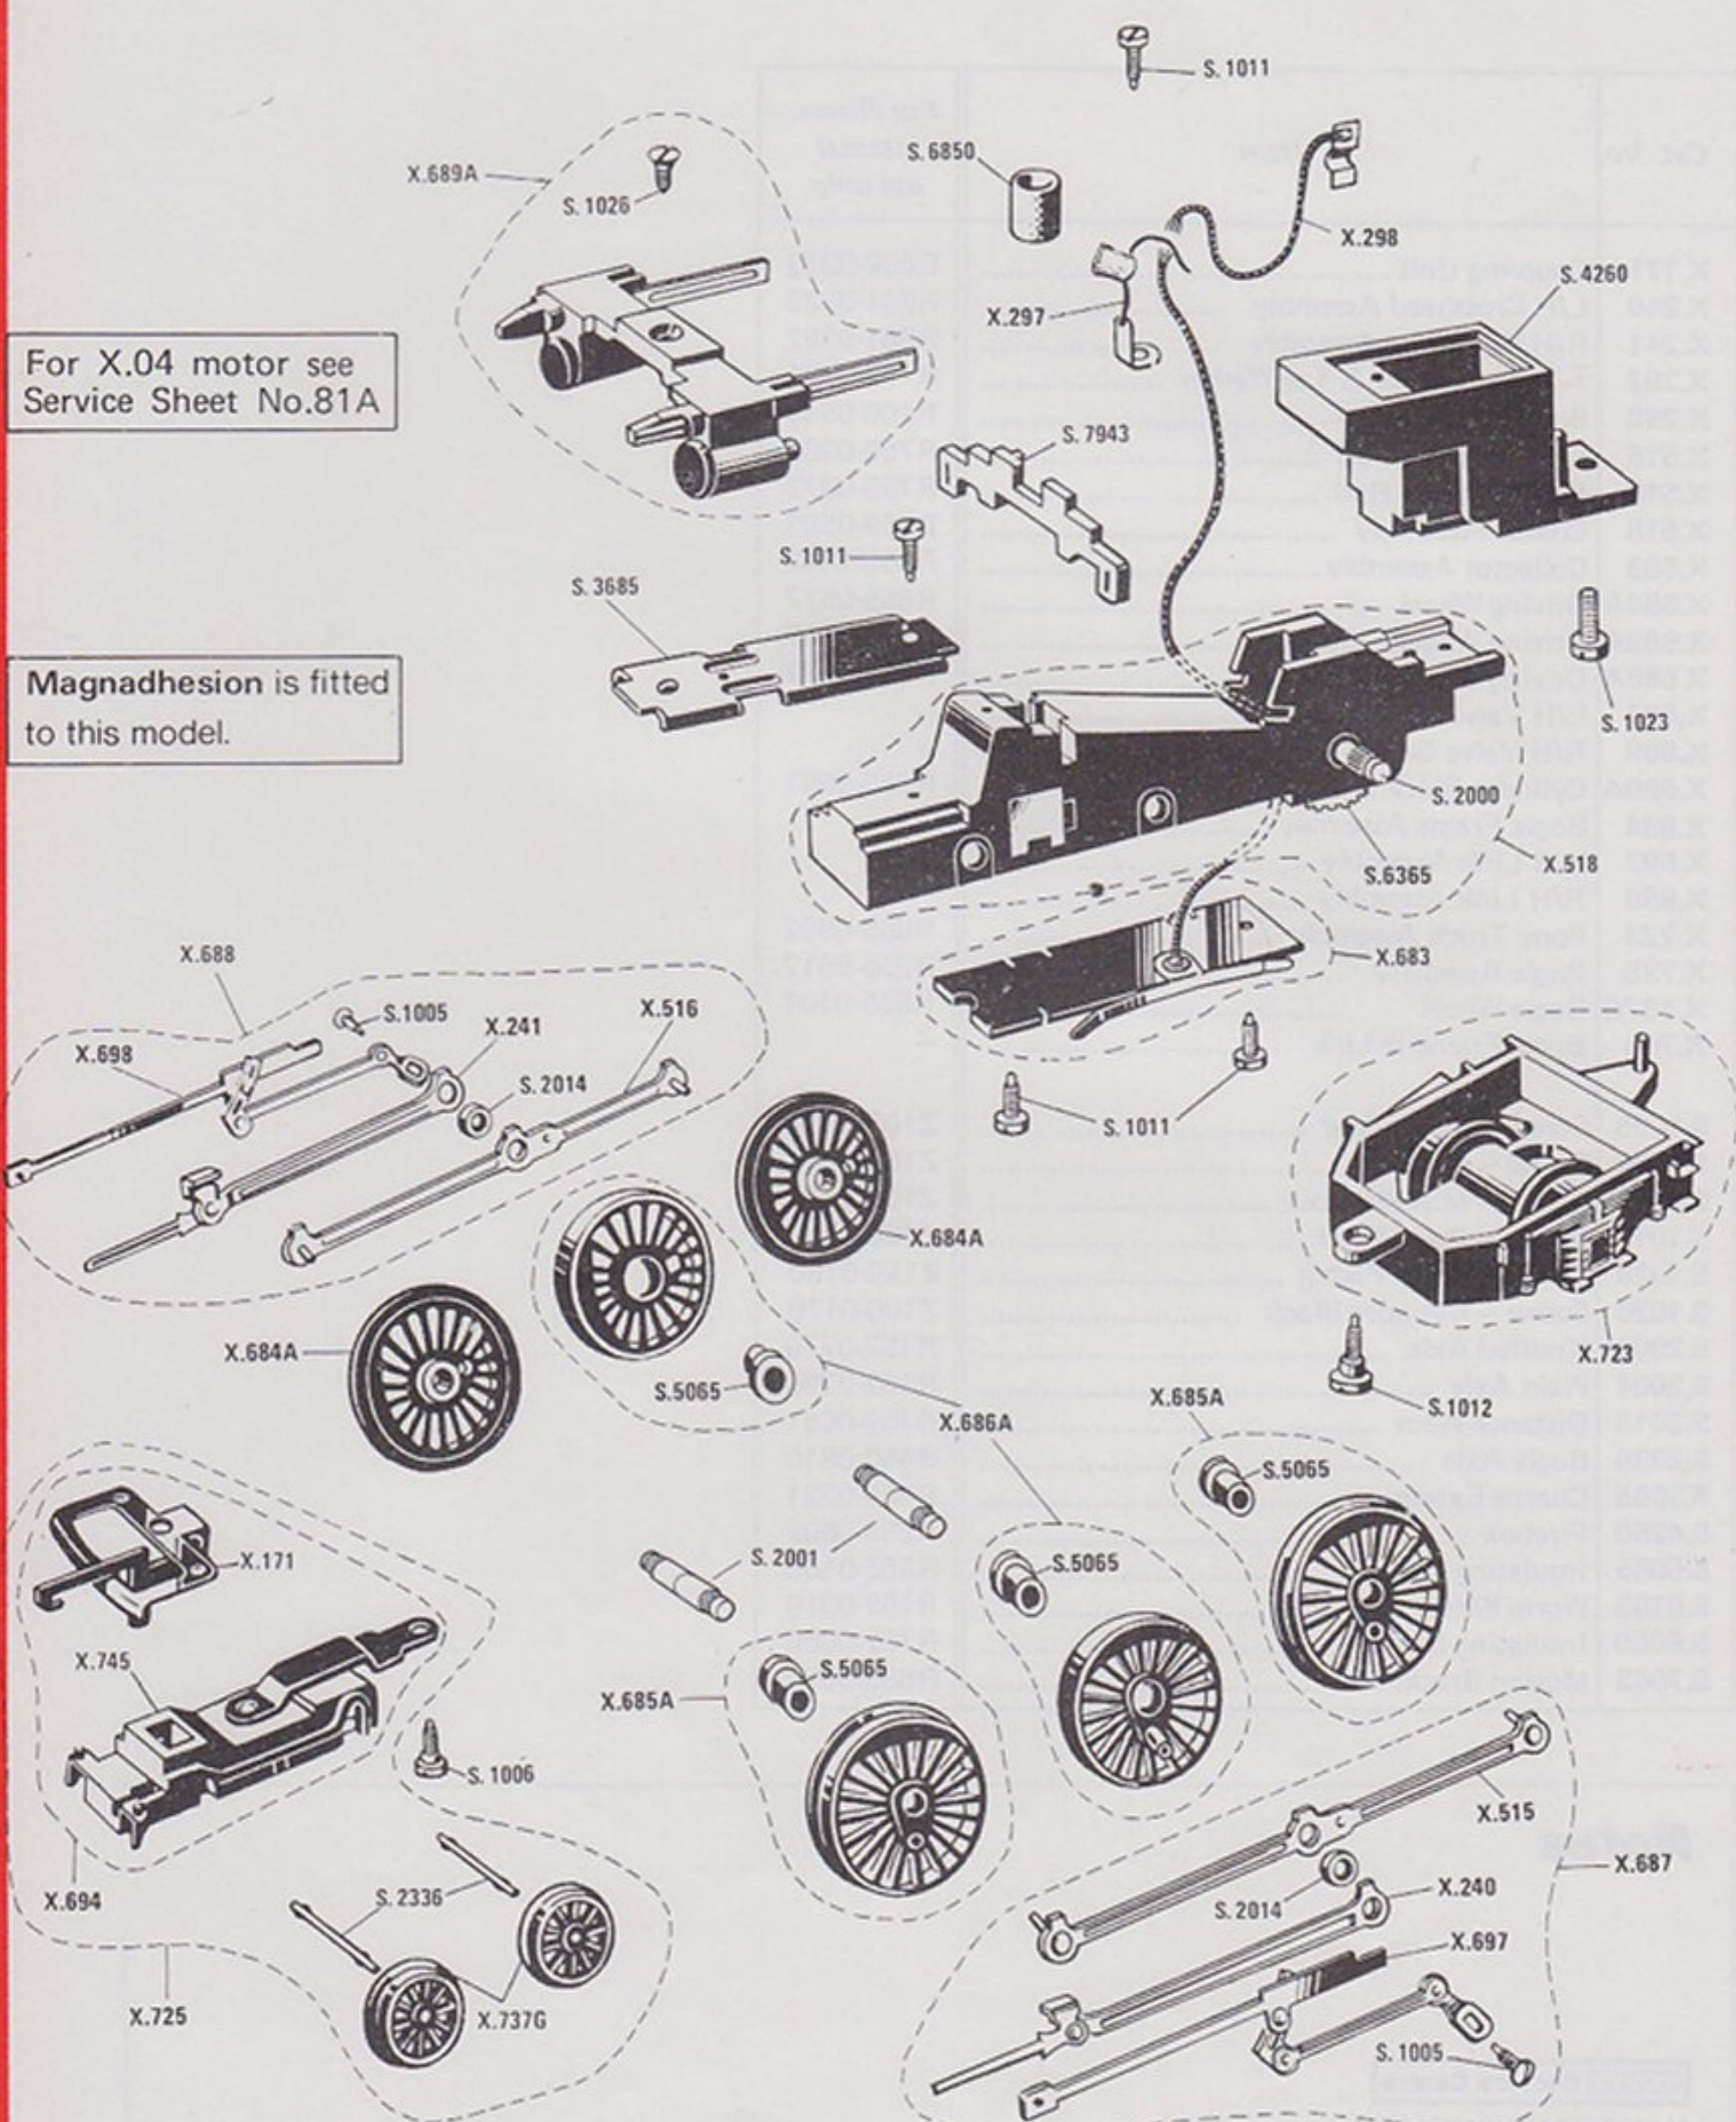

**4-6-2 LOCOMOTIVE CHASSIS- R.855, "Flying Scotsman"**

Most parts also applicable to R.850, R.864 and R.871.

Modifications are made to models from time to time. If a spare part is required which does not coincide with the illustration, a full description should be given and, if necessary, a sketch or sample should accompany the order.

**ROVEX Service Centre**

Albert Street, Ramsgate,  
Kent, CT11 9HD, England.

**SERVICE SHEET No.89A**

Issued September 1976  
Supersedes Sheet No.89

**List of Parts**

**4-6-2 LOCOMOTIVE CHASSIS- R.855, "Flying Scotsman"**