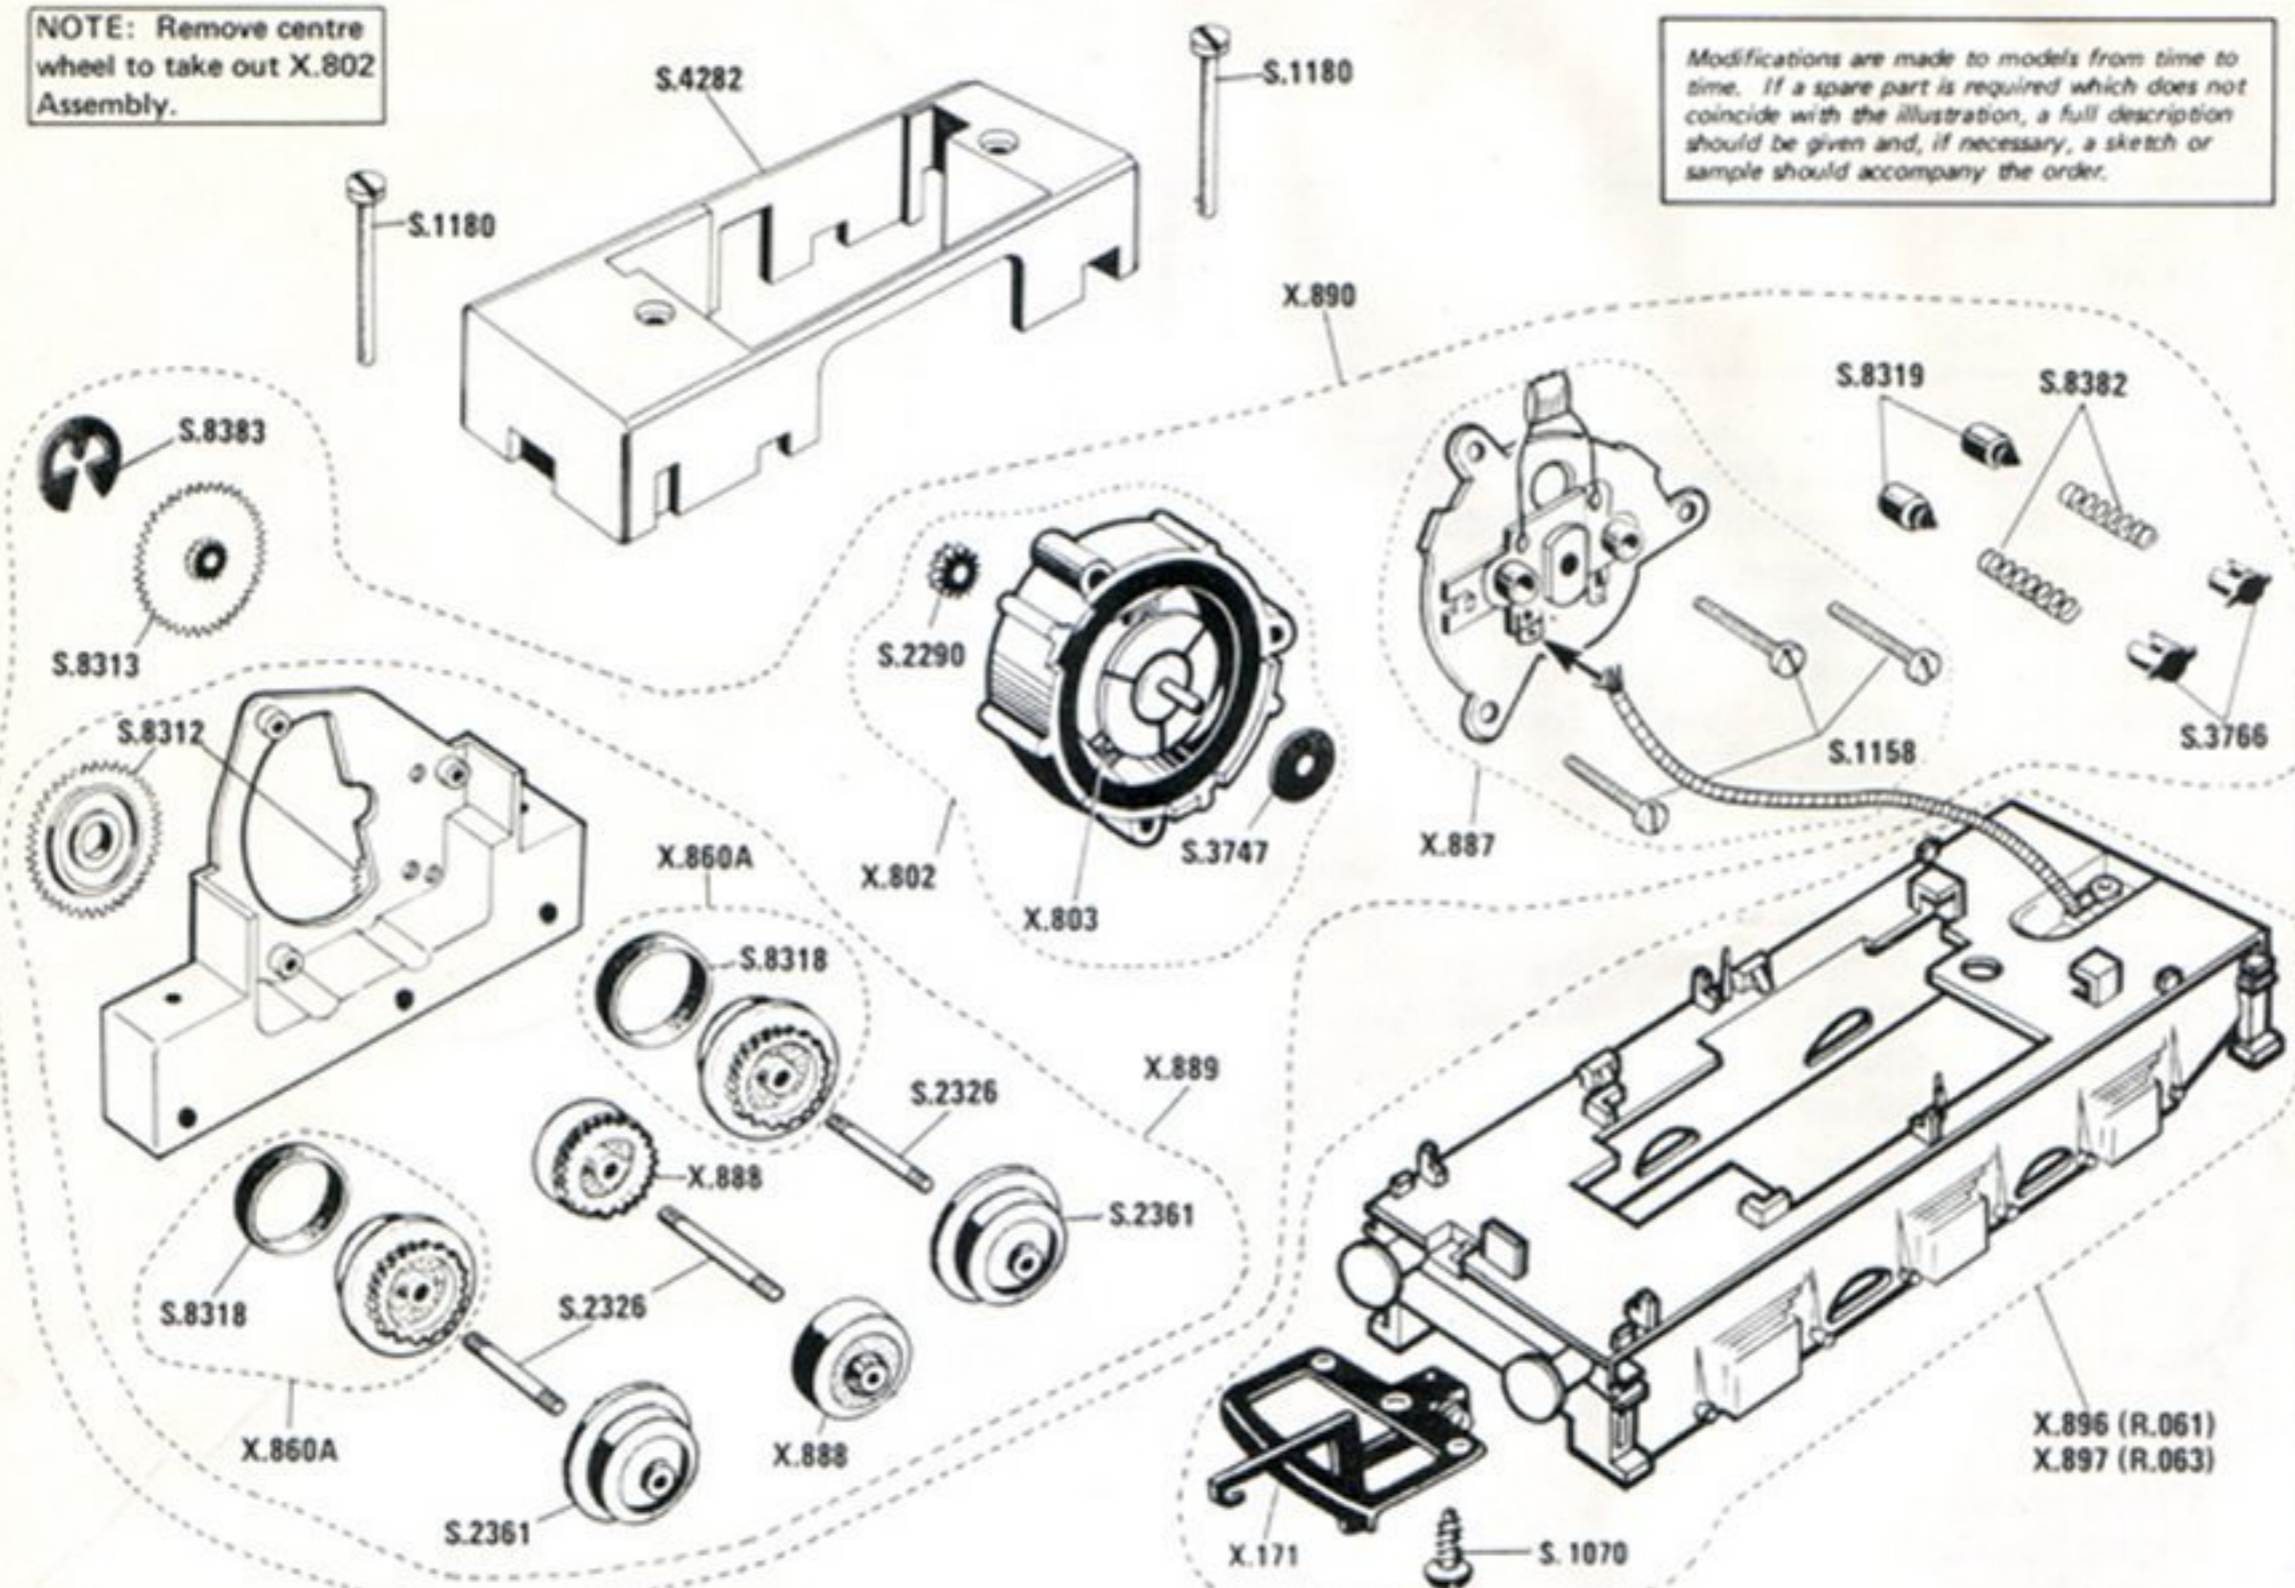

## TENDER DRIVE RING FIELD MOTOR UNIT TYPE 2 as produced from January 1976 Used with R.061 and R.063

NOTE: Remove centre wheel to take out X.802 Assembly.

Modifications are made to models from time to time. If a spare part is required which does not coincide with the illustration, a full description should be given and, if necessary, a sketch or sample should accompany the order.

## TENDER DRIVE RING FIELD MOTOR UNIT Used with earlier R.550, R.552, R.859 and R.861

**ROVEX Service Centre** Albert Street, Ramsgate, Kent, CT11 9HD, England.

**SERVICE SHEET No.98A**  
Issued September 1976  
Supersedes Sheet No.98

## List of Parts