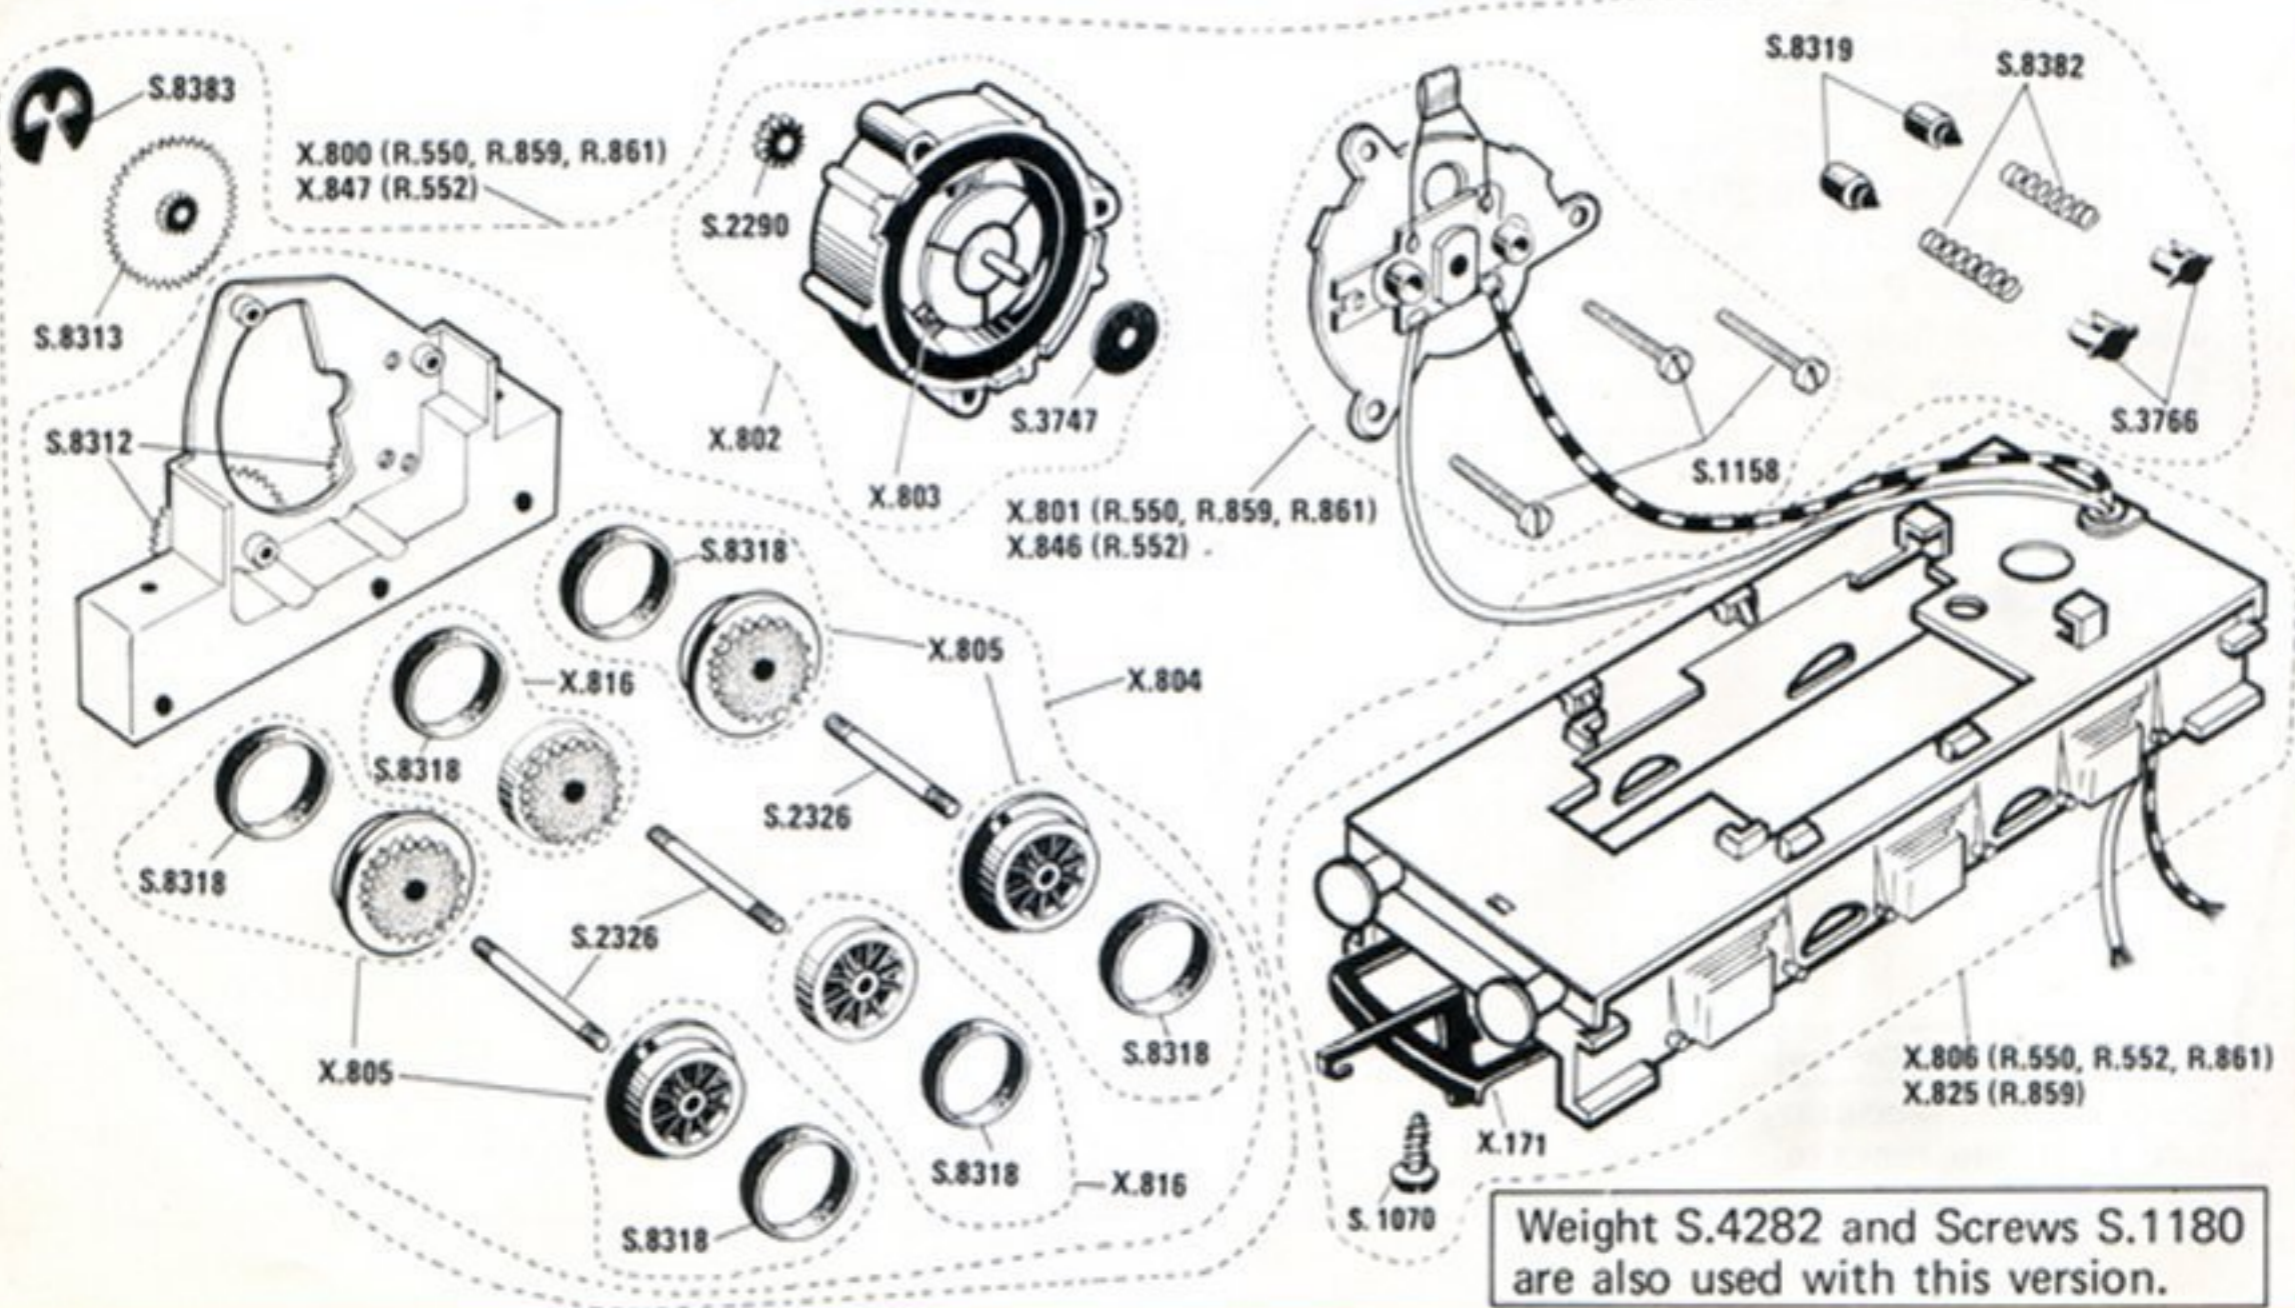

## TENDER DRIVE RING FIELD MOTOR UNIT TYPE 2 as produced from January 1976 Used with R.061 and R.063

NOTE: Remove centre wheel to take out X.802 Assembly.

Modifications are made to models from time to time. If a spare part is required which does not coincide with the illustration, a full description should be given and, if necessary, a sketch or sample should accompany the order.

## TENDER DRIVE RING FIELD MOTOR UNIT Used with earlier R.550, R.552, R.859 and R.861

**ROVEX Service Centre** Albert Street, Ramsgate, Kent, CT11 9HD, England.

**SERVICE SHEET No.98A**  
Issued September 1976  
Supersedes Sheet No.98

## List of Parts