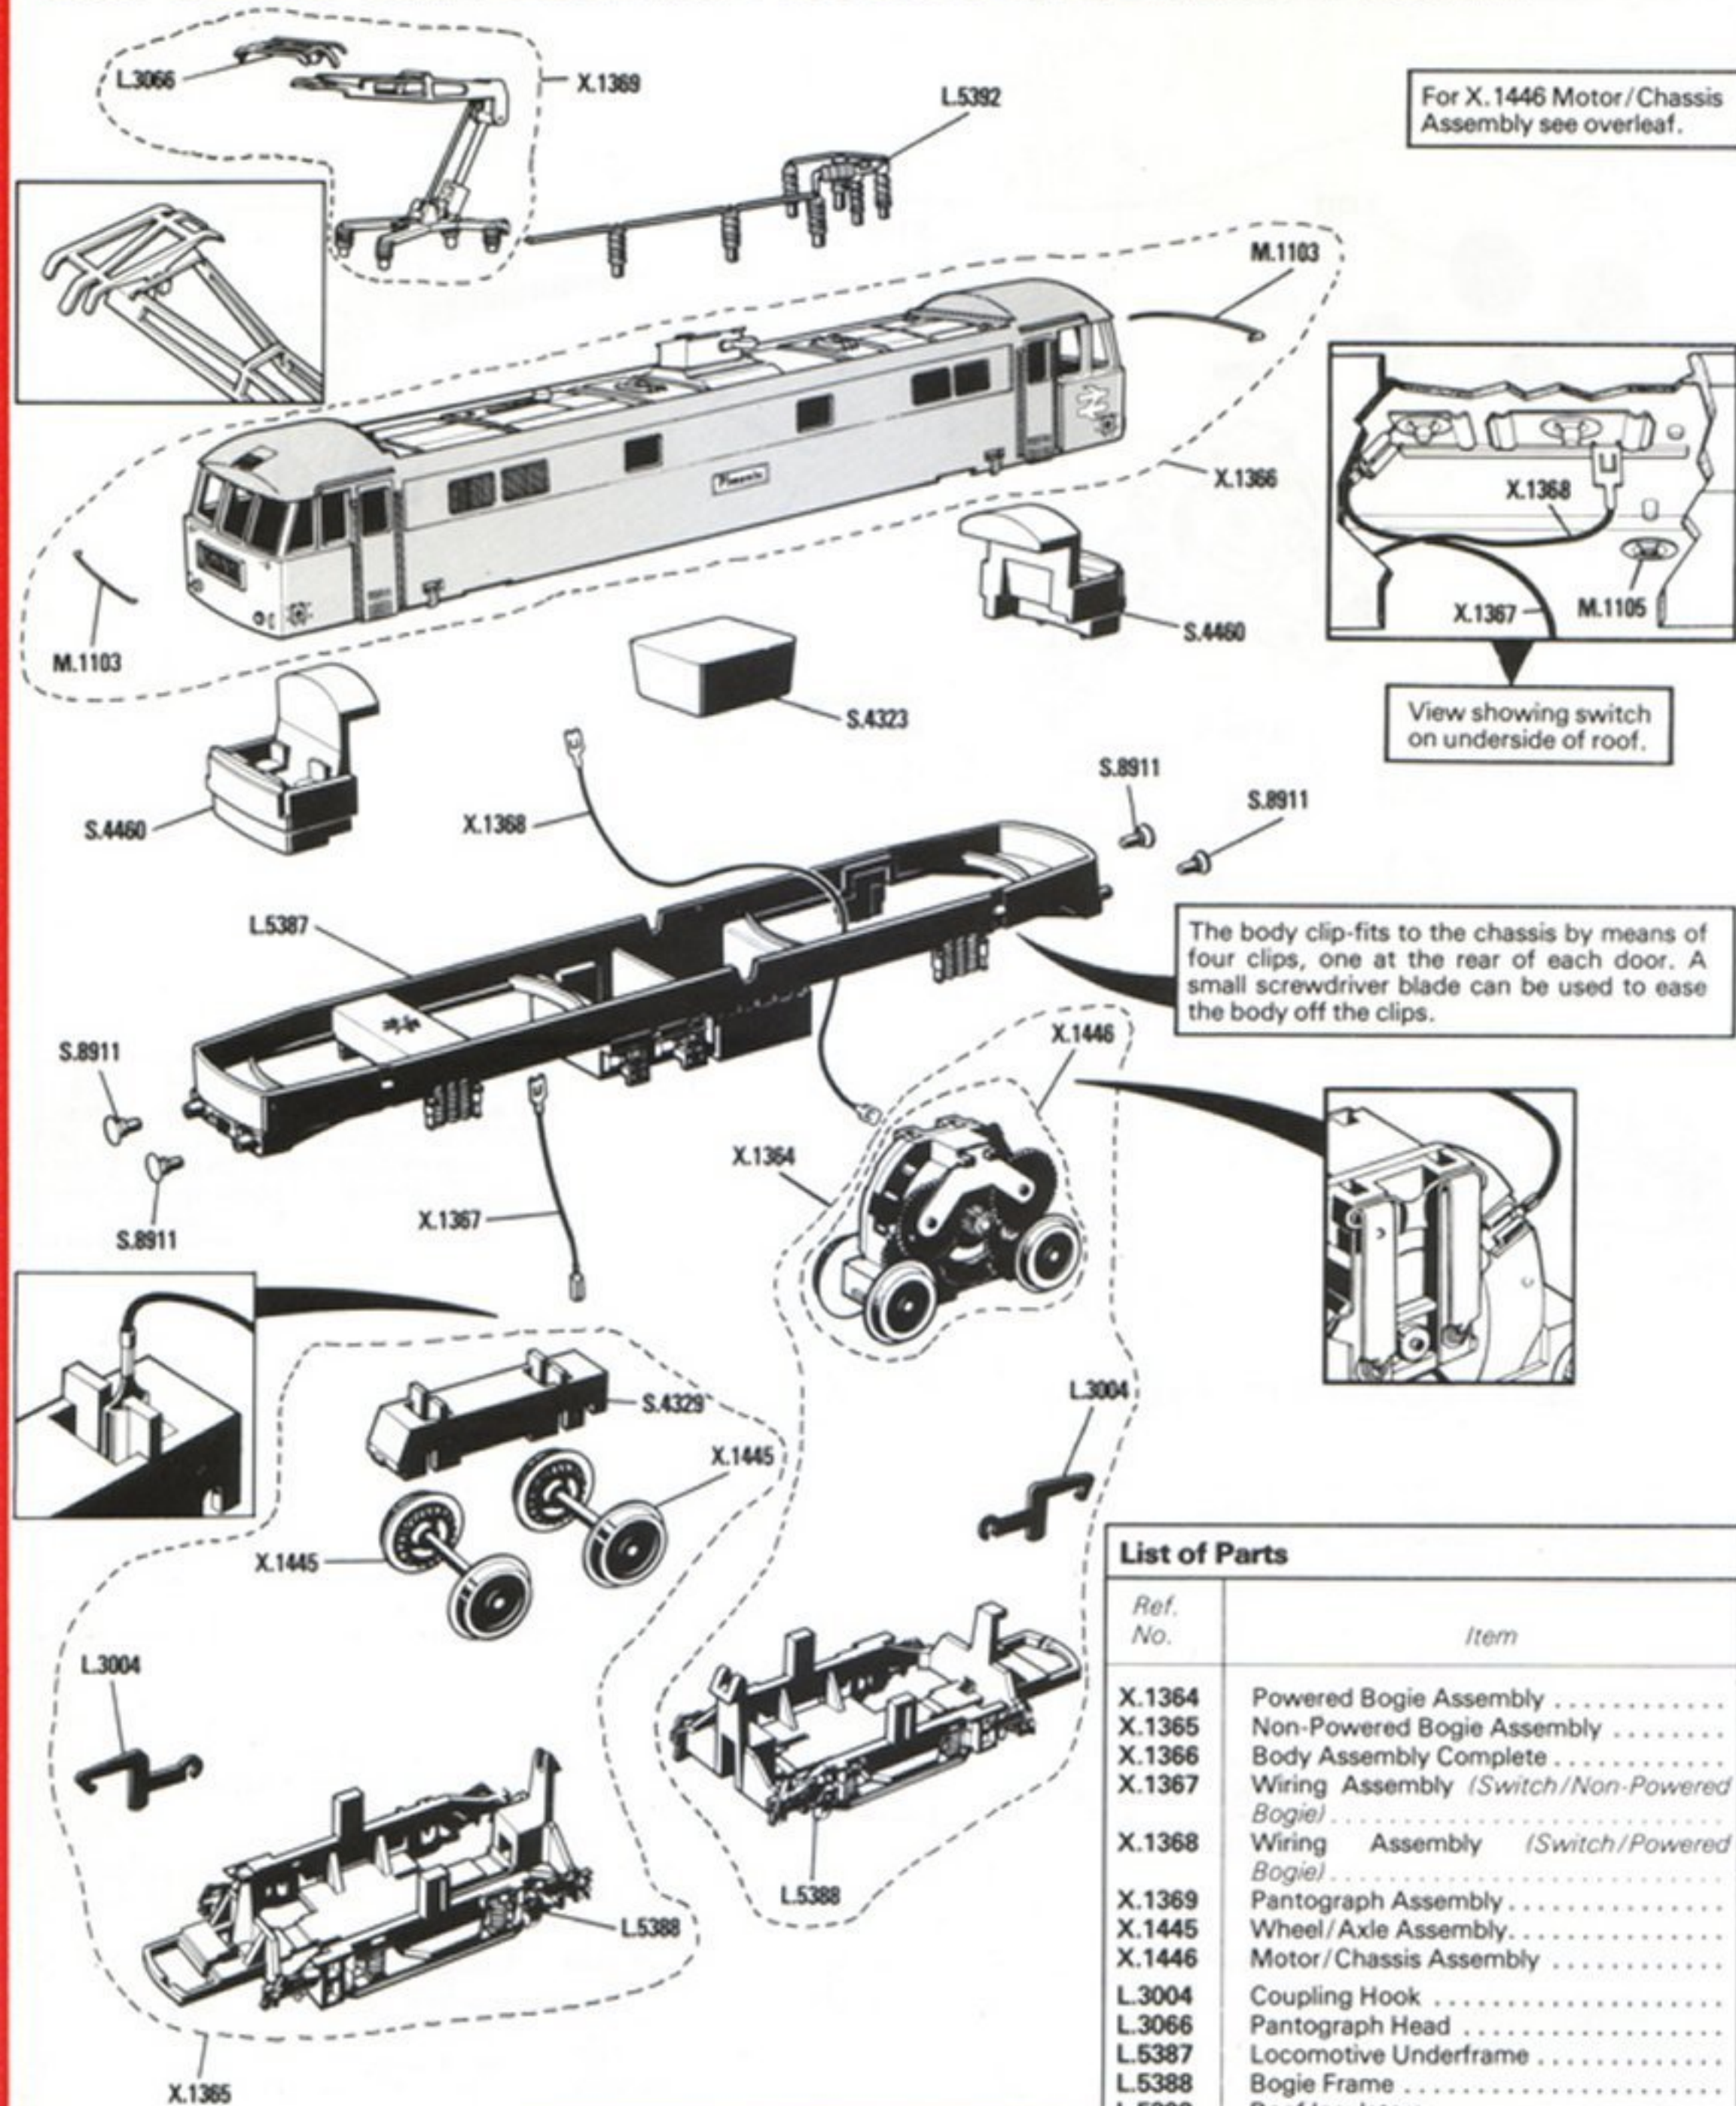

B.R. CLASS 86/2 ELECTRIC LOCOMOTIVE—R.360 "Phoenix"

Modifications are made to models from time to time. If a spare part is required which does not coincide with the illustration, a full description should be given and, if necessary, a sketch or sample should accompany the order.

If Zero 1 operation is to be used all current collection should be from the track rails. The connections to the roof switch will not be required. Disconnect wire lead X.1367 at both ends and remove it then connect lead X.1368 directly onto the non-powered bogie chassis S.4329.

Ref. No.	Item
X.1364	Powered Bogie Assembly
X.1365	Non-Powered Bogie Assembly
X.1366	Body Assembly Complete
X.1367	Wiring Assembly (Switch/Non-Powered Bogie)
X.1368	Wiring Assembly (Switch/Powered Bogie)
X.1369	Pantograph Assembly
X.1445	Wheel/Axle Assembly
X.1446	Motor/Chassis Assembly
L.3004	Coupling Hook
L.3066	Pantograph Head
L.5387	Locomotive Underframe
L.5388	Bogie Frame
L.5392	Roof Insulators
M.1103	Handrail
M.1105	Retaining Clip—Pantograph
S.4323	Weight
S.4329	Chassis—Non-Powered Bogie
S.4460	Cab Interior
S.8911	Buffer—Round Head

Ref. No.	Item
X.803	Armature Assembly
X.929	Brush Retaining Arm Assembly
X.1142	Wheel—Insulated
X.1144	Wheel—Insulated/Tyred
X.1193	Wire Lead Assembly
X.1445	Wheel/Axle Assembly
X.1446	Motor/Chassis Assembly
M.1144	Traction Tyre
S.2290	Spur Gear—11 Tooth
S.2326	Axle
S.3968	Gear Retainer
S.4329	Chassis—Non-Powered Bogie
S.4404	Wheel—All Metal
S.5230	Suppressor
S.8313	Spur Gear—40/10 Tooth
S.8319	Carbon Brush
S.8382	Brush Spring
S.9634	Spur Gear—28 Tooth