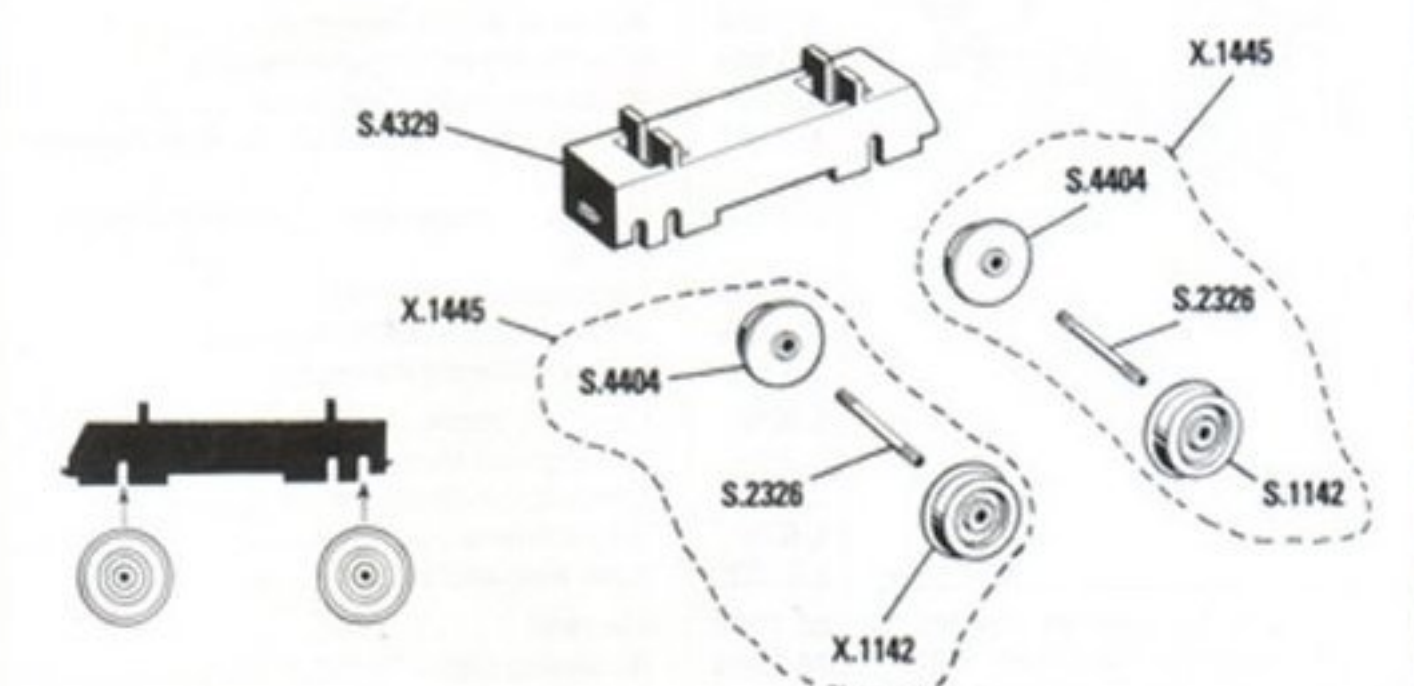

Modifications are made to models from time to time. If a spare part is required which does not coincide with the illustration, a full description should be given and, if necessary, a sketch or sample should accompany the order.

Ref. No.	Item
X.803	Armature Assembly
X.929	Brush Retaining Arm Assembly
X.1142	Wheel—Insulated
X.1144	Wheel—Insulated/Tyred
X.1193	Wire Lead Assembly
X.1445	Wheel/Axle Assembly
X.1446	Motor/Chassis Assembly
M.1144	Traction Tyre
S.2290	Spur Gear—11 Tooth
S.2326	Axle
S.3968	Gear Retainer
S.4329	Chassis—Non-Powered Bogie
S.4404	Wheel—All Metal
S.5230	Suppressor
S.8313	Spur Gear—40/10 Tooth
S.8319	Carbon Brush
S.8382	Brush Spring
S.9634	Spur Gear—28 Tooth