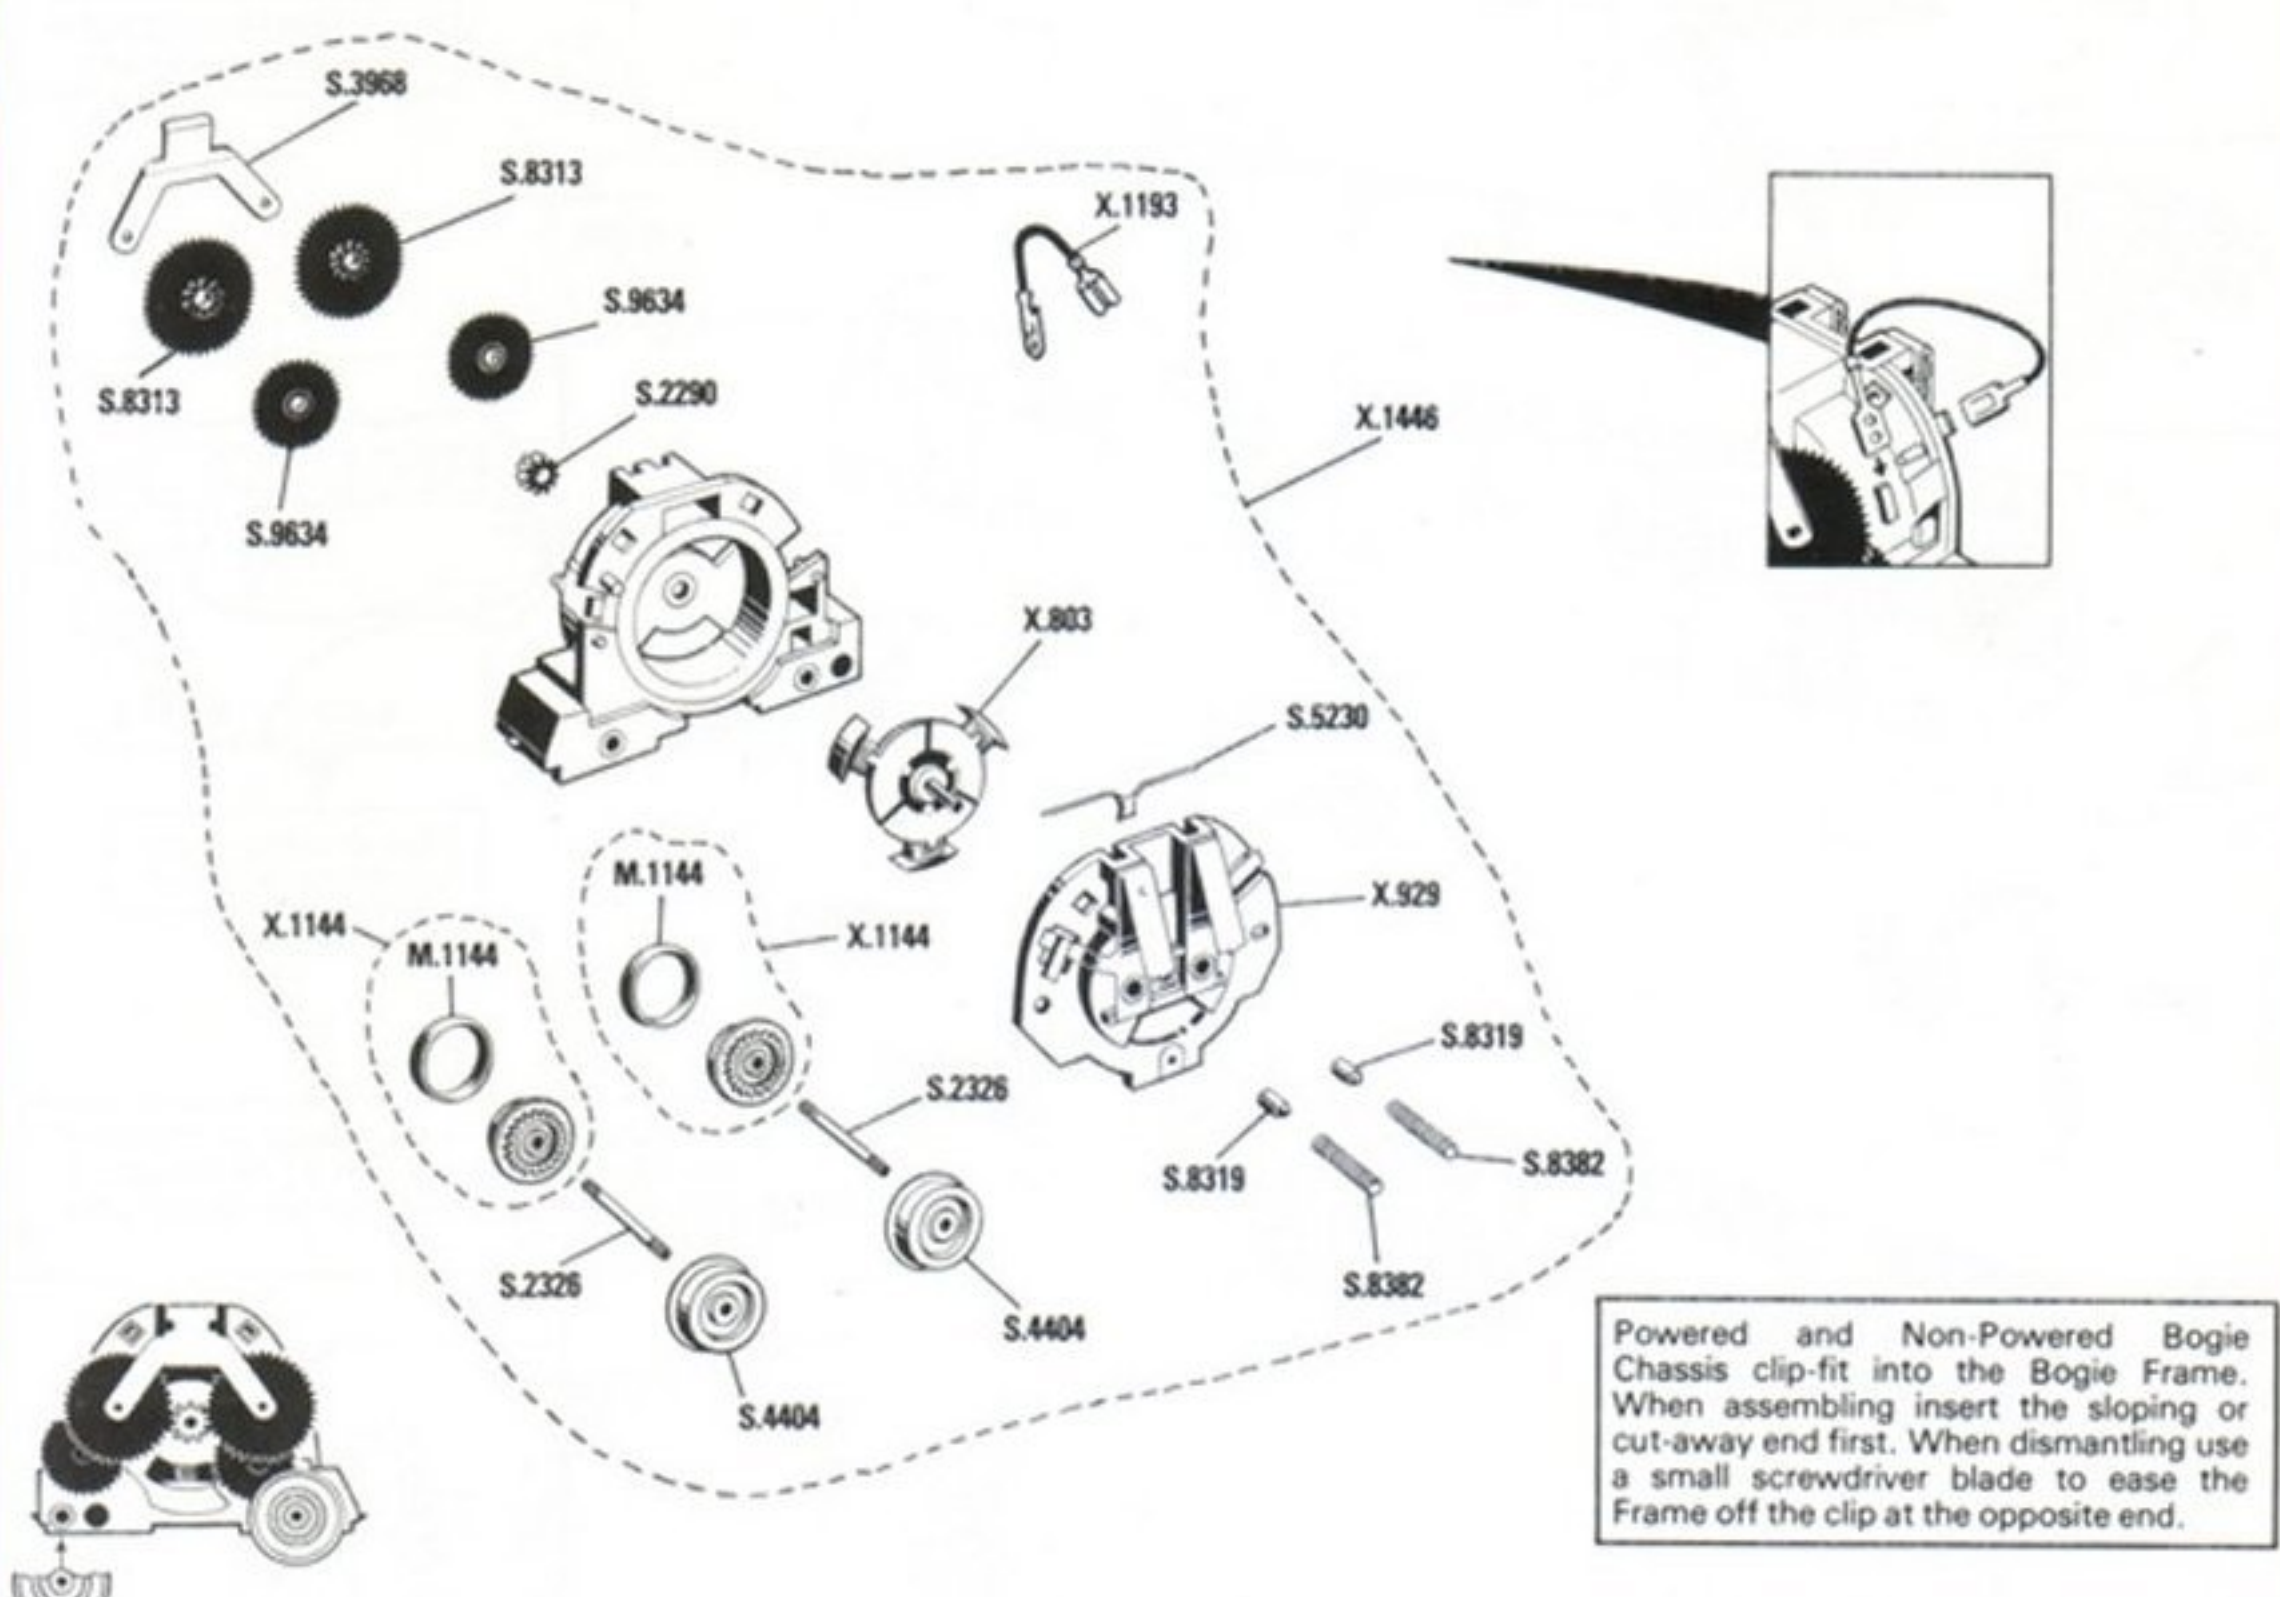

4-WHEEL POWERED BOGIE X.1446— For Class 86/2

4-WHEEL NON-POWERED BOGIE— For Class 86/2

When assembling the non-powered bogie ensure that the insulated wheels (shaded) are on the correct side.