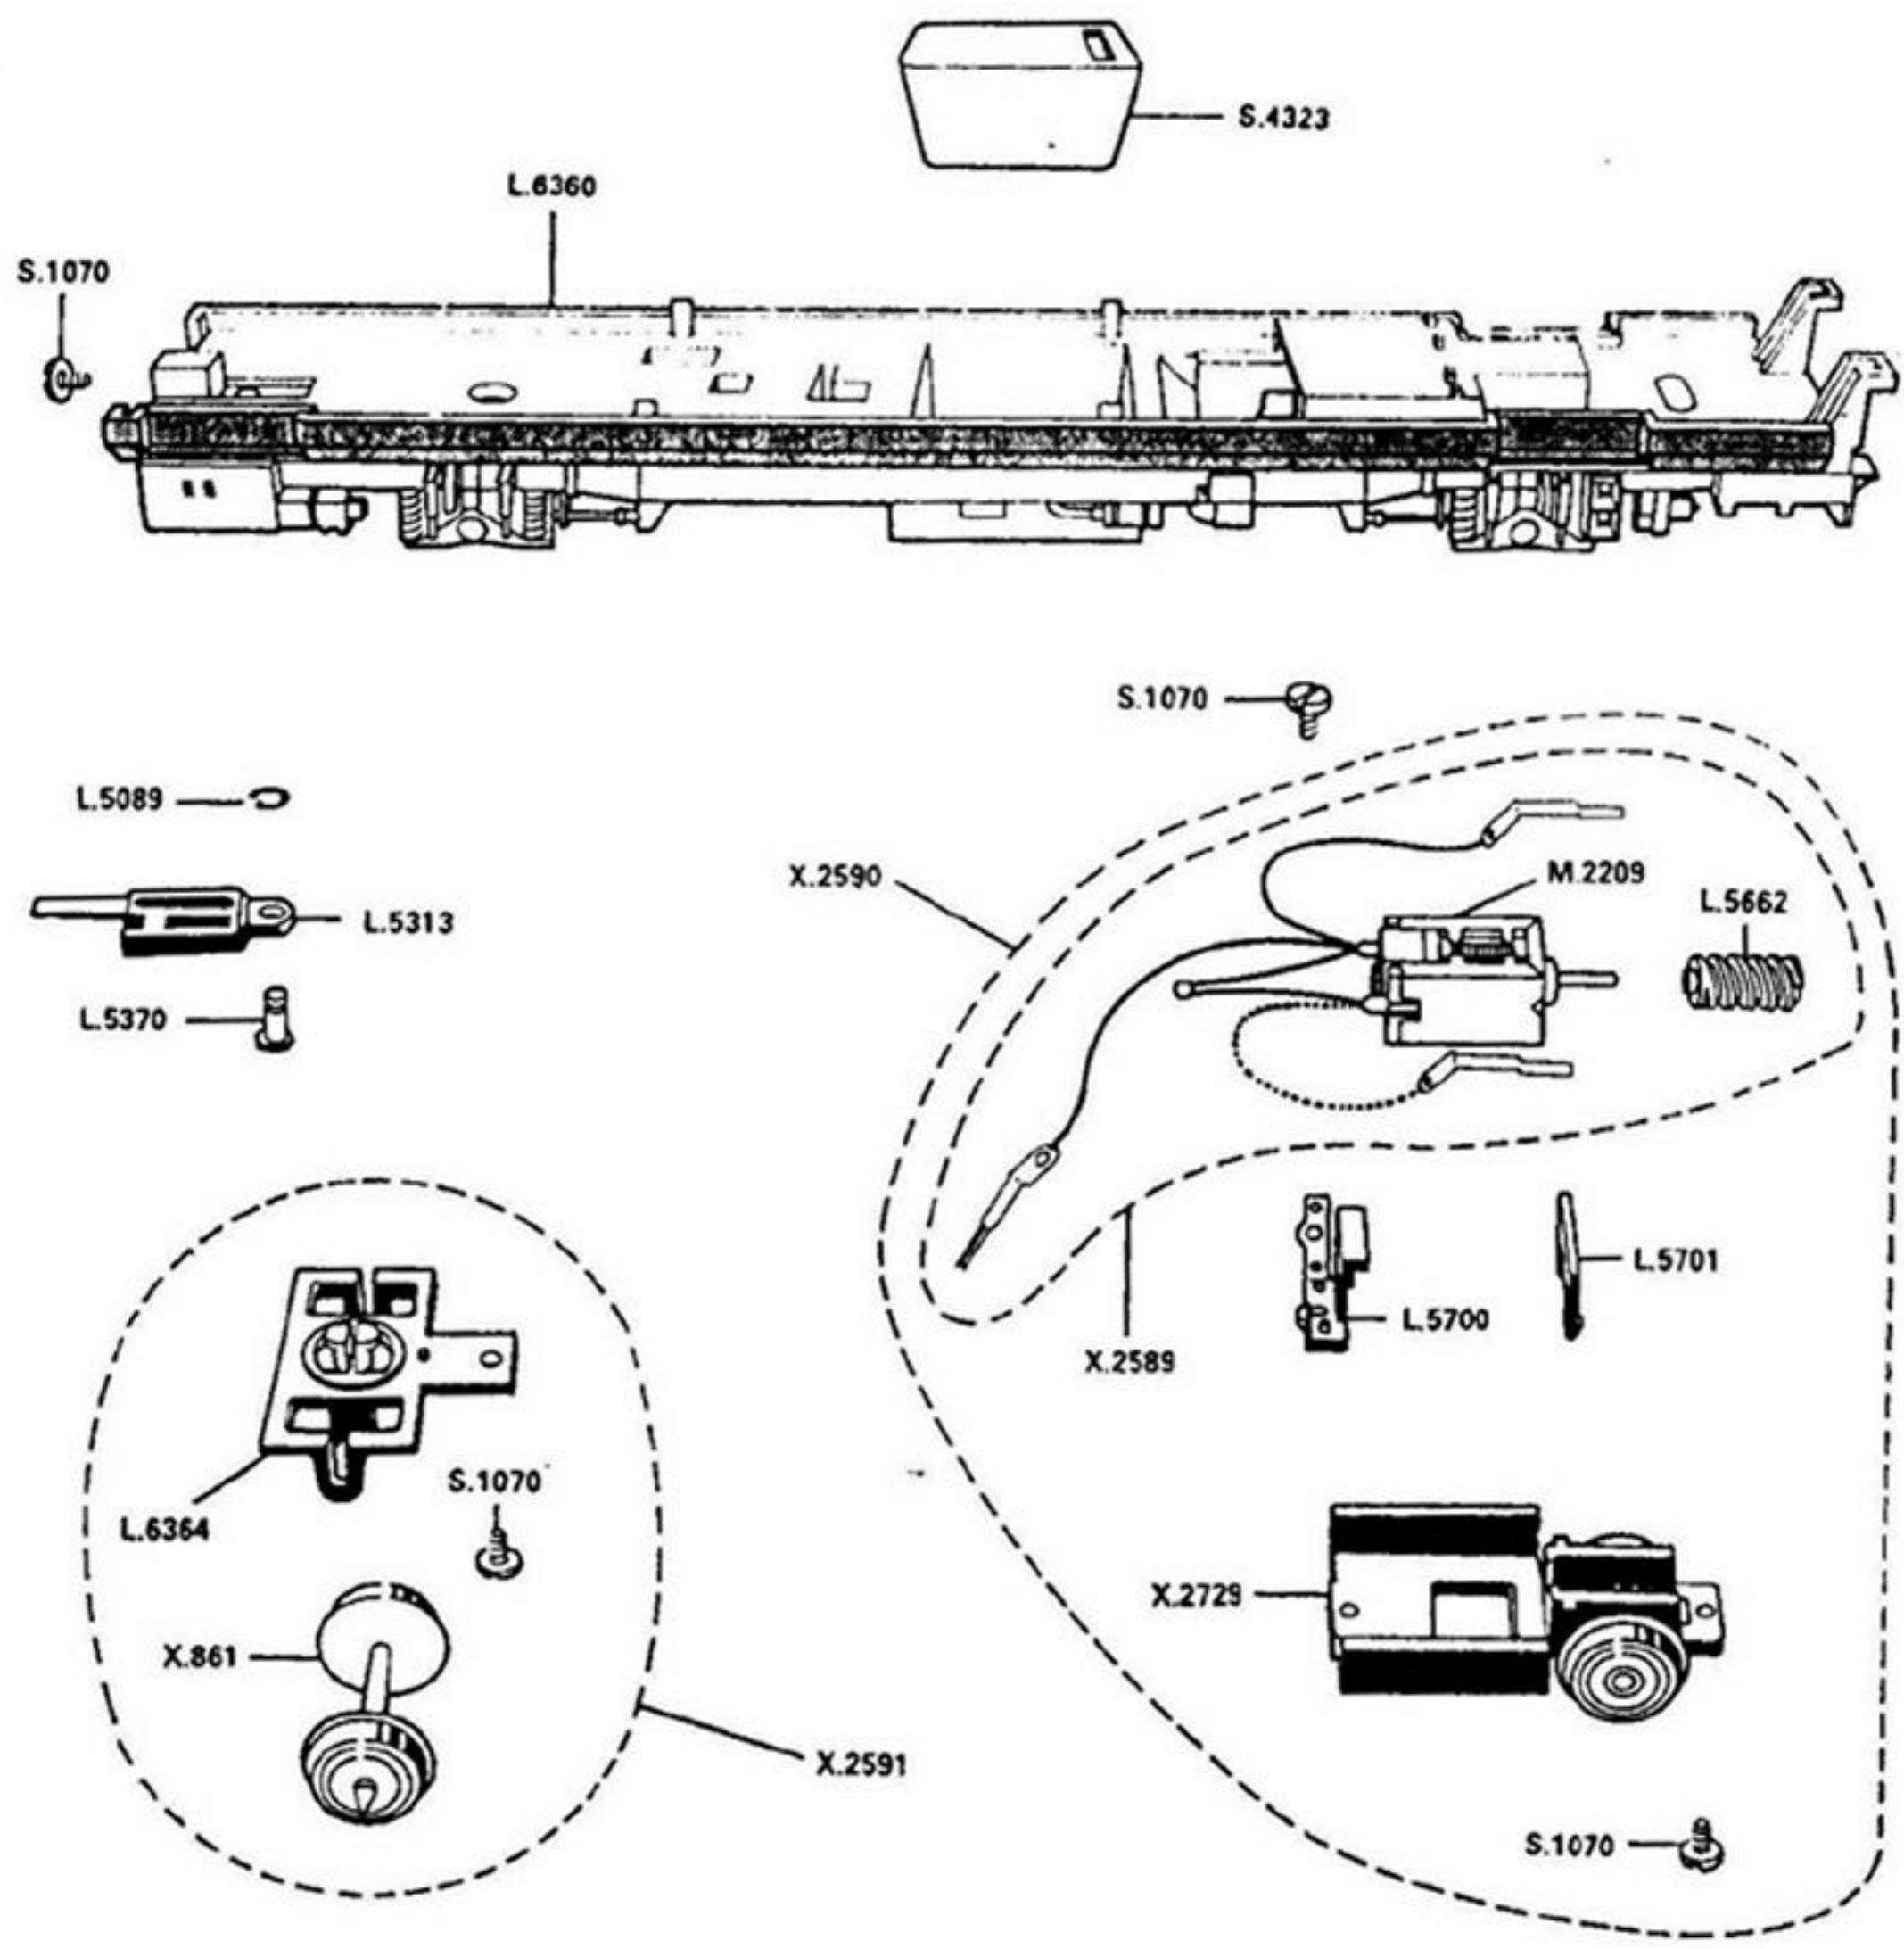

CLASS 142 PACER TWIN RAILBUS

List of Parts			
Ref. No.	Item	Ref. No.	Item
X.861	Wheel Assembly.....	L.5662	Worm Gear.....
X.2589	Motor with Harness.....	L.5700	Motor Retainer—Rear
X.2590	Power Bogie.....	L.5701	Motor Retainer—Front.....
X.2591	Pivot Bogie	L.6360	Chassis.....
X.2729	Motor Frame Assembly.....	L.6364	Pivot Bogie Frame
L.5089	Retaining Clip.....	M.2209	Motor only.....
L.5313	Coupling	S.1070	Screw.....
L.5370	Pivot Pin.....	S.4323	Weight