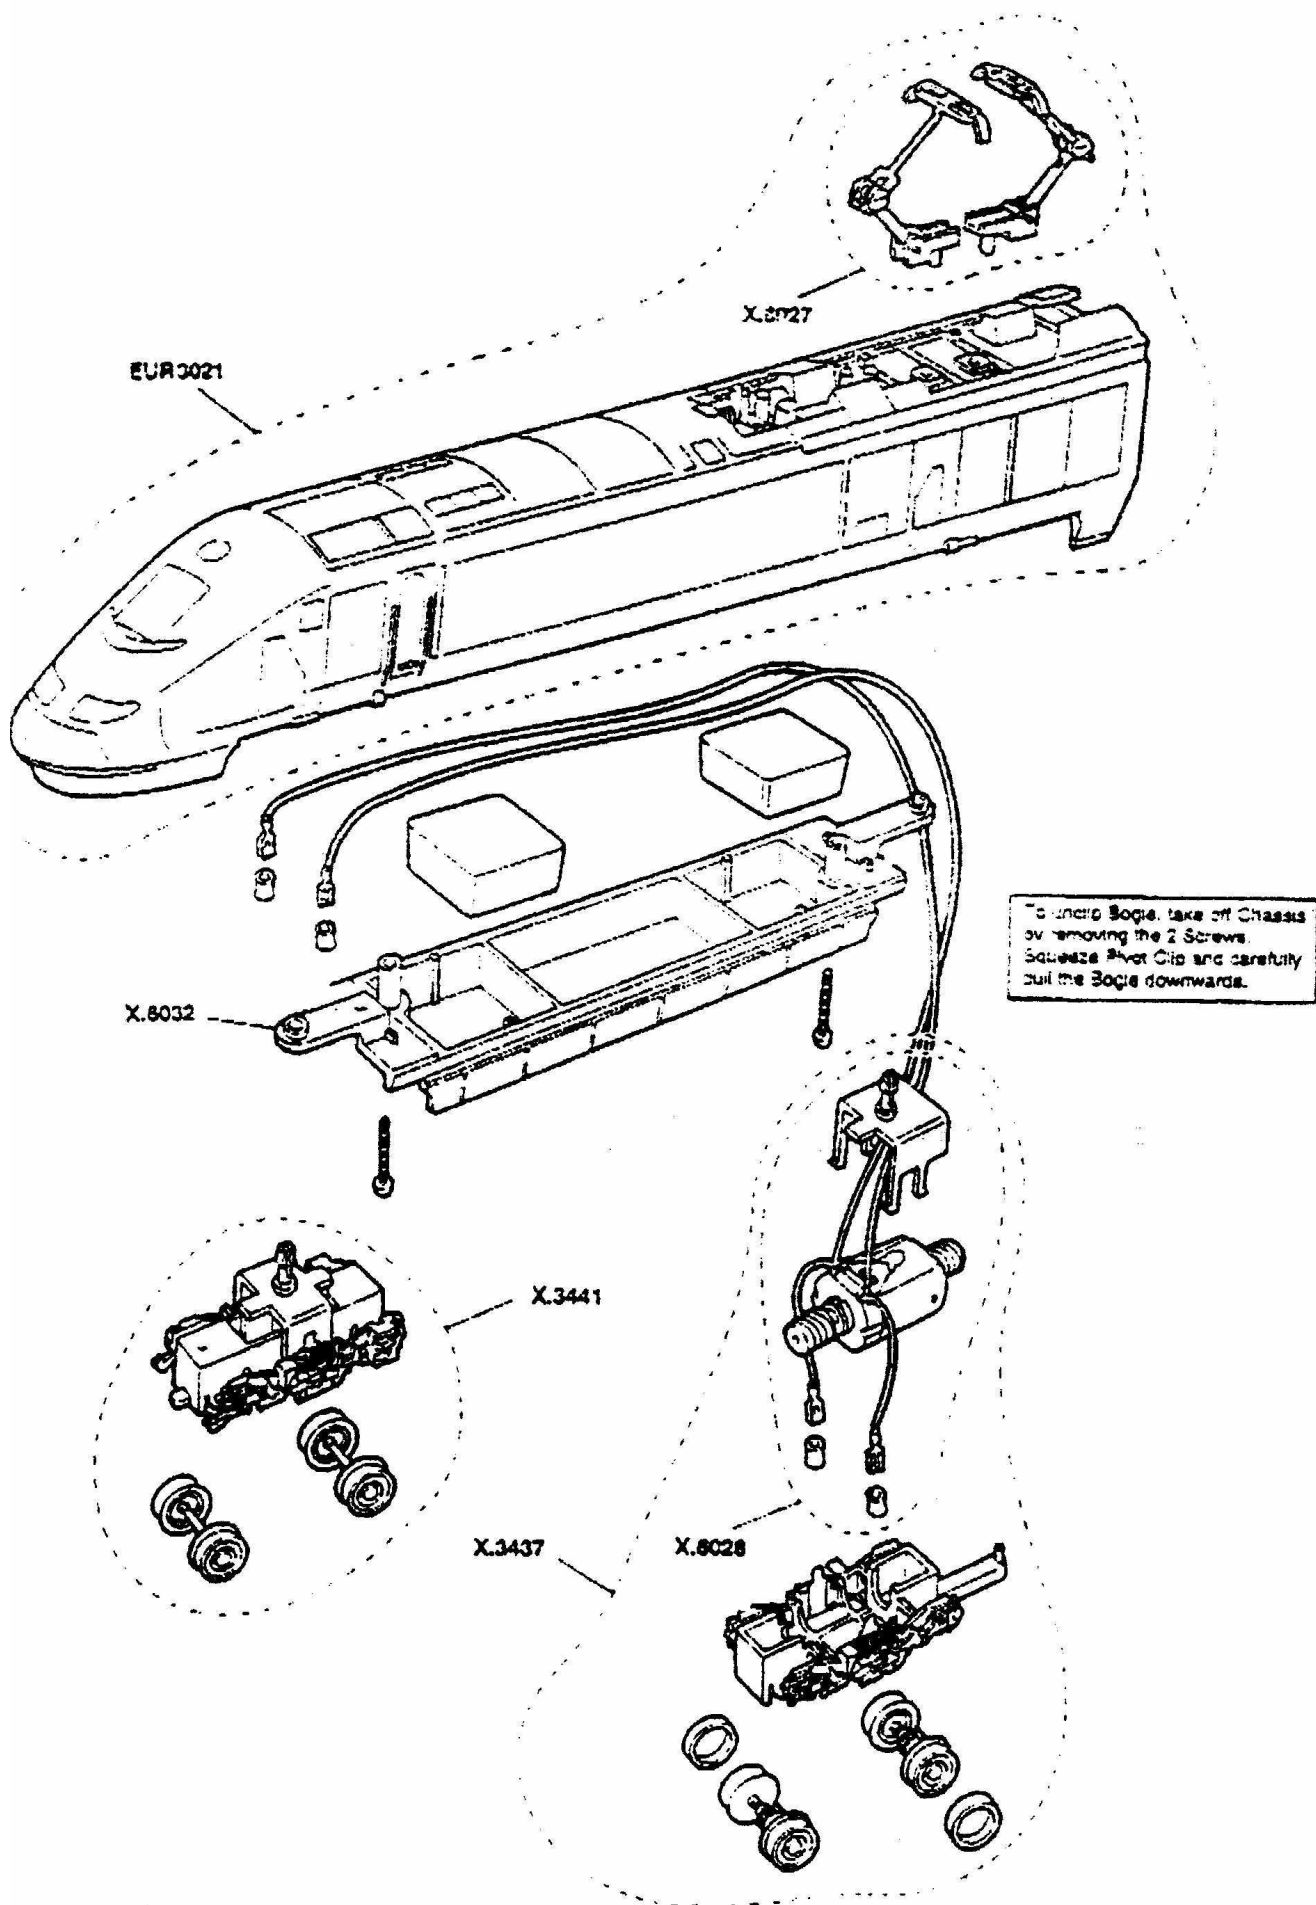

## CLASS 373 EUROSTAR DRIVING MOTOR CAR 00 SCALE

**CLASS 373 EUROSTAR DRIVING MOTOR CAR**

List of Spare Parts		
<i>Ref. No.</i>	<i>Item</i>	<i>Spare Pack</i>
EUR3021	Body Assembly Complete	1
X.6027	Pantographs "A" and "B"	1 of each
X.6032	Underframe and Screws	1 & 2 Screws
X.3441	Front Bogie Complete	1
X.3437	Power Bogie Complete	1
X.6028	Motor, Harness and Retainer	1 of each
X.6029	Complete Set of Wheel/Axle Assemblies	2 for Front Bogie & 2 for Power Bogie
X.6030	Neoprene Tyres	4
	Dummy Car - Not Illustrated	
X.3446	Front Bogie Complete	1
X.3447	Rear Bogie Complete	1
	Coach - Not Illustrated	
X.3450	Complete Articulated Connecting Coach Bogie with Corridor	1
X.6031	Coach Bogie, Corridor End, Bogie Clip and Cam Plate	1 of each