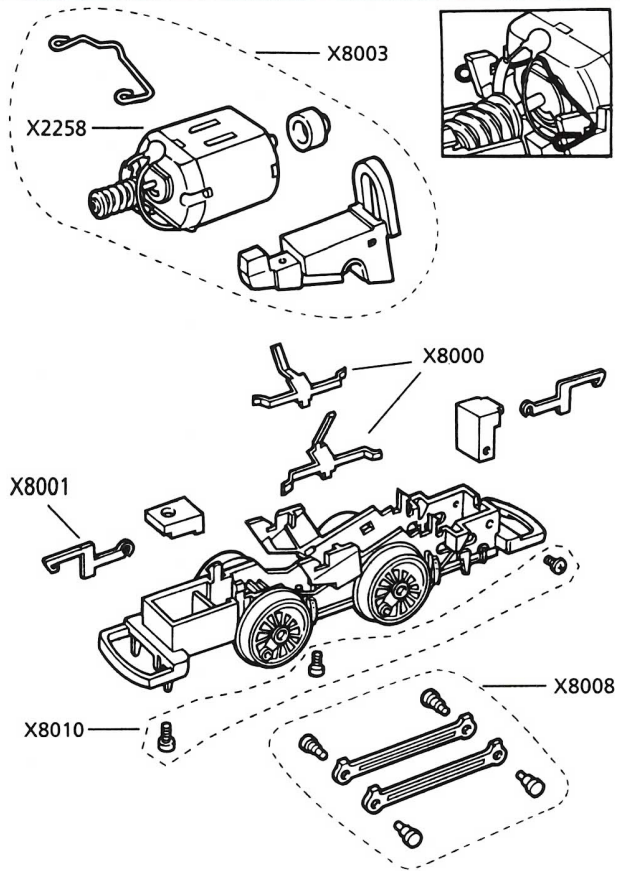

## X2930 CHASSIS ASSEMBLY

## LIST OF PARTS

Ref. No.	Description	Spares Pack
X.2930	Chassis Assembly Complete – black wheels	1
X.2930RD	Chassis Assembly Complete – red wheels	1
X.2972	Chassis Assembly Complete – black wheels	1
X.2972RD	Chassis Assembly Complete – red wheels	1
X.2259	Chassis Assembly Complete – black wheels	1
X.2258	Motor and Worm	1
X.8000	Collectors	pair
X.8001	Coupling Hook	4
X.8002	Coupling rods, crossheads & pins	set
X.8003	Motor, motor chassis, bracket & retainer	set
X.8008	Coupling rods & pins	set
X.8010	Screws	set
X.8004	WORM/WORM WHEEL	