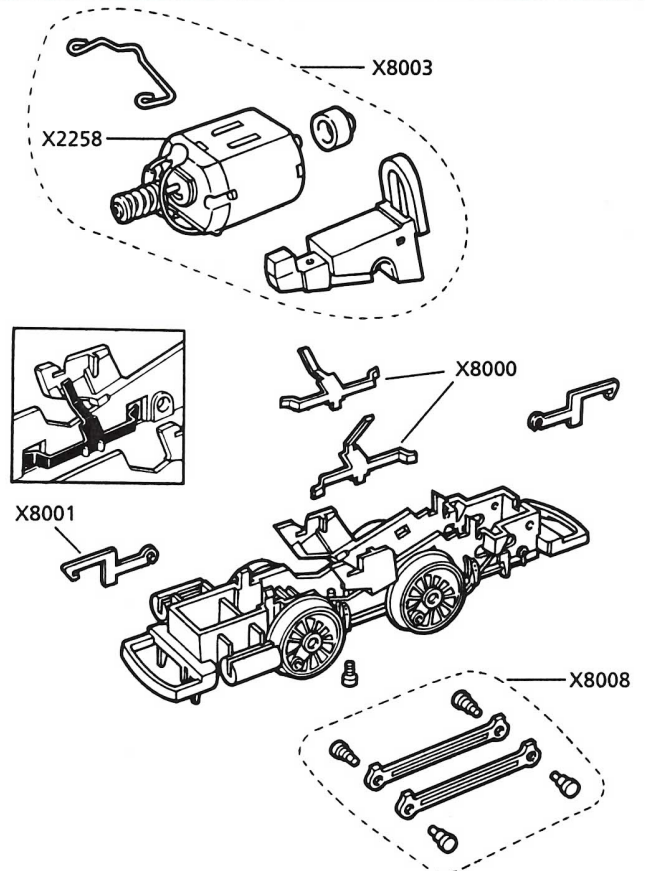

X2972 CHASSIS ASSEMBLY