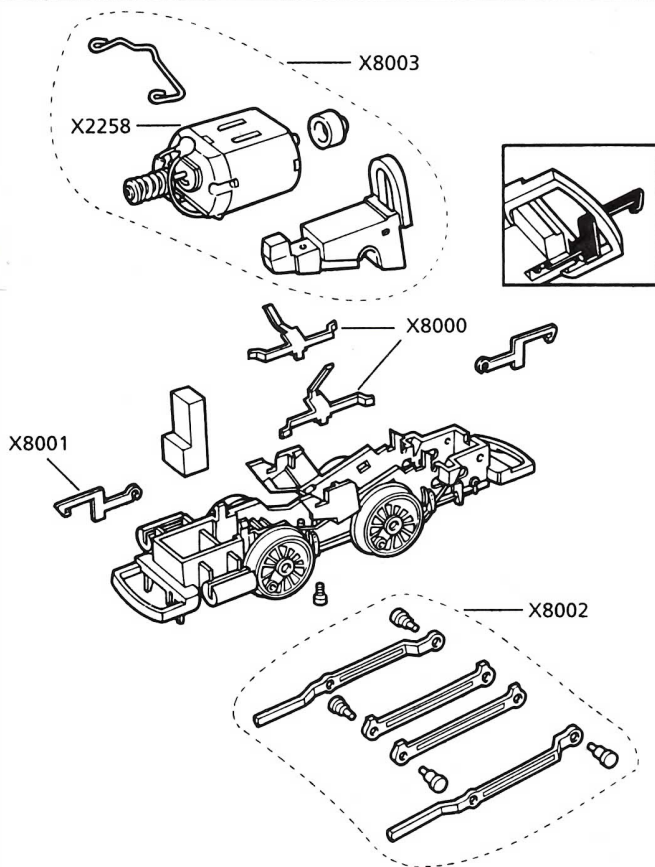

## X2930 CHASSIS ASSEMBLY

## LIST OF PARTS

Ref. No.	Description	Spares Pack
X.2930	Chassis Assembly Complete – black wheels	1
X.2930RD	Chassis Assembly Complete – red wheels	1
X.2972	Chassis Assembly Complete – black wheels	1
X.2972RD	Chassis Assembly Complete – red wheels	1
X.2259	Chassis Assembly Complete – black wheels	1
X.2258	Motor and Worm	1
X.8000	Collectors	pair
X.8001	Coupling Hook	4
X.8002	Coupling rods, crossheads & pins	set
X.8003	Motor, motor chassis, bracket & retainer	set
X.8008	Coupling rods & pins	set
X.8010	Screws	set
X.8004	WORM/WORM WHEEL	