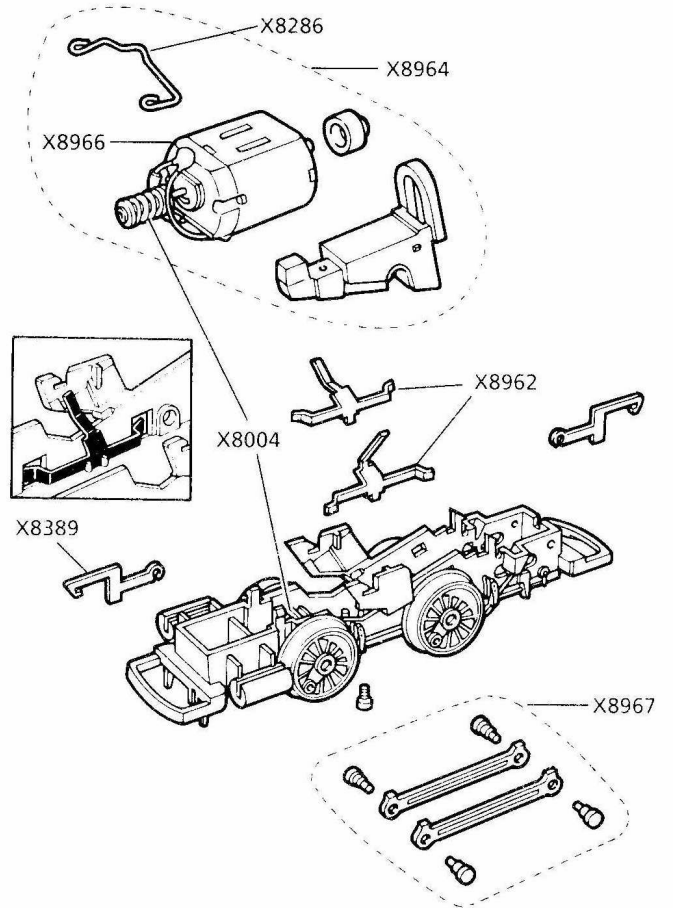

X8957 CHASSIS ASSEMBLY

X8959 CHASSIS ASSEMBLY

X8961 CHASSIS ASSEMBLY

LIST OF PARTS

Ref. No.	Description	Spares Pack
X8957	Chassis Assembly Complete – black wheels	1
X8958	Chassis Assembly Complete – red wheels	1
X8959	Chassis Assembly Complete – black wheels	1
X8960	Chassis Assembly Complete – red wheels	1
X8961	Chassis Assembly Complete – black wheels	1
X8966	Motor and Worm	1
X8962	Collectors	pair
X8389	Coupling Hook	4
X8963	Coupling rods, crossheads & pins	set
X8964	Motor, motor chassis, bracket & retainer	set
X8967	Coupling rods & pins	set
X8965	Screws	set
X8004	Worm and Worm Wheel	pair
X8286	Motor Spring	10
X2259A	Chassis Assembly Complete for Percy R350	