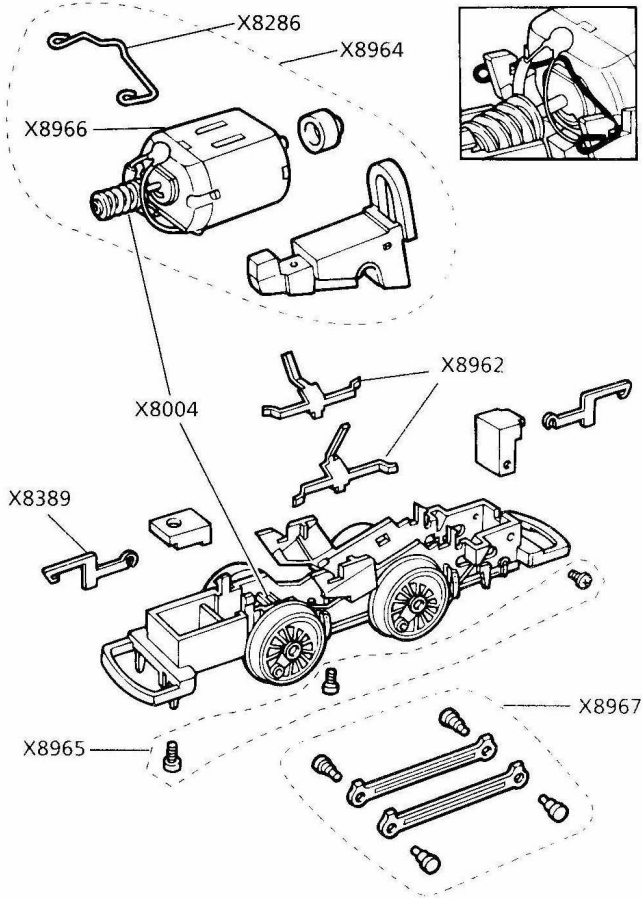

X8957 CHASSIS ASSEMBLY

X8959 CHASSIS ASSEMBLY

X8961 CHASSIS ASSEMBLY

LIST OF PARTS

Ref. No.	Description	Spares Pack
X8957	Chassis Assembly Complete – black wheels	1
X8958	Chassis Assembly Complete – red wheels	1
X8959	Chassis Assembly Complete – black wheels	1
X8960	Chassis Assembly Complete – red wheels	1
X8961	Chassis Assembly Complete – black wheels	1
X8966	Motor and Worm	1
X8962	Collectors	pair
X8389	Coupling Hook	4
X8963	Coupling rods, crossheads & pins	set
X8964	Motor, motor chassis, bracket & retainer	set
X8967	Coupling rods & pins	set
X8965	Screws	set
X8004	Worm and Worm Wheel	pair
X8286	Motor Spring	10
X2259A	Chassis Assembly Complete for Percy R350	