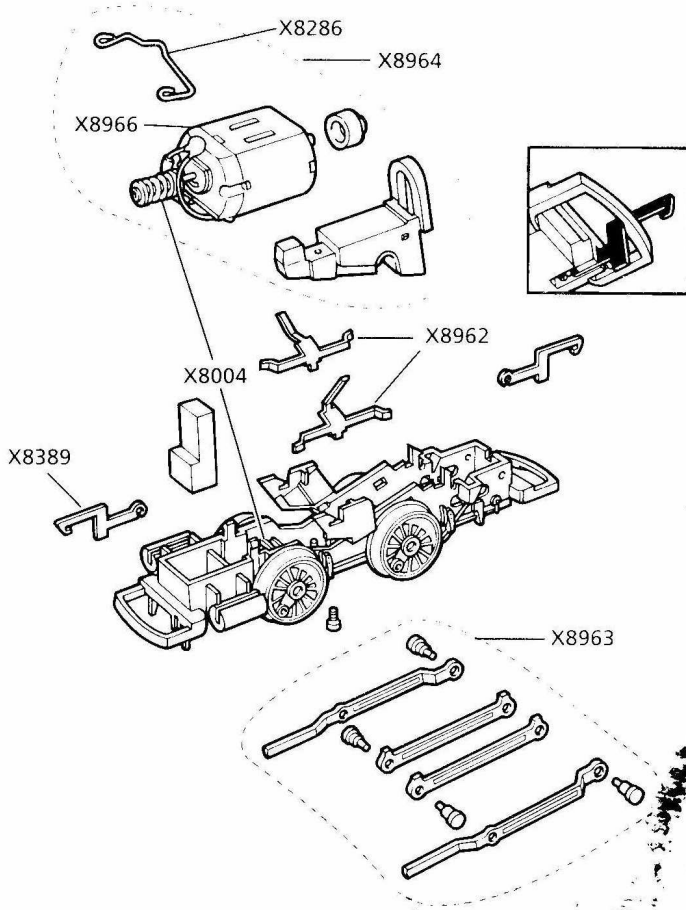

X8957 CHASSIS ASSEMBLY

X8959 CHASSIS ASSEMBLY

X8961 CHASSIS ASSEMBLY

LIST OF PARTS

Ref. No.	Description	Spares Pack
X8957	Chassis Assembly Complete – black wheels	1
X8958	Chassis Assembly Complete – red wheels	1
X8959	Chassis Assembly Complete – black wheels	1
X8960	Chassis Assembly Complete – red wheels	1
X8961	Chassis Assembly Complete – black wheels	1
X8966	Motor and Worm	1
X8962	Collectors	pair
X8389	Coupling Hook	4
X8963	Coupling rods, crossheads & pins	set
X8964	Motor, motor chassis, bracket & retainer	set
X8967	Coupling rods & pins	set
X8965	Screws	set
X8004	Worm and Worm Wheel	pair
X8286	Motor Spring	10
X2259A	Chassis Assembly Complete for Percy R350	