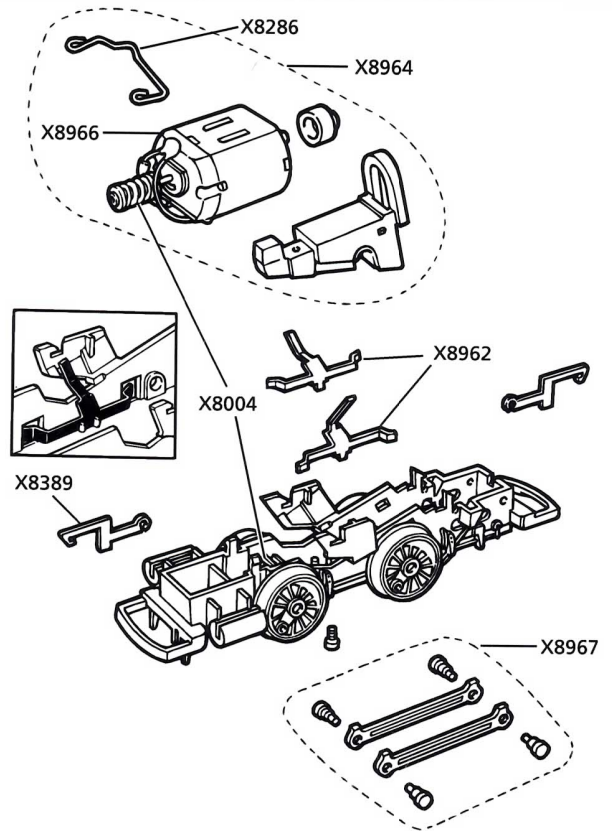

**X8957 CHASSIS ASSEMBLY**

**X8959 CHASSIS ASSEMBLY**

**X8961 CHASSIS ASSEMBLY**

**LIST OF PARTS**

Ref. No.	Description	Spares Pack
X8957	Chassis Assembly Complete – black wheels	1
X8958	Chassis Assembly Complete – red wheels	1
X8959	Chassis Assembly Complete – black wheels	1
X8960	Chassis Assembly Complete – red wheels	1
X8961	Chassis Assembly Complete – black wheels	1
X8966	Motor and Worm	1
X8962	Collectors	pair
X8389	Coupling Hook	4
X8963	Coupling rods, crossheads & pins	set
X8964	Motor, motor chassis, bracket & retainer	set
X8967	Coupling rods & pins	set
X8965	Screws	set
X8004	Worm and Worm Wheel	pair
X8286	Motor Spring	10
X2259A	Chassis Assembly Complete for Percy R350	