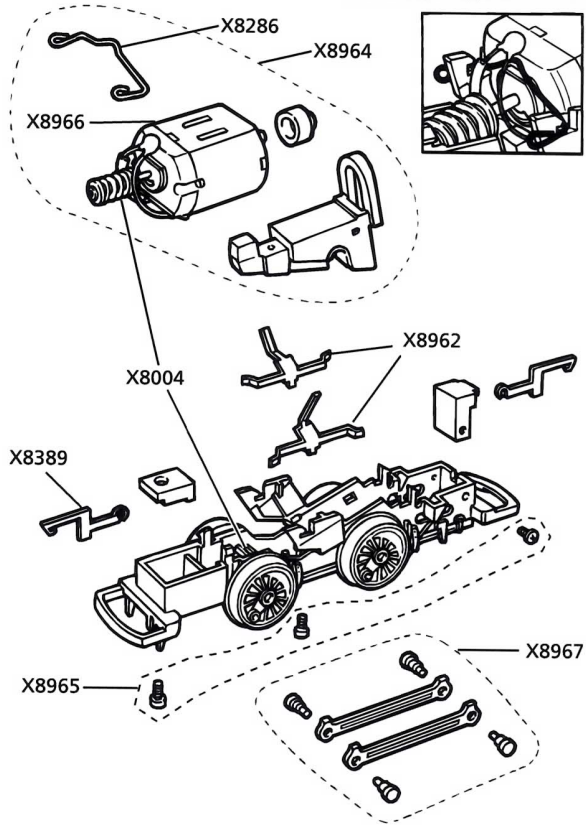

**X8957 CHASSIS ASSEMBLY**

**X8959 CHASSIS ASSEMBLY**

**X8961 CHASSIS ASSEMBLY**

**LIST OF PARTS**

Ref. No.	Description	Spares Pack
X8957	Chassis Assembly Complete – black wheels	1
X8958	Chassis Assembly Complete – red wheels	1
X8959	Chassis Assembly Complete – black wheels	1
X8960	Chassis Assembly Complete – red wheels	1
X8961	Chassis Assembly Complete – black wheels	1
X8966	Motor and Worm	1
X8962	Collectors	pair
X8389	Coupling Hook	4
X8963	Coupling rods, crossheads & pins	set
X8964	Motor, motor chassis, bracket & retainer	set
X8967	Coupling rods & pins	set
X8965	Screws	set
X8004	Worm and Worm Wheel	pair
X8286	Motor Spring	10
X2259A	Chassis Assembly Complete for Percy R350	