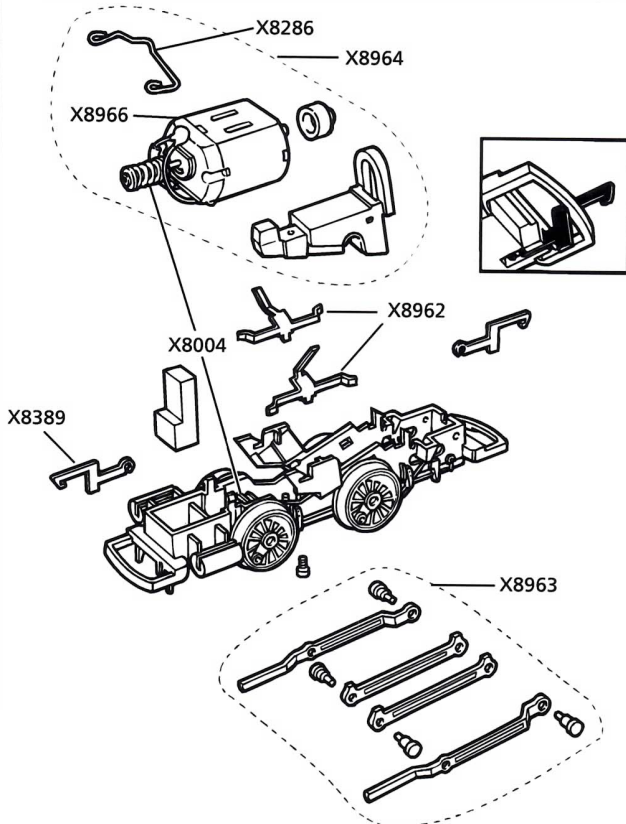

**X8957 CHASSIS ASSEMBLY**

**X8959 CHASSIS ASSEMBLY**

**X8961 CHASSIS ASSEMBLY**

**LIST OF PARTS**

Ref. No.	Description	Spares Pack
X8957	Chassis Assembly Complete – black wheels	1
X8958	Chassis Assembly Complete – red wheels	1
X8959	Chassis Assembly Complete – black wheels	1
X8960	Chassis Assembly Complete – red wheels	1
X8961	Chassis Assembly Complete – black wheels	1
X8966	Motor and Worm	1
X8962	Collectors	pair
X8389	Coupling Hook	4
X8963	Coupling rods, crossheads & pins	set
X8964	Motor, motor chassis, bracket & retainer	set
X8967	Coupling rods & pins	set
X8965	Screws	set
X8004	Worm and Worm Wheel	pair
X8286	Motor Spring	10
X2259A	Chassis Assembly Complete for Percy R350	