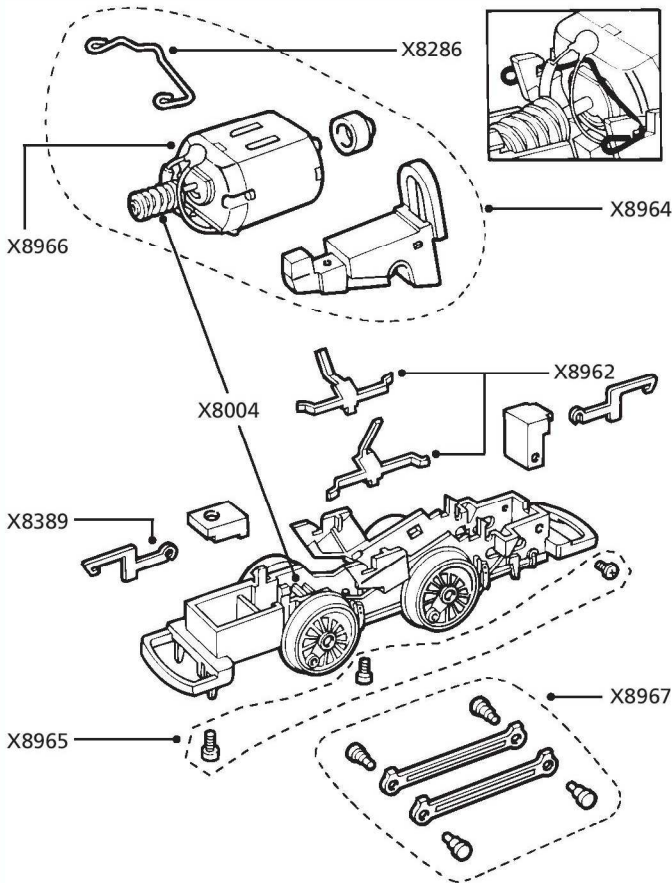

X8957 CHASSIS ASSEMBLY

X8959 CHASSIS ASSEMBLY

X8961 CHASSIS ASSEMBLY

LIST OF PARTS

Ref. No.	Description	Spares Pack
X8957	Chassis Assembly Complete – black wheels	1
X8958	Chassis Assembly Complete – red wheels	1
X8959	Chassis Assembly Complete – black wheels	1
X8960	Chassis Assembly Complete – red wheels	1
X8961	Chassis Assembly Complete – black wheels	1
X8966	Motor and Worm	1
X8962	Collectors	pair
X8389	Coupling Hook	4
X8963	Coupling rods, crossheads & pins	set
X8964	Motor, motor chassis, bracket & retainer	set
X8967	Coupling rods & pins	set
X8967Y	Coupling rods & pins (yellow)	set
X8965	Screws	set
X8004	Worm and Worm Wheel	pair
X8286	Motor Spring	10
X2259A	Chassis Assembly Complete for Percy R350	