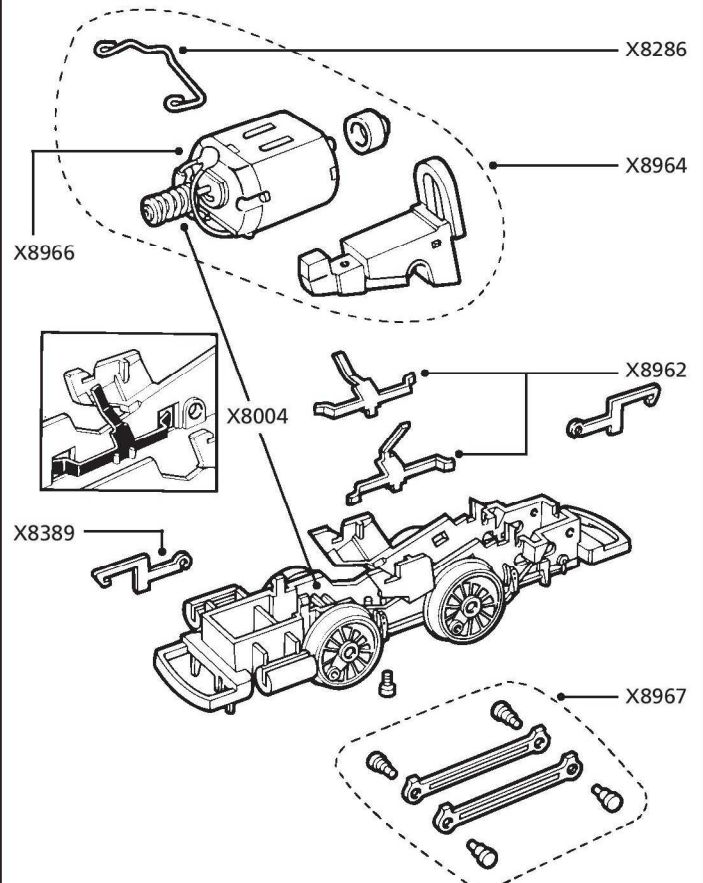

X8957 CHASSIS ASSEMBLY

X8959 CHASSIS ASSEMBLY

X8961 CHASSIS ASSEMBLY

LIST OF PARTS

Ref. No.	Description	Spares Pack
X8957	Chassis Assembly Complete – black wheels	1
X8958	Chassis Assembly Complete – red wheels	1
X8959	Chassis Assembly Complete – black wheels	1
X8960	Chassis Assembly Complete – red wheels	1
X8961	Chassis Assembly Complete – black wheels	1
X8966	Motor and Worm	1
X8962	Collectors	pair
X8389	Coupling Hook	4
X8963	Coupling rods, crossheads & pins	set
X8964	Motor, motor chassis, bracket & retainer	set
X8967	Coupling rods & pins	set
X8967Y	Coupling rods & pins (yellow)	set
X8965	Screws	set
X8004	Worm and Worm Wheel	pair
X8286	Motor Spring	10
X2259A	Chassis Assembly Complete for Percy R350	