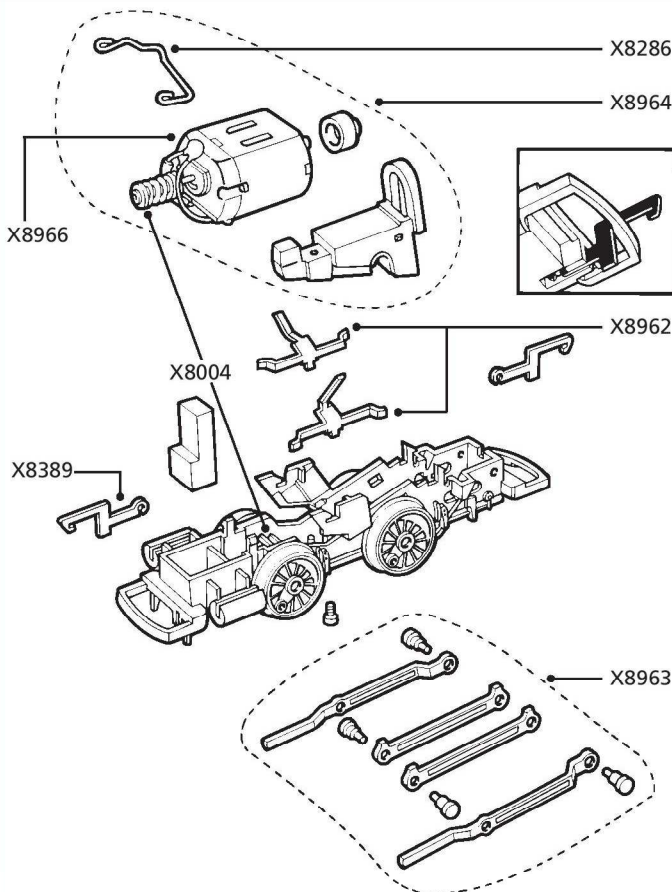

X8957 CHASSIS ASSEMBLY

X8959 CHASSIS ASSEMBLY

X8961 CHASSIS ASSEMBLY

LIST OF PARTS

Ref. No.	Description	Spares Pack
X8957	Chassis Assembly Complete – black wheels	1
X8958	Chassis Assembly Complete – red wheels	1
X8959	Chassis Assembly Complete – black wheels	1
X8960	Chassis Assembly Complete – red wheels	1
X8961	Chassis Assembly Complete – black wheels	1
X8966	Motor and Worm	1
X8962	Collectors	pair
X8389	Coupling Hook	4
X8963	Coupling rods, crossheads & pins	set
X8964	Motor, motor chassis, bracket & retainer	set
X8967	Coupling rods & pins	set
X8967Y	Coupling rods & pins (yellow)	set
X8965	Screws	set
X8004	Worm and Worm Wheel	pair
X8286	Motor Spring	10
X2259A	Chassis Assembly Complete for Percy R350	