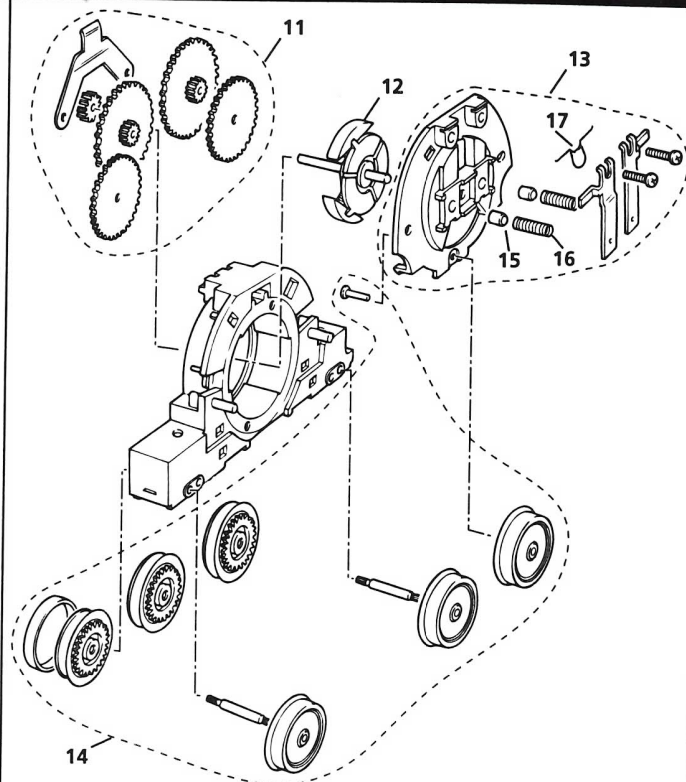

## X941 RINGFIELD DRIVE UNIT

## PART NUMBERS

Item No.	Description	Pack	R855W / R2004 / R2035
1	Pantograph (Standard)	1	X8013
2	Pantograph (Fine Scale)	2	X8107
3	Bulb	2	W8106
4	Underframe / Buffer Assembly	1	X6035
5	Buffer	10	X8106
6	Power Bogie	1	X6024
7	Drive Unit	1	X941
8	Bogie Frame Assembly	1	X6034
9	Dummy Bogie	1	X6025
10	Dummy Bogie Wheel / Axle Assembly	3	X6026
11	Ringfield Gear Set	Set	X6021
12	Armature / Commutator	1	X803
13	Ringfield Cover Plate Set	Set	X6022
14	Ringfield Wheel / Axle Set	Set	X6023
15	Carbon Brush	10	X8026
16	Brush Spring	10	X8027
17	Capacitor	10	X8032