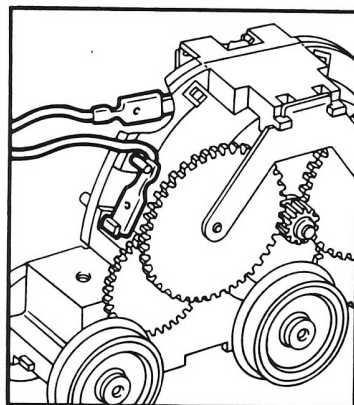

## X941 RINGFIELD DRIVE UNIT

## PART NUMBERS

Item No.	Description	Pack	R855W / R2004 / R2035
1	Pantograph (Standard)	1	X8013
2	Pantograph (Fine Scale)	2	X8107
3	Bulb	2	W8106
4	Underframe / Buffer Assembly	1	X6035
5	Buffer	10	X8106
6	Power Bogie	1	X6024
7	Drive Unit	1	X941
8	Bogie Frame Assembly	1	X6034
9	Dummy Bogie	1	X6025
10	Dummy Bogie Wheel / Axle Assembly	3	X6026
11	Ringfield Gear Set	Set	X6021
12	Armature / Commutator	1	X803
13	Ringfield Cover Plate Set	Set	X6022
14	Ringfield Wheel / Axle Set	Set	X6023
15	Carbon Brush	10	X8026
16	Brush Spring	10	X8027
17	Capacitor	10	X8032