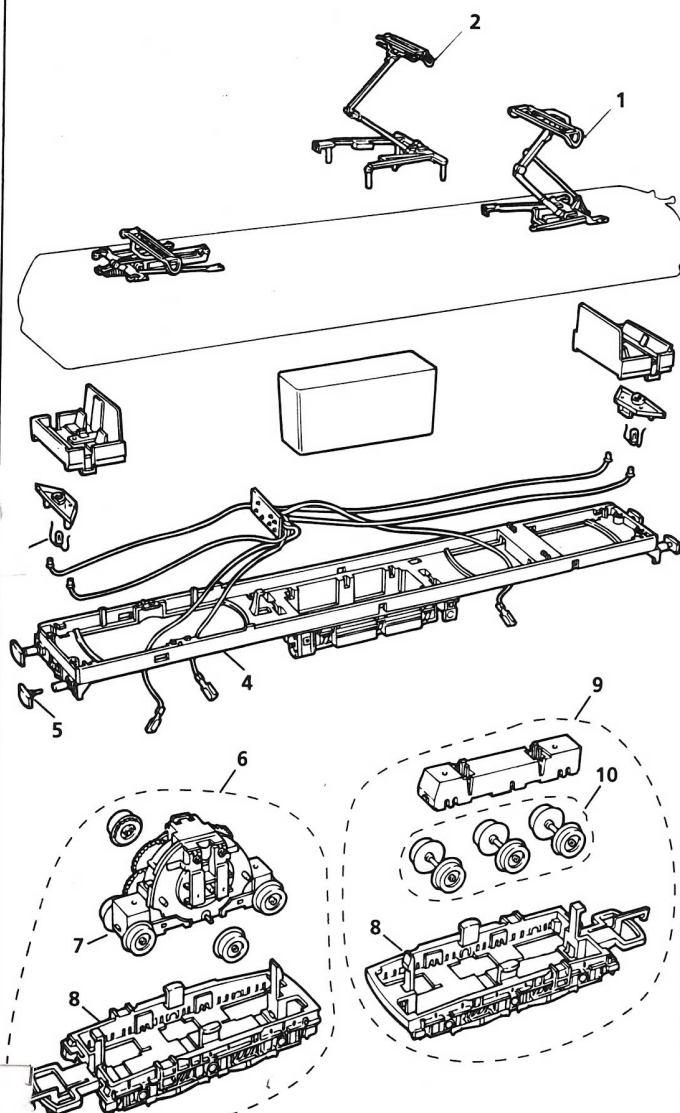

## X941 RINGFIELD DRIVE UNIT

## LIST OF SPARES

## PART NUMBERS

Item No.	Description	Pack	R855W / R2004 / R2035
1	Pantograph (Standard)	1	X8013
2	Pantograph (Fine Scale)	2	X8107
3	Bulb	2	W8106
4	Underframe / Buffer Assembly	1	X6035
5	Buffer	10	X8106
6	Power Bogie	1	X6024
7	Drive Unit	1	X941
8	Bogie Frame Assembly	1	X6034
9	Dummy Bogie	1	X6025
10	Dummy Bogie Wheel / Axle Assembly	3	X6026
11	Ringfield Gear Set	Set	X6021
12	Armature / Commutator	1	X803
13	Ringfield Cover Plate Set	Set	X6022
14	Ringfield Wheel / Axle Set	Set	X6023
15	Carbon Brush	10	X8026
16	Brush Spring	10	X8027
17	Capacitor	10	X8032