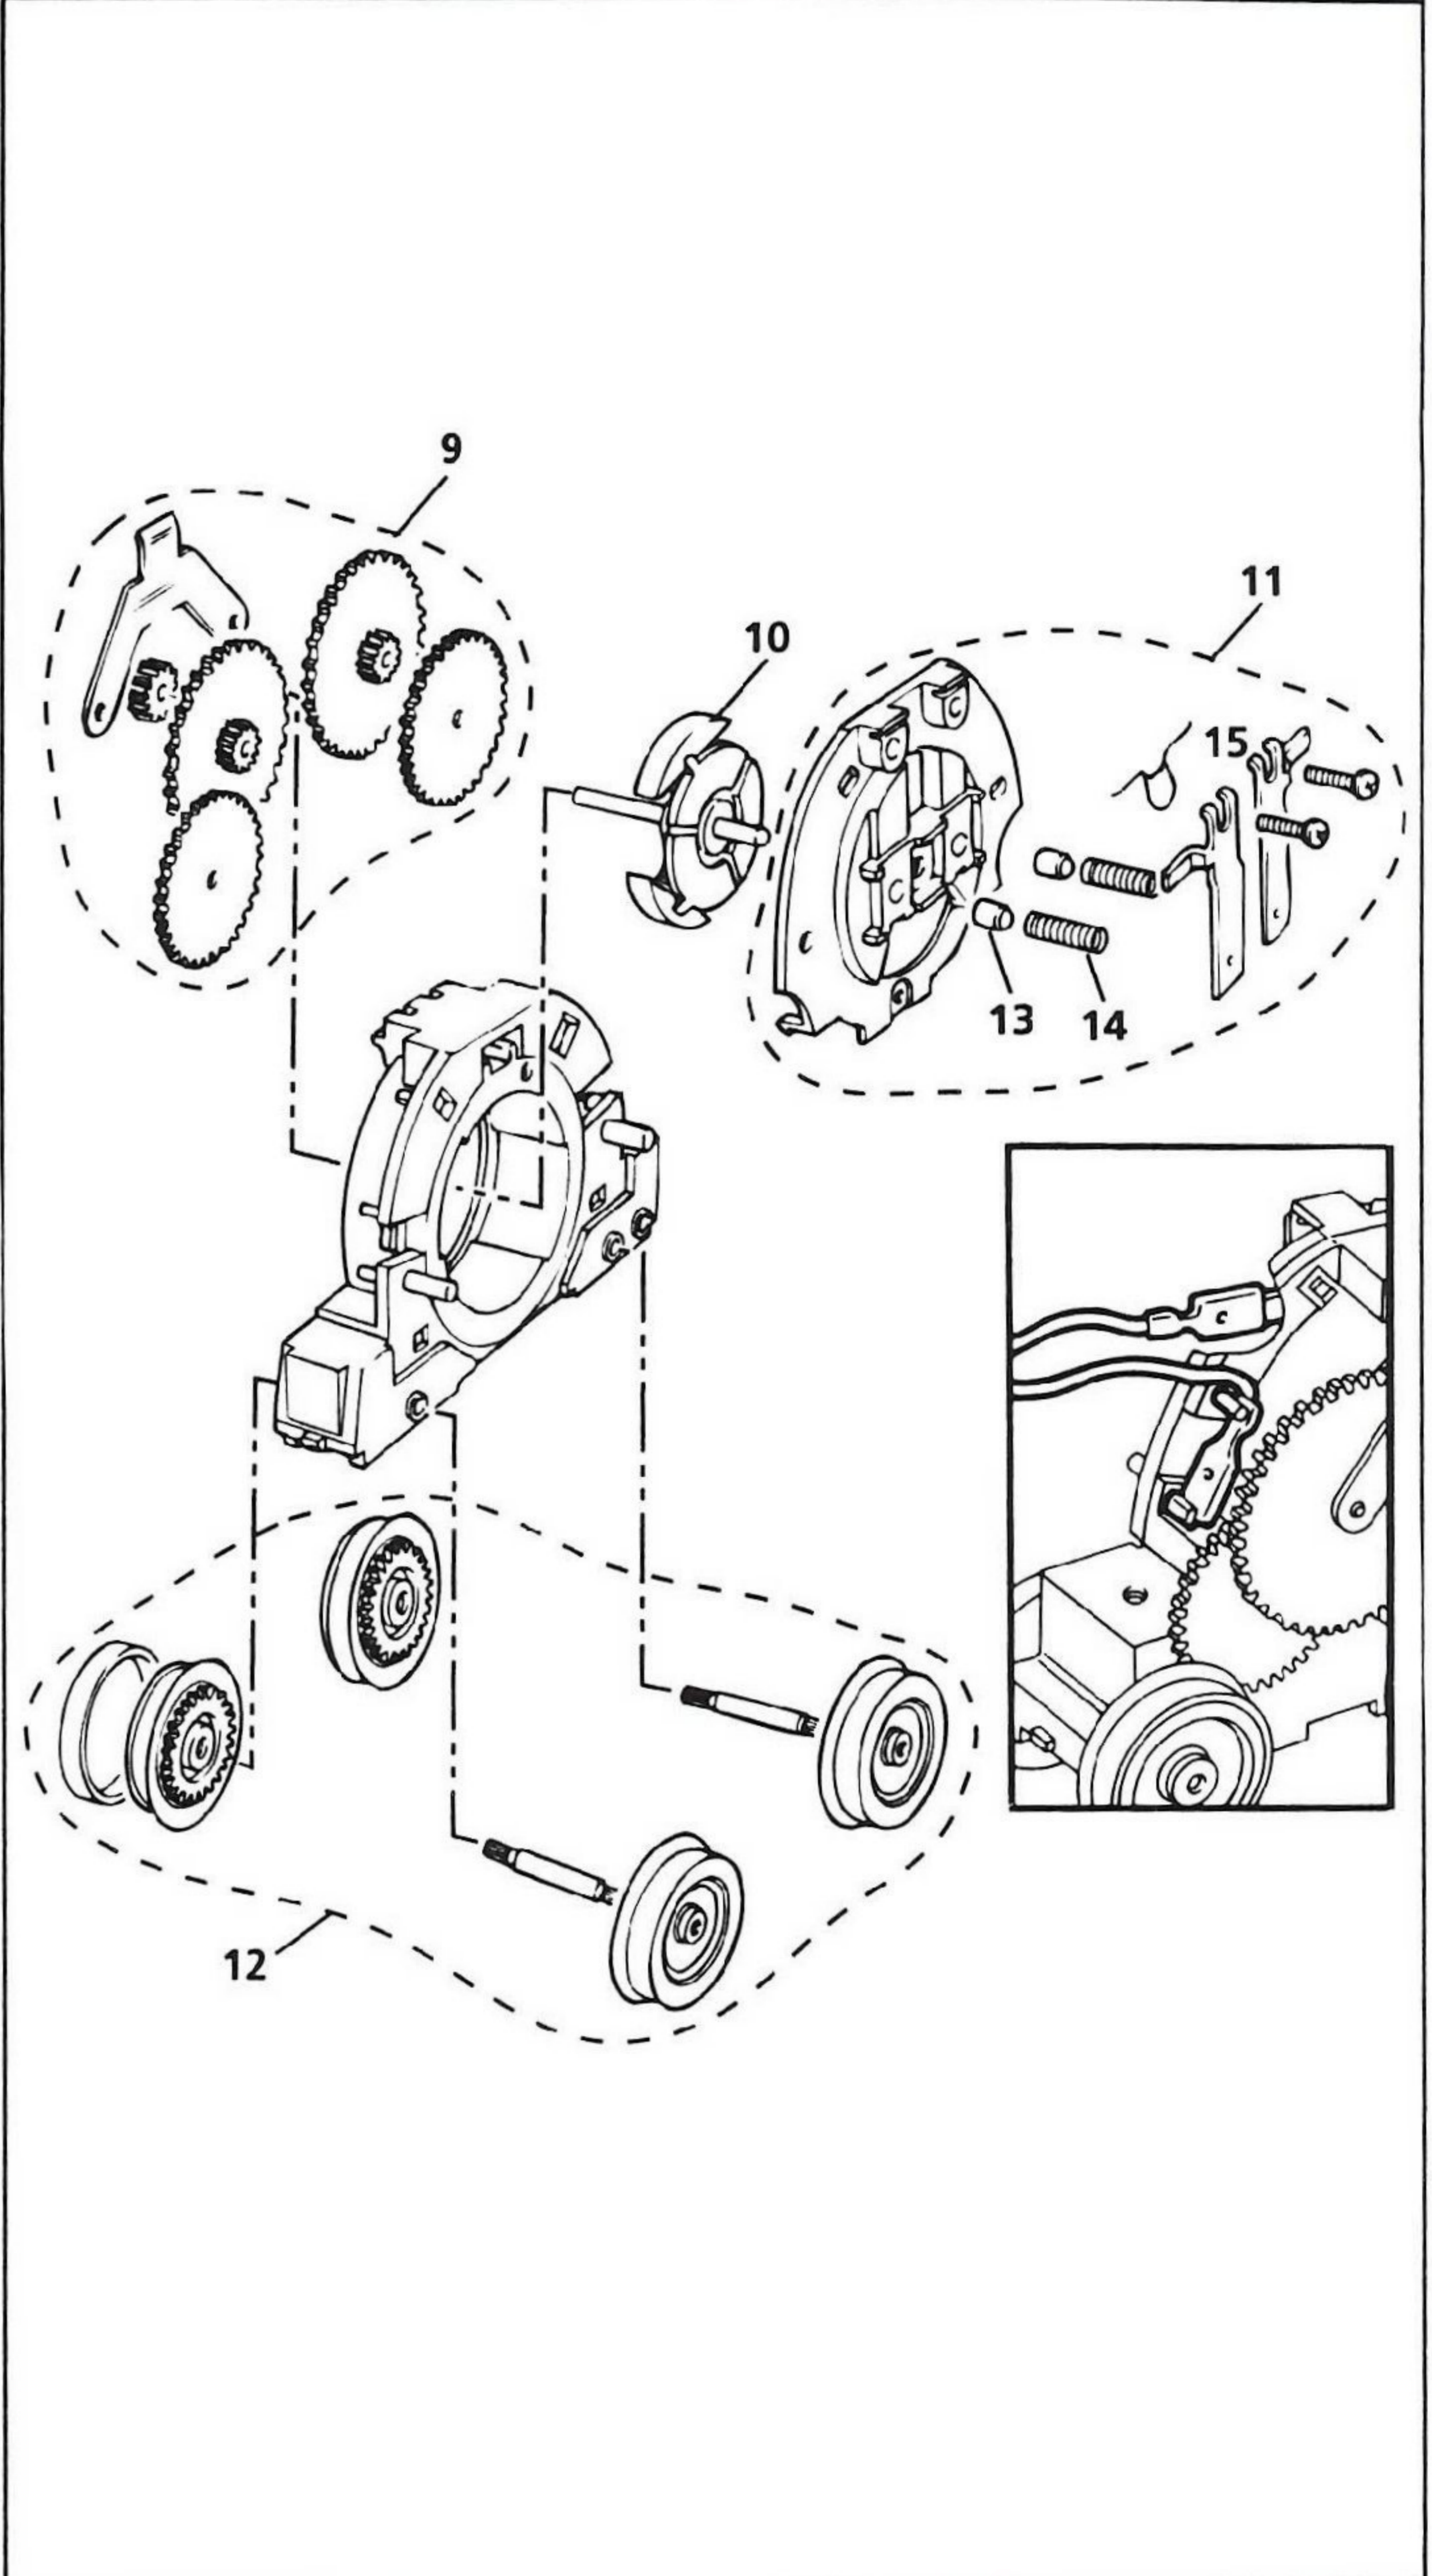

**POWER CAR**

**X942 RINGFIELD DRIVE UNIT**

**LIST OF SPARES** **PART NUMBERS**

Item No.	Description	Pack	X3392 / R706 / X3350
1	Bulb	5	X8172
2	Underframe	1	S9684
3	Wire Assembly	1	X1083
4	Drive Unit	1	X942
5	Non-Power Bogie	1	X8191
6	Non-Power Bogie Wheel Set	Set	X8192
7	Coupling Bar and Tanks	1	S9695
8	Bogie Frame	1	S9670
9	Ringfield Gear Set	Set	X8193
10	Armature / Commutator	1	X803
11	Ringfield Cover Plate Set	Set	X6022
12	Ringfield Wheel / Axle Set	Set	X8194
13	Carbon Brushes	10	X8026
14	Brush Springs	10	X8027
15	Capacitor	10	X8032