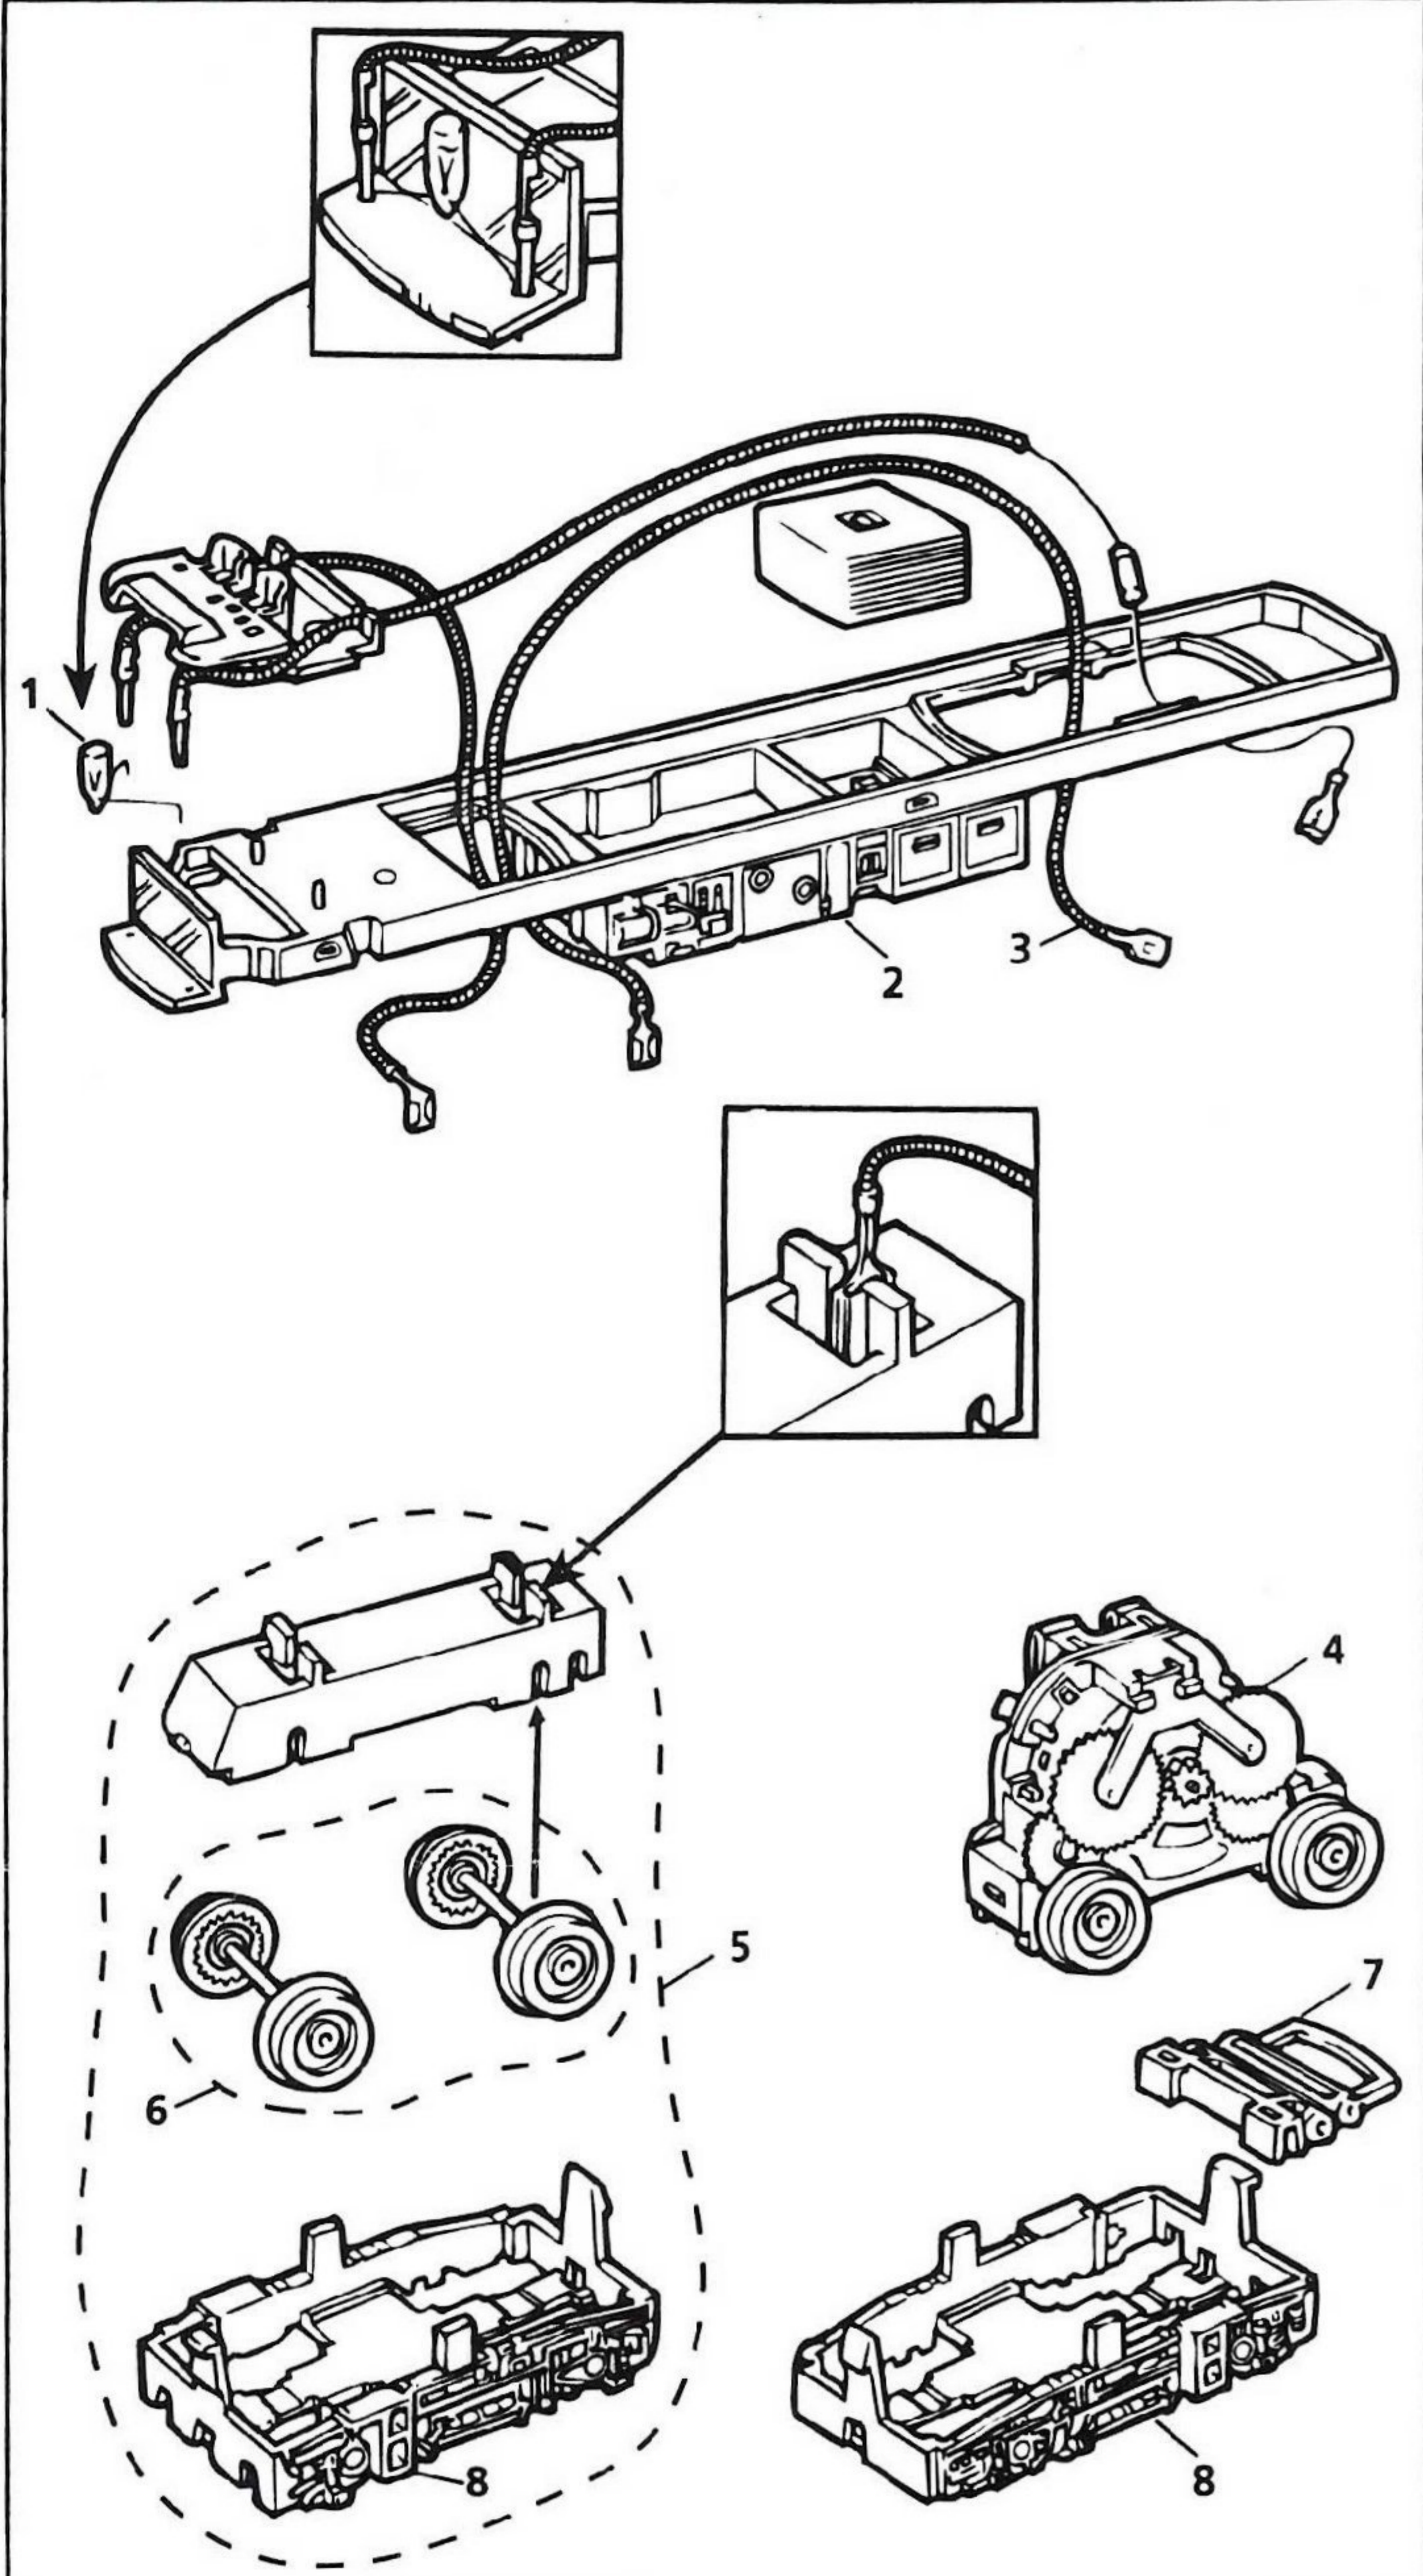

**POWER CAR**

**X942 RINGFIELD DRIVE UNIT**

**LIST OF SPARES** **PART NUMBERS**

Item No.	Description	Pack	X3392 / R706 / X3350
1	Bulb	5	X8172
2	Underframe	1	S9684
3	Wire Assembly	1	X1083
4	Drive Unit	1	X942
5	Non-Power Bogie	1	X8191
6	Non-Power Bogie Wheel Set	Set	X8192
7	Coupling Bar and Tanks	1	S9695
8	Bogie Frame	1	S9670
9	Ringfield Gear Set	Set	X8193
10	Armature / Commutator	1	X803
11	Ringfield Cover Plate Set	Set	X6022
12	Ringfield Wheel / Axle Set	Set	X8194
13	Carbon Brushes	10	X8026
14	Brush Springs	10	X8027
15	Capacitor	10	X8032