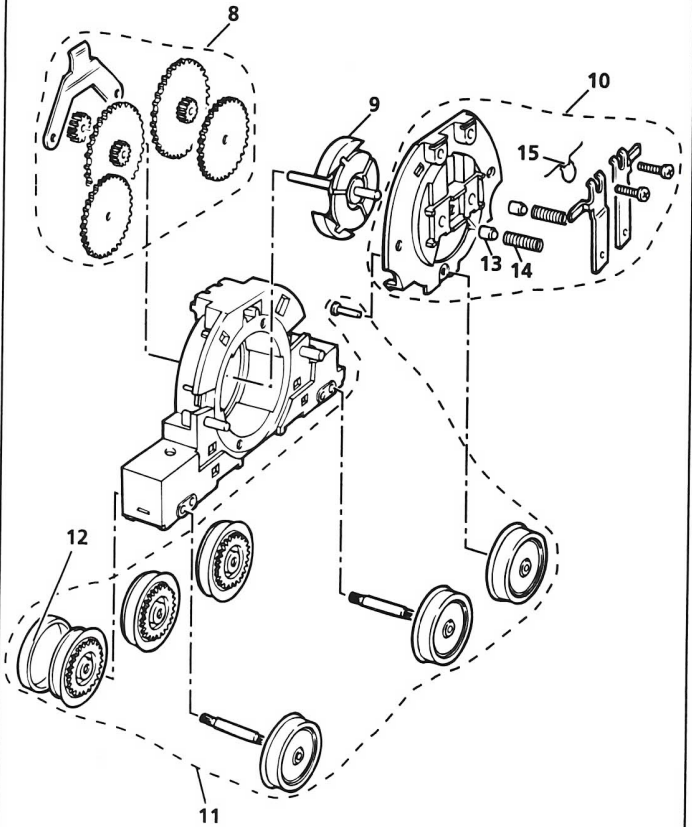

**LOCOMOTIVE**

**X941B/NI DRIVE UNIT**

**LIST OF SPARES**

Item No.	Description	Pack	CLASS 37	CLASS 47
			R2027W / R2012 / R327 / R2060	R2013 / R2061 / R3710
1	Underframe	1	S9694	S9675
2	Wire Assembly	1	X1083	X1083
3	Non Power Bogie	1	X8386	X8386
4	Non Power Bogie Wheel / Axle Set	set	X8388	X8388
5	Coupling Hook	10	X8389	X8389
6	Bogie Frame	1	S9679/1	S9679/1
7	Drive Unit	1	X941B/NI	X941B/NI
8	Ringfield Gear Set	set	X6021	X6021
9	Armature / Commutator	1	X803	X803
10	Ringfield Cover Plate Set	set	X6022	X6022
11	Ringfield Wheel / Axle Set	set	X8387	X8387
12	Traction Tyre	10	X8029	X8029
13	Carbon Brush	10	X8026	X8026
14	Brush Spring	10	X8027	X8027
15	Capacitor	10	X8032	X8032