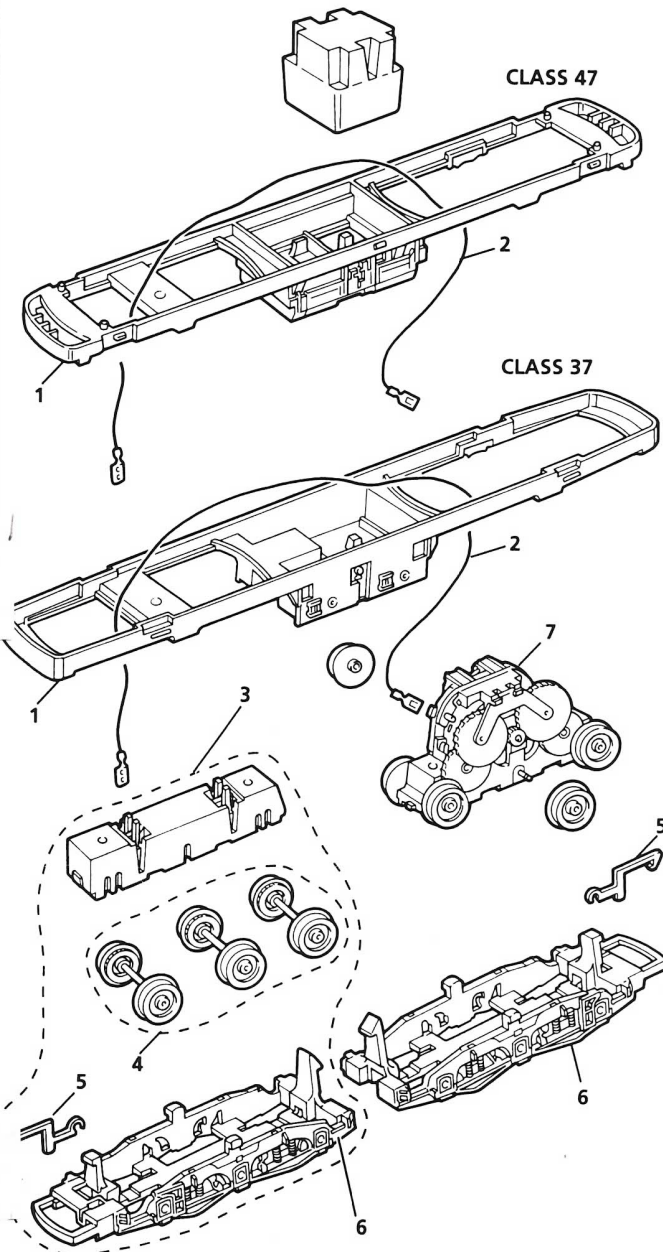

**LOCOMOTIVE**

**X941B/NI DRIVE UNIT**

**LIST OF SPARES**

Item No.	Description	Pack	CLASS 37	CLASS 47
			R2027W / R2012 / R327 / R2060	R2013 / R2061 / R3710
1	Underframe	1	S9694	S9675
2	Wire Assembly	1	X1083	X1083
3	Non Power Bogie	1	X8386	X8386
4	Non Power Bogie Wheel / Axle Set	set	X8388	X8388
5	Coupling Hook	10	X8389	X8389
6	Bogie Frame	1	S9679/1	S9679/1
7	Drive Unit	1	X941B/NI	X941B/NI
8	Ringfield Gear Set	set	X6021	X6021
9	Armature / Commutator	1	X803	X803
10	Ringfield Cover Plate Set	set	X6022	X6022
11	Ringfield Wheel / Axle Set	set	X8387	X8387
12	Traction Tyre	10	X8029	X8029
13	Carbon Brush	10	X8026	X8026
14	Brush Spring	10	X8027	X8027
15	Capacitor	10	X8032	X8032