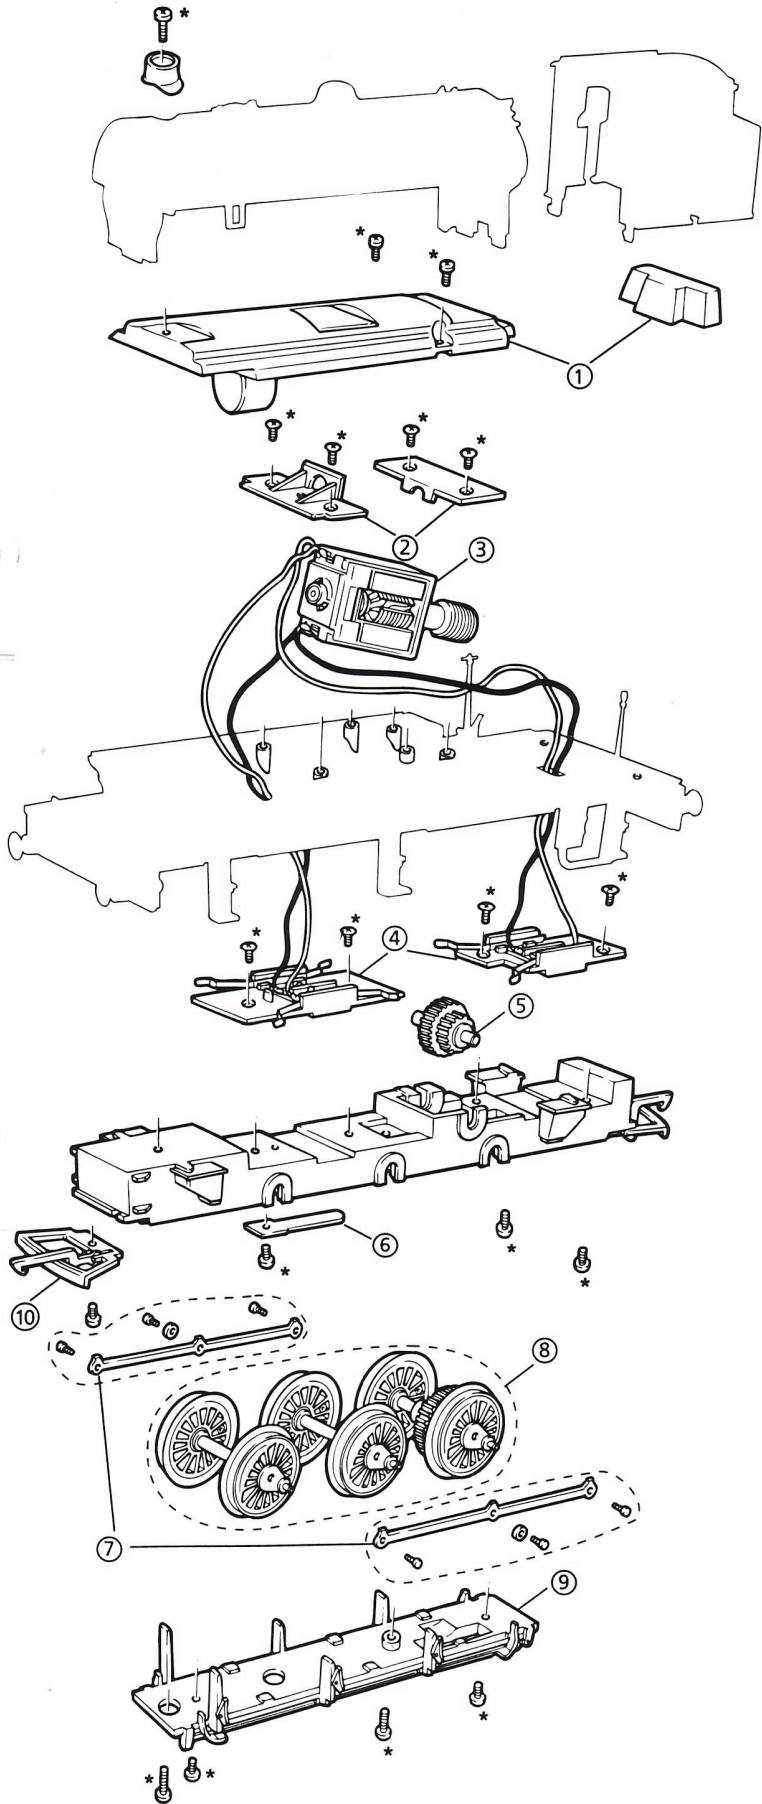

**0-6-0 ST CLASS J94**

**LIST OF PARTS**

Item No.	Description	Pack	R2062
1	Weights Pack	1 + 1	X 8266
2	Motor Retainers	1 pair	X 8262
3	Motor with Worm	1	X 8259
4	Collector Set	1 pair	X 8263
5	Double Gear Assembly	1	X 8264
6	Leaf Spring	1	X 8265
7	Coupling Rods, screws & spacers	1 set	X 8255
8	Wheel / Axle Set	set	X 8254
9	Chassis Bottom	1	X 8257
10	Coupling & Screws	2 + 2	X 8258
not illustrated	Buffers, Springs & Nuts	4 + 4 + 4	X 8268
not illustrated	Reversing Rod & Brake Lever	1 + 1	X 8269
not illustrated	Screw Pack*	set	X 8261

**NOTE:**  
all items marked \* are contained in screw pack X8261