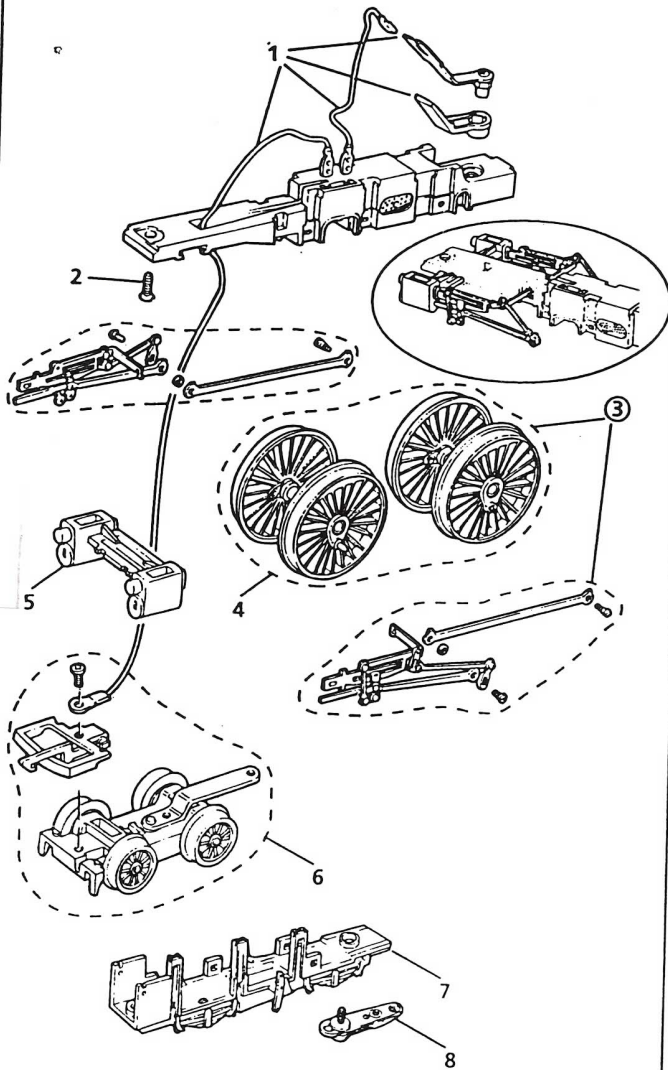

**LOCOMOTIVE**

**TENDER**

**LIST OF SPARES**

Item No.	Description	Pack	R2021
1	Terminal & Wiring	1	X 8392
2	Body Screw	10	X 8174
3	Coupling Rods & Valve Gear	set	X 8391
4	Driving Wheel / Axle Set	set	X 8390
5	Cylinder Block	1	L 5468BK/9
6	Bogie Assembly	1	X 1476
7	Chassis Bottom	1	L 5434
8	Close Coupling Assembly	1	X 1499
9	Ringfield Gear Set	set	X 6021
10	Ringfield Cover Plate Set	set	X 6022
11	Armature / Commutator	1	X 803
12	Carbon Brush	10	X 8026
13	Brush Spring	10	X 8027
14	Capacitor	10	X 8032
15	Ringfield Wheel / Axle Set	set	X 8274
16	Traction Tyre	10	X 8030
17	Coupling Pin & Wire	1	X 1287
18	Tender Chassis Complete	1	X 1163BK
19	Buffer	10	X 8144
20	Coupling Unit	10	X 8031
21	Screw	10	X 8179
—	Drive Unit	1	X 1162