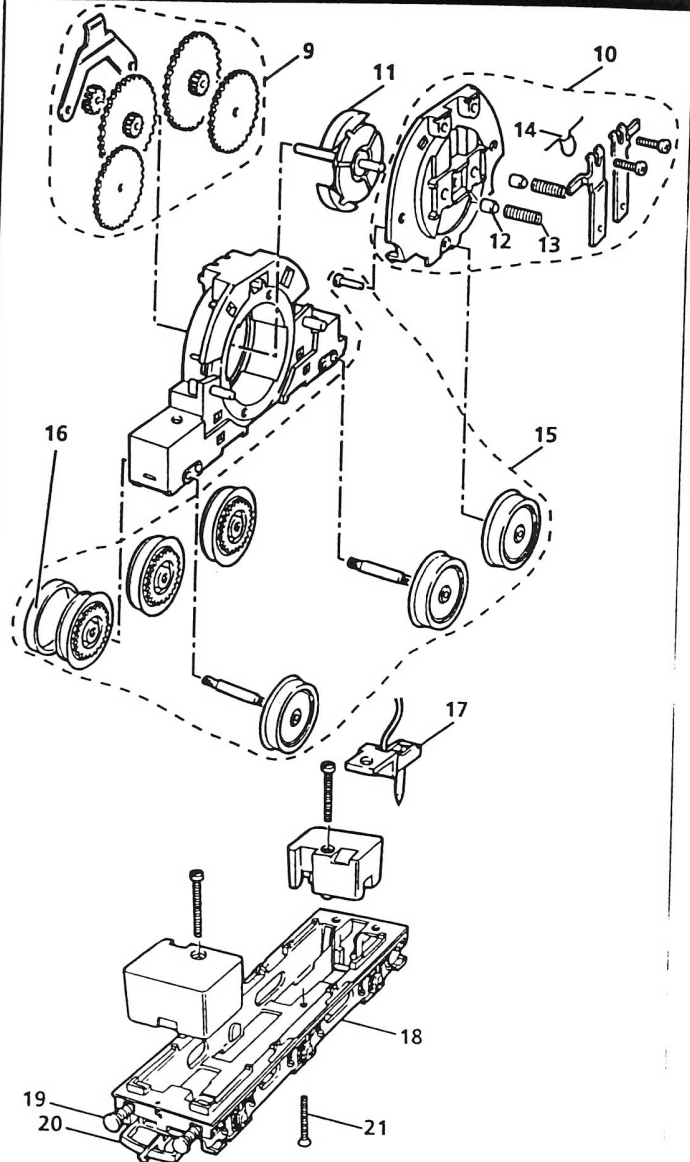

**LOCOMOTIVE**

**TENDER**

**LIST OF SPARES**

Item No.	Description	Pack	R2021
1	Terminal & Wiring	1	X 8392
2	Body Screw	10	X 8174
3	Coupling Rods & Valve Gear	set	X 8391
4	Driving Wheel / Axle Set	set	X 8390
5	Cylinder Block	1	L 5468BK/9
6	Bogie Assembly	1	X 1476
7	Chassis Bottom	1	L 5434
8	Close Coupling Assembly	1	X 1499
9	Ringfield Gear Set	set	X 6021
10	Ringfield Cover Plate Set	set	X 6022
11	Armature / Commutator	1	X 803
12	Carbon Brush	10	X 8026
13	Brush Spring	10	X 8027
14	Capacitor	10	X 8032
15	Ringfield Wheel / Axle Set	set	X 8274
16	Traction Tyre	10	X 8030
17	Coupling Pin & Wire	1	X 1287
18	Tender Chassis Complete	1	X 1163BK
19	Buffer	10	X 8144
20	Coupling Unit	10	X 8031
21	Screw	10	X 8179
—	Drive Unit	1	X 1162