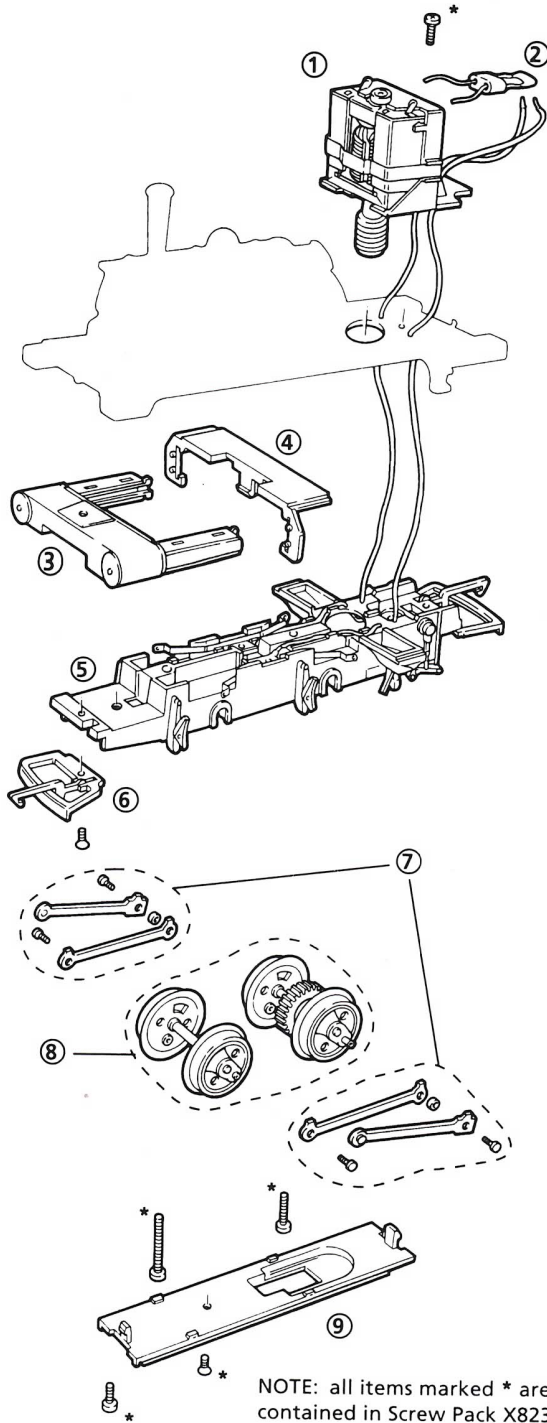

"PUG"

NOTE: all items marked * are contained in Screw Pack X8239

"TERRIER"

NOTE: all items marked * are contained in Screw Pack X8248

LIST OF SPARES "PUG"

LIST OF SPARES "TERRIER"

Item No.	Description	Pack	R2065
1	Motor Assembly	1	X 8235
2	Filter & Capacitor Assembly	1	X 8236
3	Cylinder Block	1	X 8231
4	Cylinder End Caps	1	X 8232
5	Chassis & Collector Assembly	1	X 8230
6	Couplings & Screws	2 + 2	X 8234
7	Coupling Rods / Connecting Rods / Screws	set	X 8229
8	Wheels / Axle Set	set	X 8228
9	Chassis Bottom	1	X 8233
10	Screws Pack	set	X 8239

Item No.	Description	Pack	R2063
1	Motor Assembly	1	X 8246
2	Filter & Capacitor Assembly	1	X 8236
3	Motor Brackets	pair	X 8249
4	Collector Set	set	X 8250
5	Double Gear Assembly	1	X 8251
6	Couplings & Screws	2 + 2	X 8245
7	Leaf Spring	1	X 8252
8	Coupling Rods & Screws	set	X 8242
9	Wheels / Axle Set	set	X 8241
10	Chassis Bottom	1	X 8244
11	Screws Pack	set	X 8248