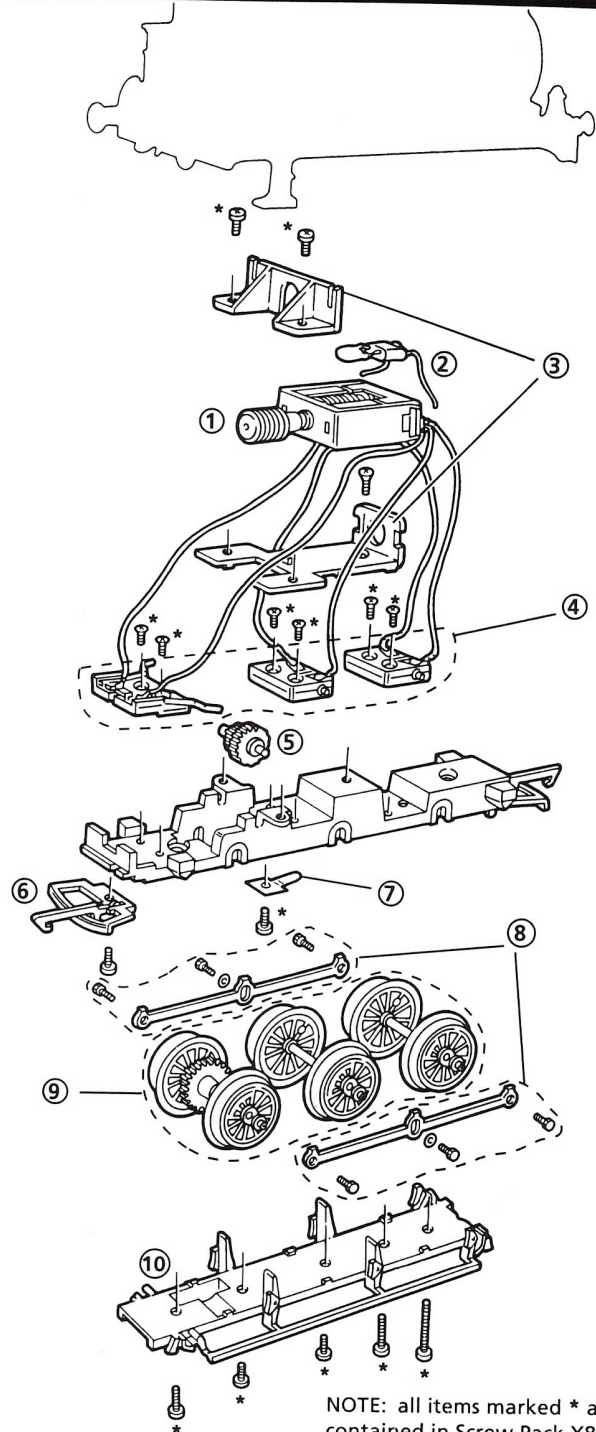

"PUG"

NOTE: all items marked * are contained in Screw Pack X8239

"TERRIER"

NOTE: all items marked * are contained in Screw Pack X8248

LIST OF SPARES "PUG"

LIST OF SPARES "TERRIER"

Item No.	Description	Pack	R2065
1	Motor Assembly	1	X 8235
2	Filter & Capacitor Assembly	1	X 8236
3	Cylinder Block	1	X 8231
4	Cylinder End Caps	1	X 8232
5	Chassis & Collector Assembly	1	X 8230
6	Couplings & Screws	2 + 2	X 8234
7	Coupling Rods / Connecting Rods / Screws	set	X 8229
8	Wheels / Axle Set	set	X 8228
9	Chassis Bottom	1	X 8233
10	Screws Pack	set	X 8239

Item No.	Description	Pack	R2063
1	Motor Assembly	1	X 8246
2	Filter & Capacitor Assembly	1	X 8236
3	Motor Brackets	pair	X 8249
4	Collector Set	set	X 8250
5	Double Gear Assembly	1	X 8251
6	Couplings & Screws	2 + 2	X 8245
7	Leaf Spring	1	X 8252
8	Coupling Rods & Screws	set	X 8242
9	Wheels / Axle Set	set	X 8241
10	Chassis Bottom	1	X 8244
11	Screws Pack	set	X 8248