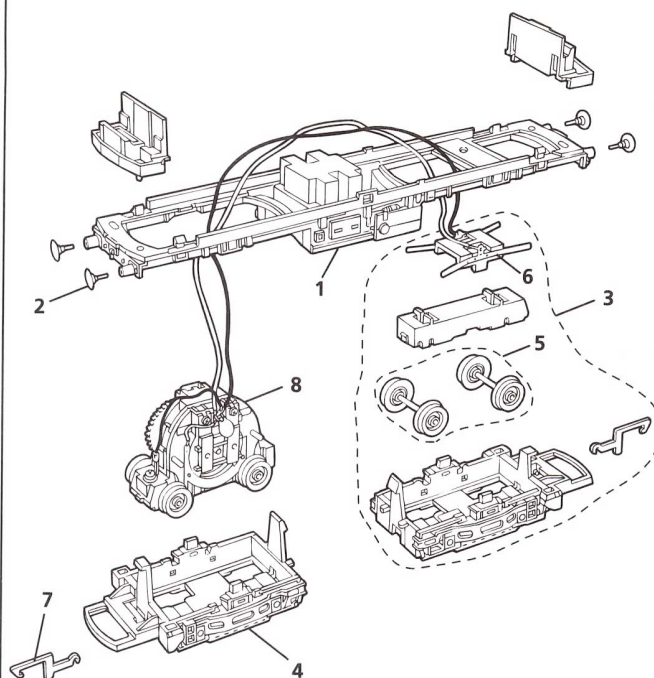

**X942B / NISK DRIVE UNIT**

**LIST OF SPARES**

Item No.	Description	Pack	R2121A
1	Underframe with Weight & Buffers	1	X8456
2	Buffers	10	X8134
3	Non Power Bogie Assembly	1	X8457
4	Bogie Frame	1	S9630
5	Non Power Bogie Wheel / Axle Set	set	X8459
6	Collector Assembly with Wires	1	X8458
7	Coupling Hook	10	X8389
8	Drive Unit	1	X942B/NISK
9	Ringfield Gear Set	set	X8193
10	Spur Gear	10	X8440
11	Armature / Commutator	1	X8438
12	Ringfield Cover Plate Set	set	X8546
13	Carbon Brush & Spring Pack	10 + 10	X8466
14	Power Bogie Wheel / Axle Set	set	X8194
15	Traction Tyres	10	X8461