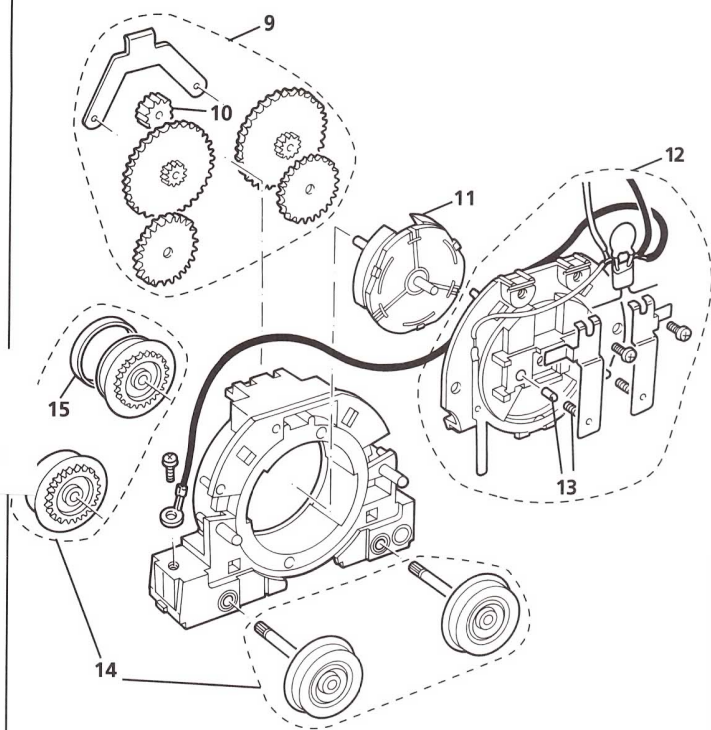

**X942B / NISK DRIVE UNIT**

**LIST OF SPARES**

Item No.	Description	Pack	R2121A
1	Underframe with Weight & Buffers	1	X8456
2	Buffers	10	X8134
3	Non Power Bogie Assembly	1	X8457
4	Bogie Frame	1	S9630
5	Non Power Bogie Wheel / Axle Set	set	X8459
6	Collector Assembly with Wires	1	X8458
7	Coupling Hook	10	X8389
8	Drive Unit	1	X942B/NISK
9	Ringfield Gear Set	set	X8193
10	Spur Gear	10	X8440
11	Armature / Commutator	1	X8438
12	Ringfield Cover Plate Set	set	X8546
13	Carbon Brush & Spring Pack	10 + 10	X8466
14	Power Bogie Wheel / Axle Set	set	X8194
15	Traction Tyres	10	X8461