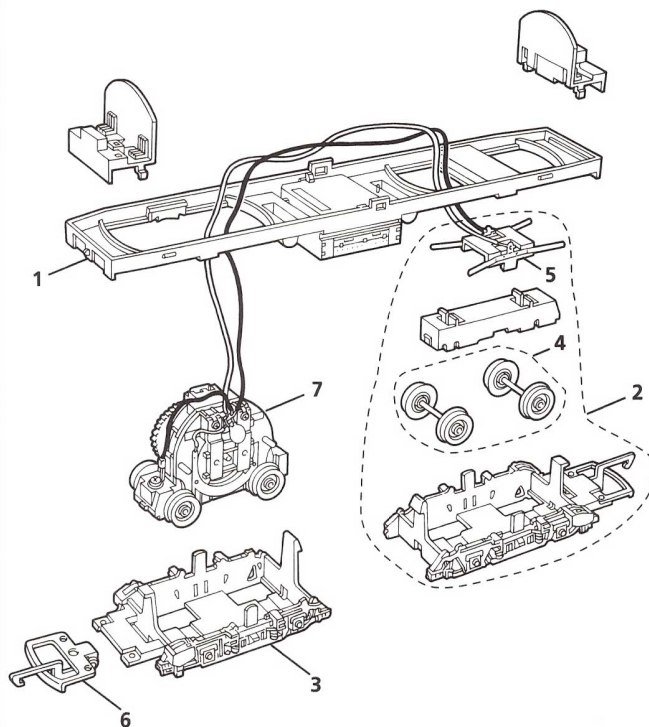

X942B / NISK DRIVE UNIT

LIST OF SPARES

Item No.	Description	Pack	R2122 / X3869
1	Underframe with Weight	1	X8463
2	Non Power Bogie Assembly	1	X8464
3	Bogie Frame	1	S9801
4	Non Power Bogie Wheel / Axle Set	set	X8459
5	Collector Assembly with Wires	1	X8458
6	Coupling	10	X8025
7	Drive Unit	1	X942B/NISK
8	Ringfield Gear Set	set	X8193
9	Spur Gear	10	X8440
10	Armature / Commutator	1	X8438
11	Ringfield Cover Plate Set	set	X8546
12	Carbon Brush & Spring Pack	10 + 10	X8466
13	Power Bogie Wheel / Axle Set	set	X8194
14	Traction Tyres	10	X8461
not illustrated	Buffers	10	X8028