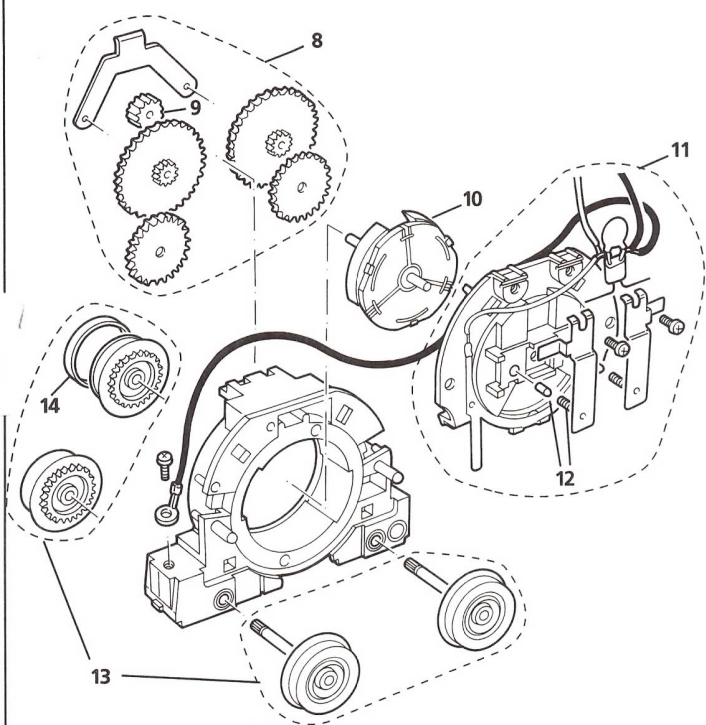

X942B / NISK DRIVE UNIT

LIST OF SPARES

Item No.	Description	Pack	R2122 / X3869
1	Underframe with Weight	1	X8463
2	Non Power Bogie Assembly	1	X8464
3	Bogie Frame	1	S9801
4	Non Power Bogie Wheel / Axle Set	set	X8459
5	Collector Assembly with Wires	1	X8458
6	Coupling	10	X8025
7	Drive Unit	1	X942B/NISK
8	Ringfield Gear Set	set	X8193
9	Spur Gear	10	X8440
10	Armature / Commutator	1	X8438
11	Ringfield Cover Plate Set	set	X8546
12	Carbon Brush & Spring Pack	10 + 10	X8466
13	Power Bogie Wheel / Axle Set	set	X8194
14	Traction Tyres	10	X8461
not illustrated	Buffers	10	X8028